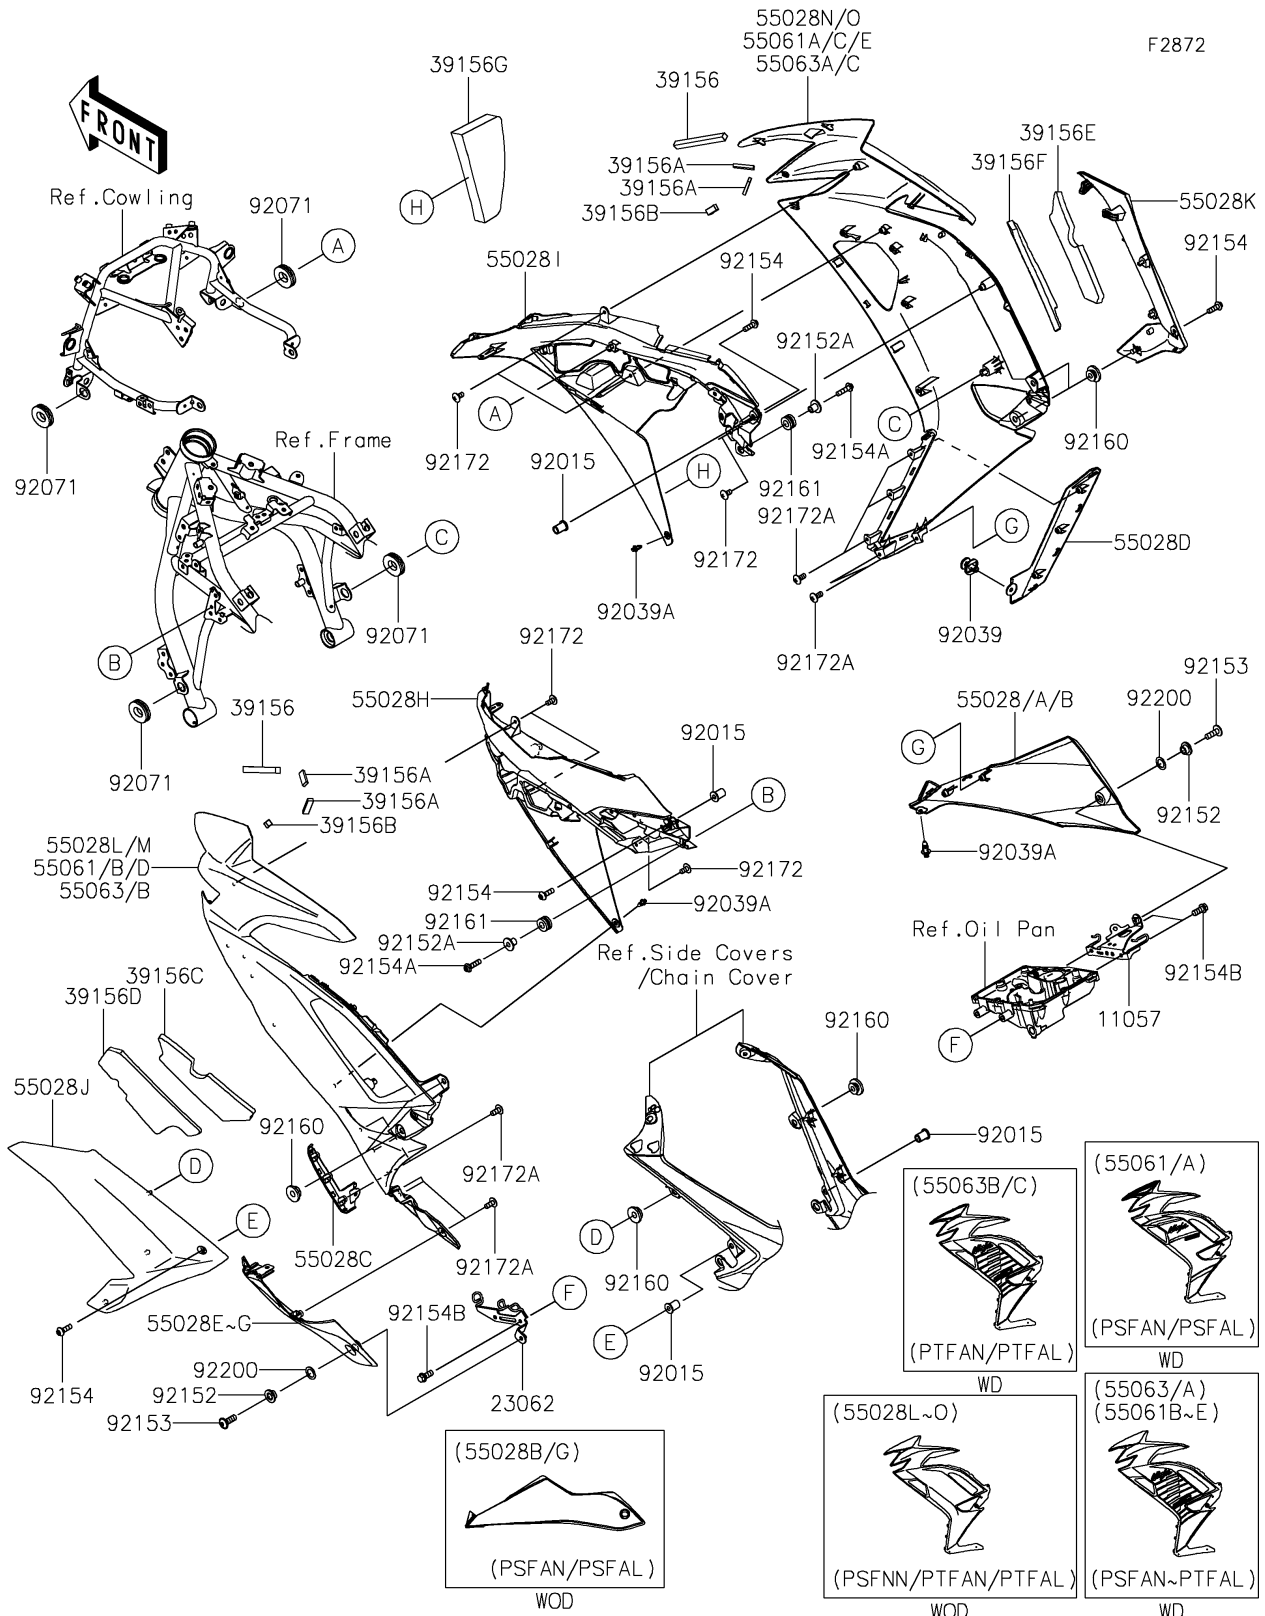

2025 NINJA® 650 KRT EDITION ABS

PARTS DIAGRAM

Cowling Lower

2025 NINJA® 650 KRT EDITION ABS

PARTS LIST

Cowling Lowers

ITEM NAME	PART NUMBER	QUANTITY
-----------	-------------	----------
