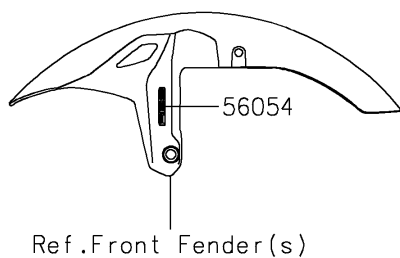

2026 NINJA® 650 ABS

PARTS DIAGRAM

Decals(L.Green)(PTFAN/PTFAL)

F2861D

2026 NINJA® 650 ABS

PARTS LIST

Decals(L.Green)(PTFAN/PTFAL)

ITEM NAME	PART NUMBER	QUANTITY
MARK,ABS (Ref # 56054)	56054-1412	2
MARK,FUEL TANK,KAWASAKI (Ref # 56054A)	56054-3768	2
MARK,WINDSHIELD,KAWASAKI (Ref # 56054B)	56054-4483	1
MARK,SIDE COWL.,650 (Ref # 56054C)	56054-7007	2
PATTERN,FUEL TANK,LH (Ref # 56077)	56077-4167	1
PATTERN,FUEL TANK,RH (Ref # 56077A)	56077-4168	1
PATTERN,UPP COWL.,CNT (Ref # 56077B)	56077-4169	1
PATTERN,SIDE COWL.,LH (Ref # 56077C)	56077-4170	1
PATTERN,SIDE COWL.,RH (Ref # 56077D)	56077-4171	1
PATTERN,SIDE COVER,LH (Ref # 56077E)	56077-4172	1
PATTERN,SIDE COVER,RH (Ref # 56077F)	56077-4173	1