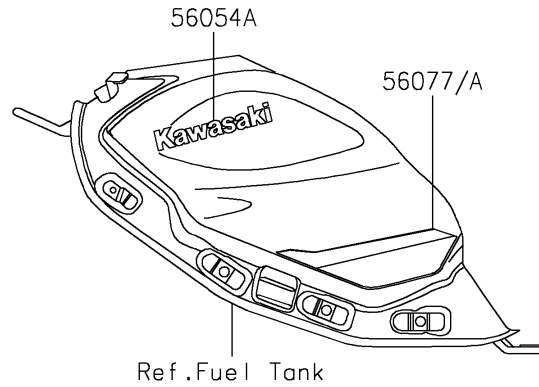

2026 NINJA® 650 ABS

PARTS DIAGRAM

Decals(L.Green)(PTFAN/PTFAL)

F2861D

2026 NINJA® 650 ABS

PARTS LIST

Decals(L.Green)(PTFAN/PTFAL)

ITEM NAME	PART NUMBER	QUANTITY
MARK,ABS (Ref # 56054)	56054-1412	2
MARK,FUEL TANK,KAWASAKI (Ref # 56054A)	56054-3768	2
MARK,WINDSHIELD,KAWASAKI (Ref # 56054B)	56054-4483	1
MARK,SIDE COWL.,650 (Ref # 56054C)	56054-7007	2
PATTERN,FUEL TANK,LH (Ref # 56077)	56077-4167	1
PATTERN,FUEL TANK,RH (Ref # 56077A)	56077-4168	1
PATTERN,UPP COWL.,CNT (Ref # 56077B)	56077-4169	1
PATTERN,SIDE COWL.,LH (Ref # 56077C)	56077-4170	1
PATTERN,SIDE COWL.,RH (Ref # 56077D)	56077-4171	1
PATTERN,SIDE COVER,LH (Ref # 56077E)	56077-4172	1
PATTERN,SIDE COVER,RH (Ref # 56077F)	56077-4173	1