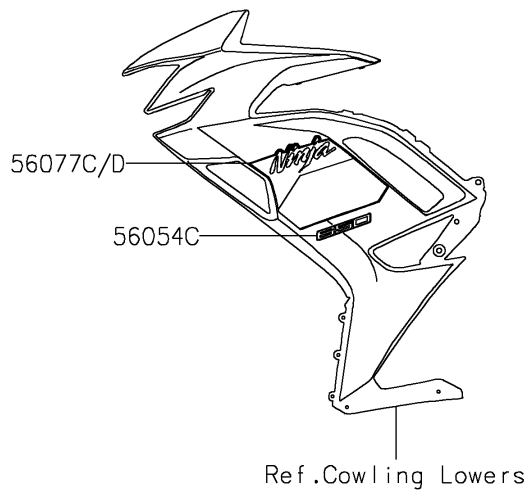

2026 NINJA® 650 ABS

PARTS DIAGRAM

Decals(L.Green)(PTFAN/PTFAL)

F2861D

2026 NINJA® 650 ABS

PARTS LIST

Decals(L.Green)(PTFAN/PTFAL)

ITEM NAME	PART NUMBER	QUANTITY
MARK,ABS (Ref # 56054)	56054-1412	2
MARK,FUEL TANK,KAWASAKI (Ref # 56054A)	56054-3768	2
MARK,WINDSHIELD,KAWASAKI (Ref # 56054B)	56054-4483	1
MARK,SIDE COWL.,650 (Ref # 56054C)	56054-7007	2
PATTERN,FUEL TANK,LH (Ref # 56077)	56077-4167	1
PATTERN,FUEL TANK,RH (Ref # 56077A)	56077-4168	1
PATTERN,UPP COWL.,CNT (Ref # 56077B)	56077-4169	1
PATTERN,SIDE COWL.,LH (Ref # 56077C)	56077-4170	1
PATTERN,SIDE COWL.,RH (Ref # 56077D)	56077-4171	1
PATTERN,SIDE COVER,LH (Ref # 56077E)	56077-4172	1
PATTERN,SIDE COVER,RH (Ref # 56077F)	56077-4173	1