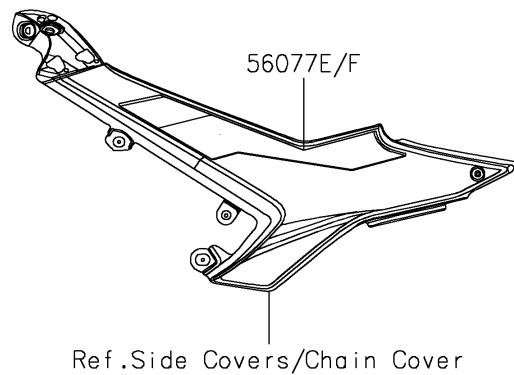

2026 NINJA® 650 ABS

PARTS DIAGRAM

Decals(L.Green)(PTFAN/PTFAL)

F2861D

2026 NINJA® 650 ABS

PARTS LIST

Decals(L.Green)(PTFAN/PTFAL)

ITEM NAME	PART NUMBER	QUANTITY
MARK,ABS (Ref # 56054)	56054-1412	2
MARK,FUEL TANK,KAWASAKI (Ref # 56054A)	56054-3768	2
MARK,WINDSHIELD,KAWASAKI (Ref # 56054B)	56054-4483	1
MARK,SIDE COWL.,650 (Ref # 56054C)	56054-7007	2
PATTERN,FUEL TANK,LH (Ref # 56077)	56077-4167	1
PATTERN,FUEL TANK,RH (Ref # 56077A)	56077-4168	1
PATTERN,UPP COWL.,CNT (Ref # 56077B)	56077-4169	1
PATTERN,SIDE COWL.,LH (Ref # 56077C)	56077-4170	1
PATTERN,SIDE COWL.,RH (Ref # 56077D)	56077-4171	1
PATTERN,SIDE COVER,LH (Ref # 56077E)	56077-4172	1
PATTERN,SIDE COVER,RH (Ref # 56077F)	56077-4173	1