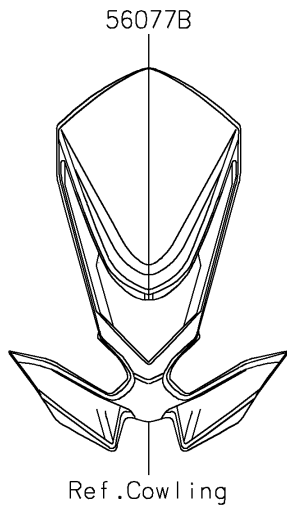

2026 NINJA® 650 ABS

PARTS DIAGRAM

Decals(L.Green)(PTFAN/PTFAL)

F2861D

2026 NINJA® 650 ABS

PARTS LIST

Decals(L.Green)(PTFAN/PTFAL)

ITEM NAME	PART NUMBER	QUANTITY
MARK,ABS (Ref # 56054)	56054-1412	2
MARK,FUEL TANK,KAWASAKI (Ref # 56054A)	56054-3768	2
MARK,WINDSHIELD,KAWASAKI (Ref # 56054B)	56054-4483	1
MARK,SIDE COWL.,650 (Ref # 56054C)	56054-7007	2
PATTERN,FUEL TANK,LH (Ref # 56077)	56077-4167	1
PATTERN,FUEL TANK,RH (Ref # 56077A)	56077-4168	1
PATTERN,UPP COWL.,CNT (Ref # 56077B)	56077-4169	1
PATTERN,SIDE COWL.,LH (Ref # 56077C)	56077-4170	1
PATTERN,SIDE COWL.,RH (Ref # 56077D)	56077-4171	1
PATTERN,SIDE COVER,LH (Ref # 56077E)	56077-4172	1
PATTERN,SIDE COVER,RH (Ref # 56077F)	56077-4173	1