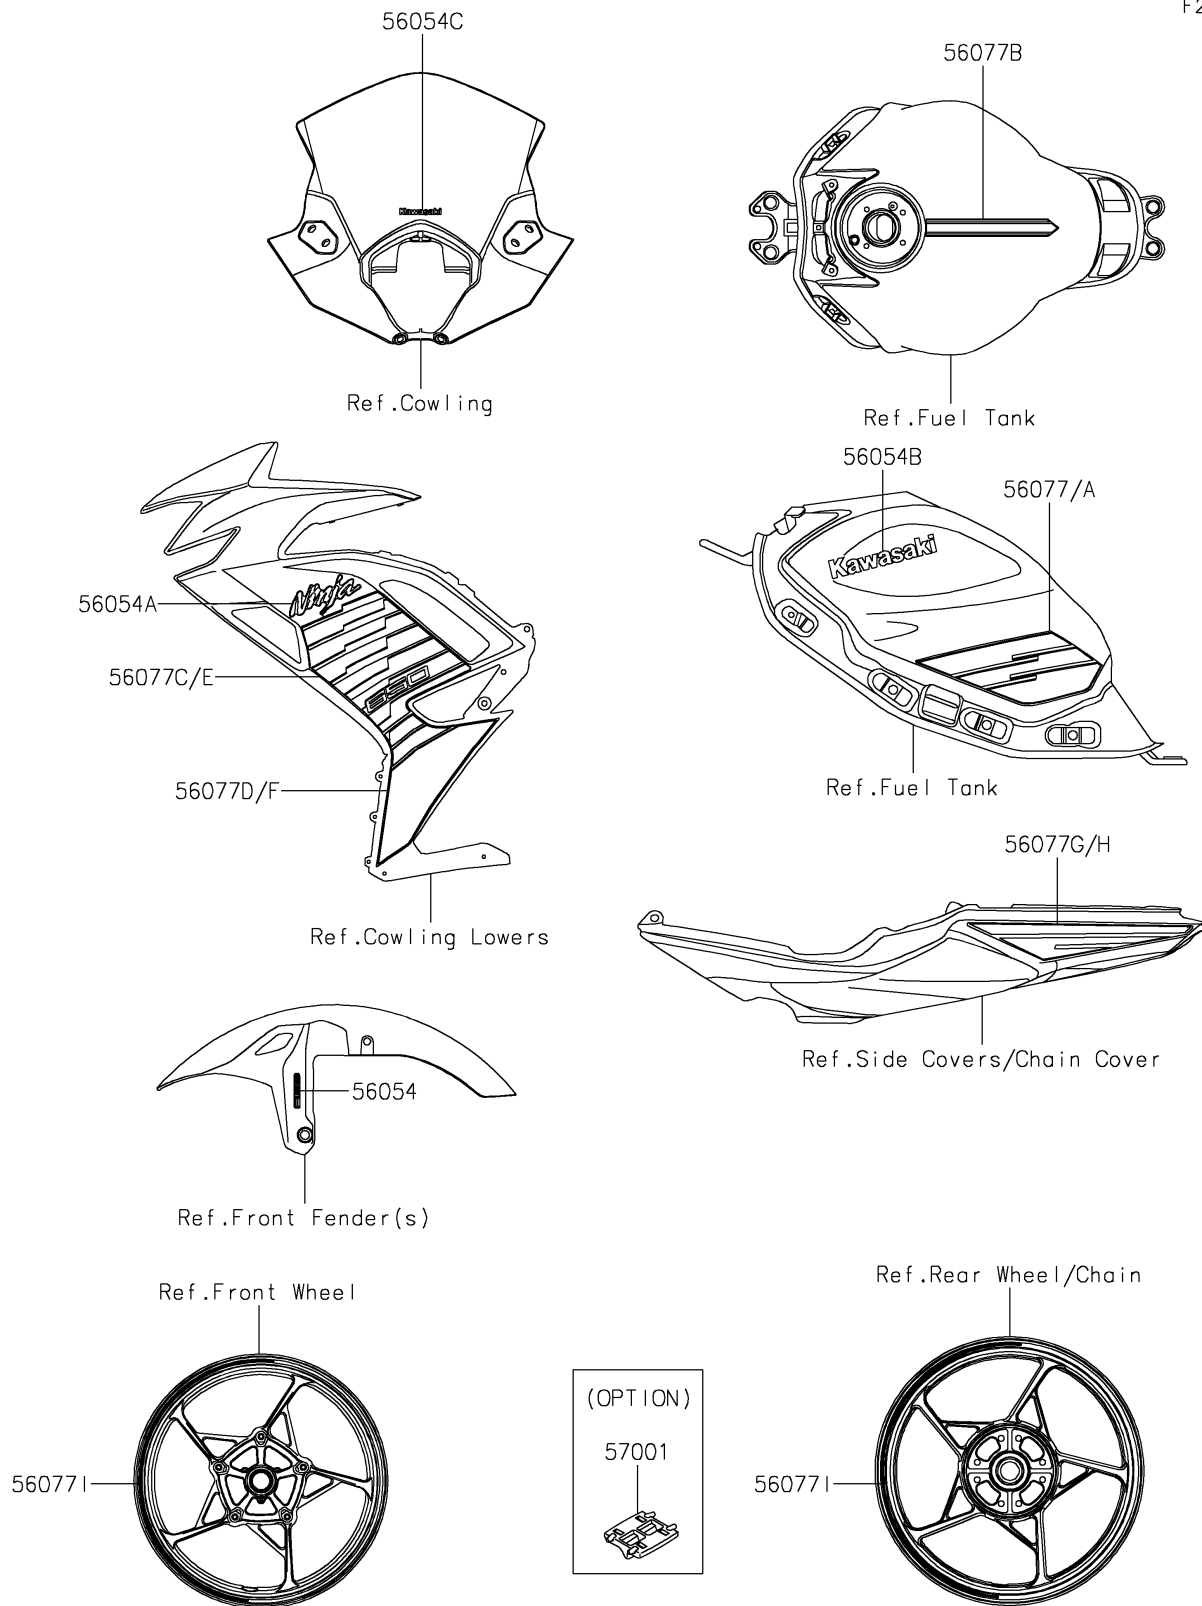

2026 NINJA® 650 ABS

PARTS DIAGRAM

Decals(M.M.D.Green)(PSFAN/PSFAL)

F2861C

2026 NINJA® 650 ABS

PARTS LIST

Decals(M.M.D.Green)(PSFAN/PSFAL)

ITEM NAME

PART NUMBER

QUANTITY
