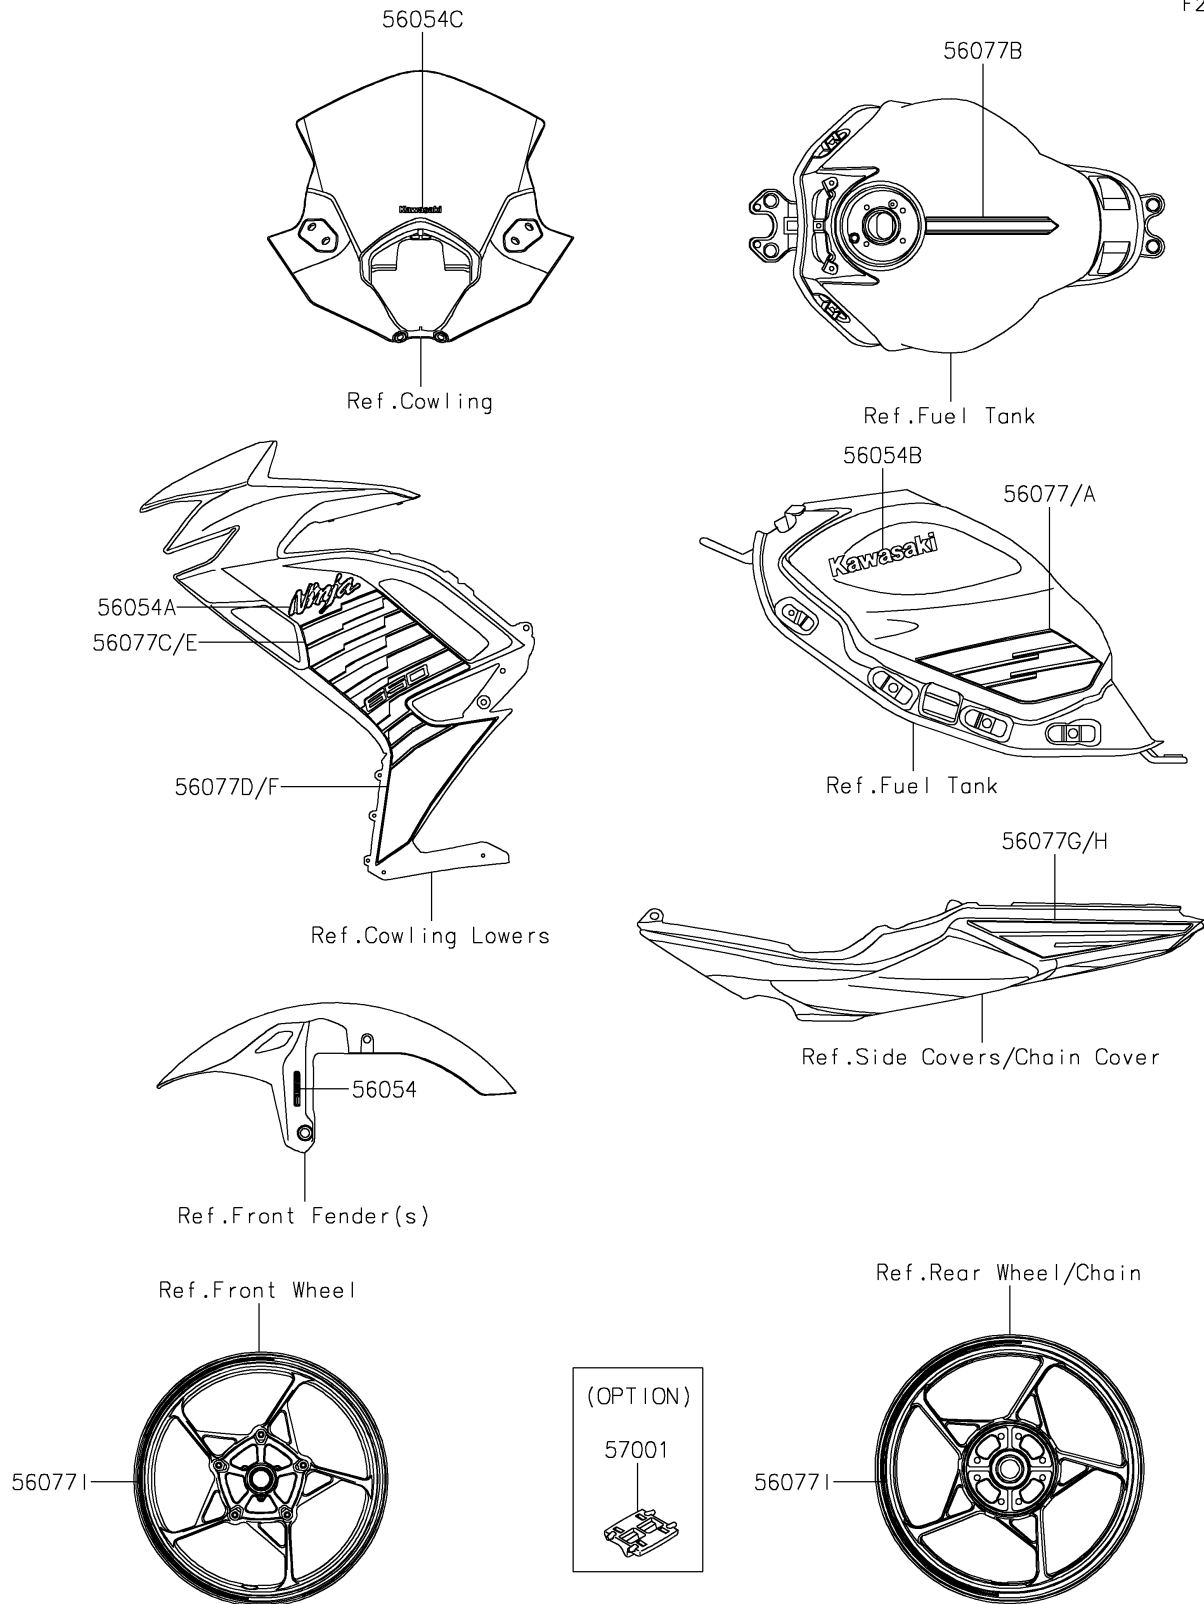

2026 NINJA® 650 ABS

PARTS DIAGRAM

Decals(Orange)(PSFAN/PSFAL)

F2861A

2026 NINJA® 650 ABS

PARTS LIST

Decals(Orange)(PSFAN/PSFAL)

ITEM NAME

PART NUMBER

QUANTITY
