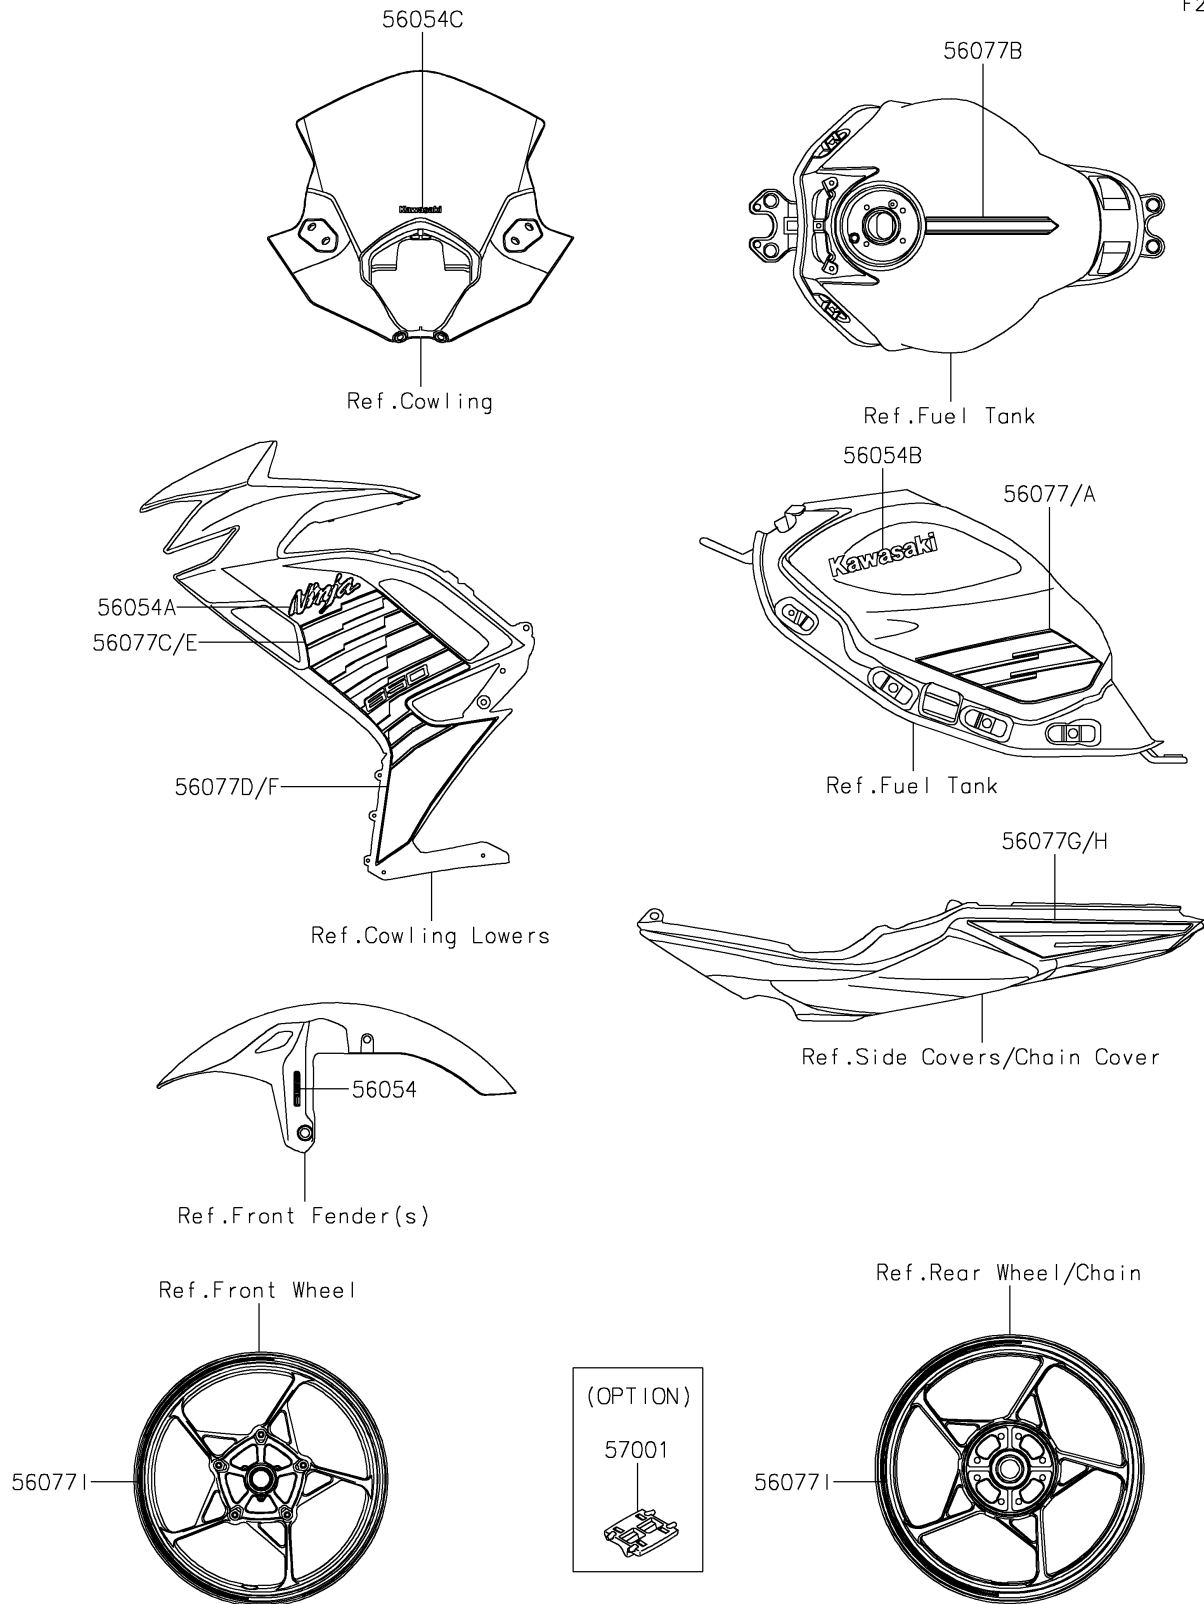

2025 NINJA® 650 KRT EDITION ABS

PARTS DIAGRAM

Decals(Orange)(PSFAN/PSFAL)

F2861A

2025 NINJA® 650 KRT EDITION ABS

PARTS LIST

Decals(Orange)(PSFAN/PSFAL)

ITEM NAME

PART NUMBER

QUANTITY
