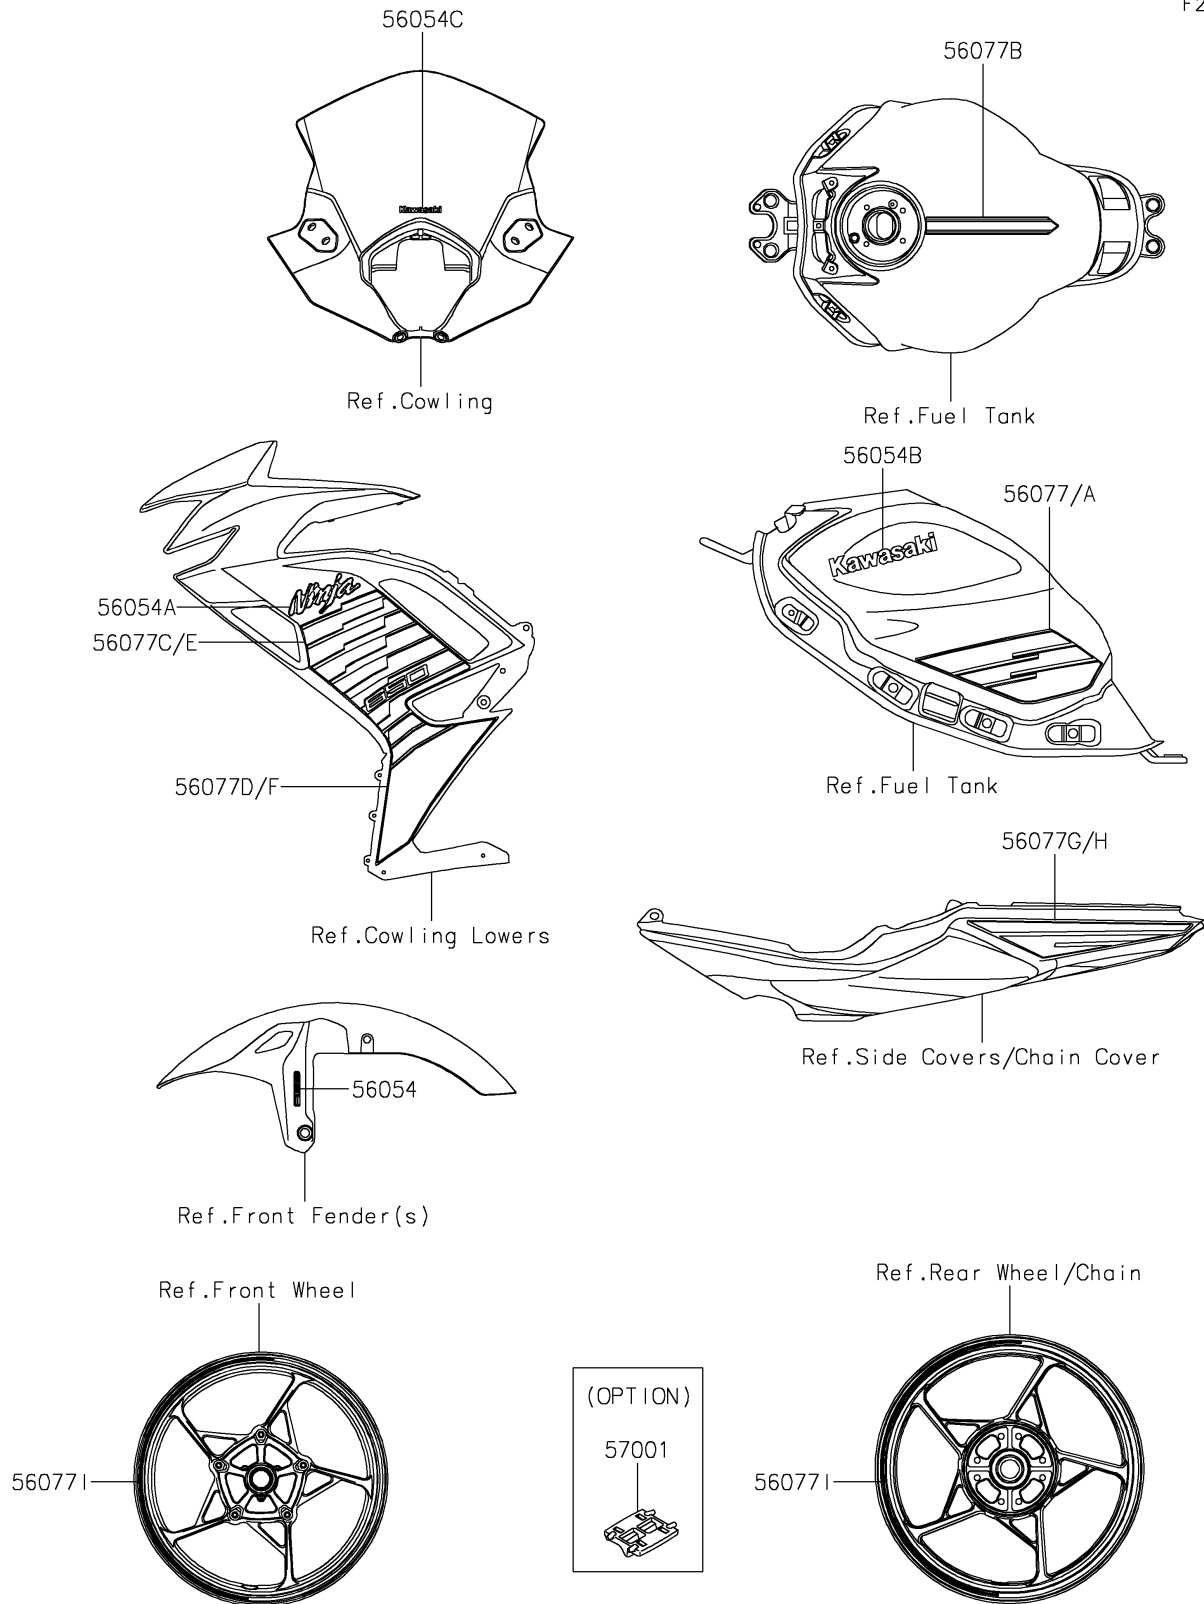

2026 NINJA® 650 ABS

PARTS DIAGRAM

Decals(Orange)(PSFAN/PSFAL)

F2861A

2026 NINJA® 650 ABS

PARTS LIST

Decals(Orange)(PSFAN/PSFAL)

ITEM NAME	PART NUMBER	QUANTITY
MARK,ABS (Ref # 56054)	56054-1412	2
MARK,SIDE COWL.,NINJA (Ref # 56054A)	56054-4264	2
MARK,FUEL TANK,KAWASAKI (Ref # 56054B)	56054-4476	2
MARK,WINDSHIELD,KAWASAKI (Ref # 56054C)	56054-4483	1
PATTERN,FUEL TANK,LH (Ref # 56077)	56077-2085	1
PATTERN,FUEL TANK,RH (Ref # 56077A)	56077-2086	1
PATTERN,FUEL TANK (Ref # 56077B)	56077-2087	1
PATTERN,SIDE COWL.,LH,UPP (Ref # 56077C)	56077-2088	1
PATTERN,SIDE COWL.,LH,LWR (Ref # 56077D)	56077-2089	1
PATTERN,SIDE COWL.,RH,UPP (Ref # 56077E)	56077-2090	1
PATTERN,SIDE COWL.,RH,LWR (Ref # 56077F)	56077-2091	1
PATTERN,TAIL COVER,LH (Ref # 56077G)	56077-2092	1
PATTERN,TAIL COVER,RH (Ref # 56077H)	56077-2093	1
PATTERN,WHEEL,YEL/BLK,6X700 (Ref # 56077I)	56077-2094	4
RIM STRIPE APPLICATOR (Ref # 57001)	57001-1752	AR