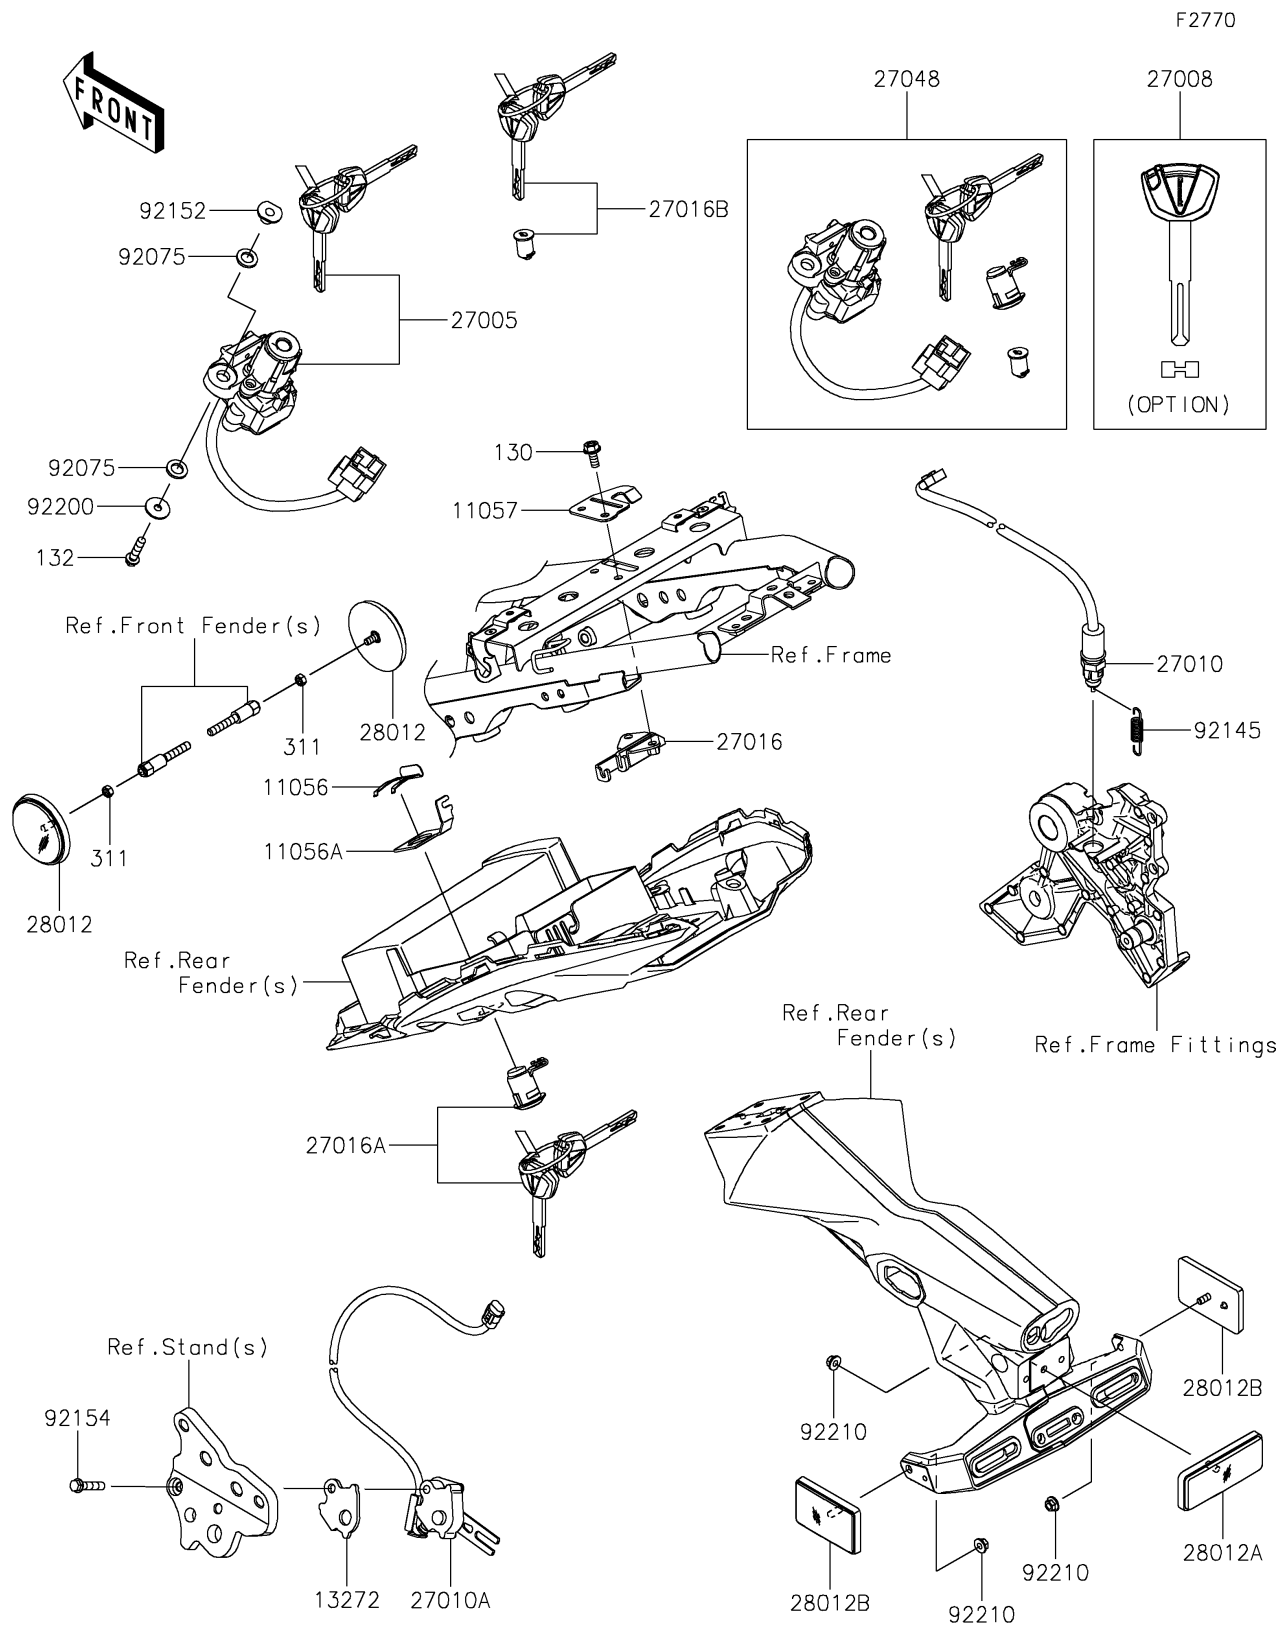

2026 NINJA® 650 ABS

PARTS DIAGRAM

Ignition Switch/Locks/Reflectors

2026 NINJA® 650 ABS

PARTS LIST

Ignition Switch/Locks/Reflectors

ITEM NAME

PART NUMBER

QUANTITY
