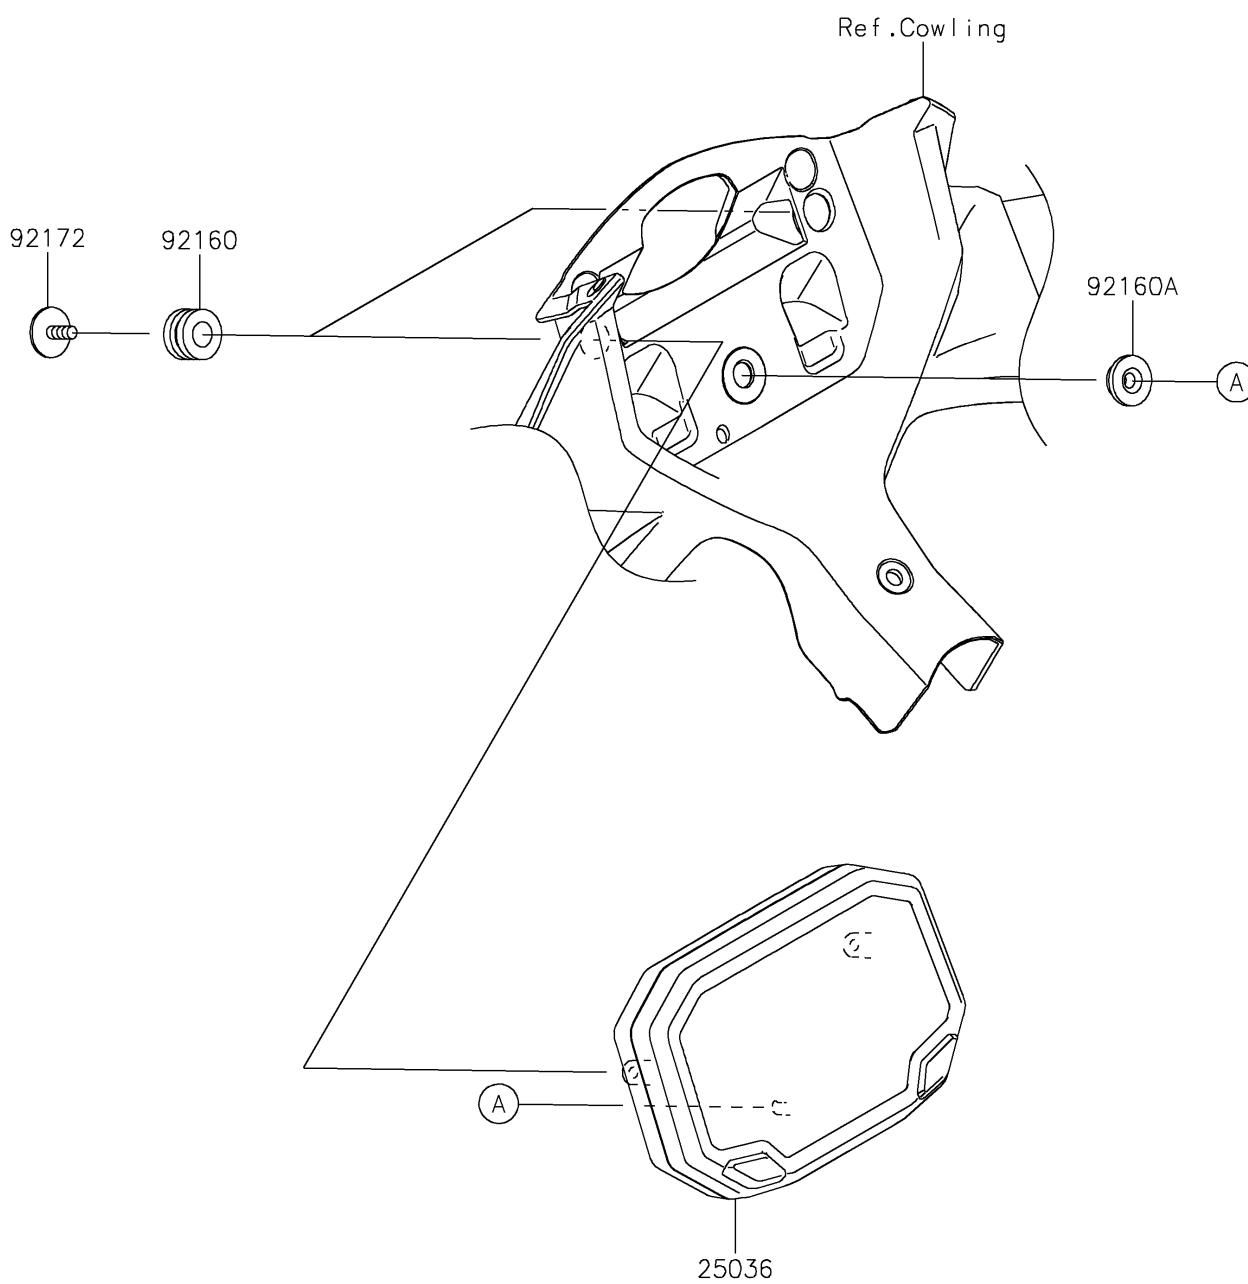

2026 Ninja 650

PARTS DIAGRAM

Meter(s)

Kawasaki

Let the Good Times Roll®

F2530

2026 Ninja 650

PARTS LIST

Meter(s)

ITEM NAME	PART NUMBER	QUANTITY
METER-ASSY,TFT DISPLAY (Ref # 25036)	25036-0133	1
DAMPER,10X20X12 (Ref # 92160)	92160-1167	2
DAMPER (Ref # 92160A)	92160-1613	1
SCREW,CROSS,5X14 (Ref # 92172)	92172-1226	2