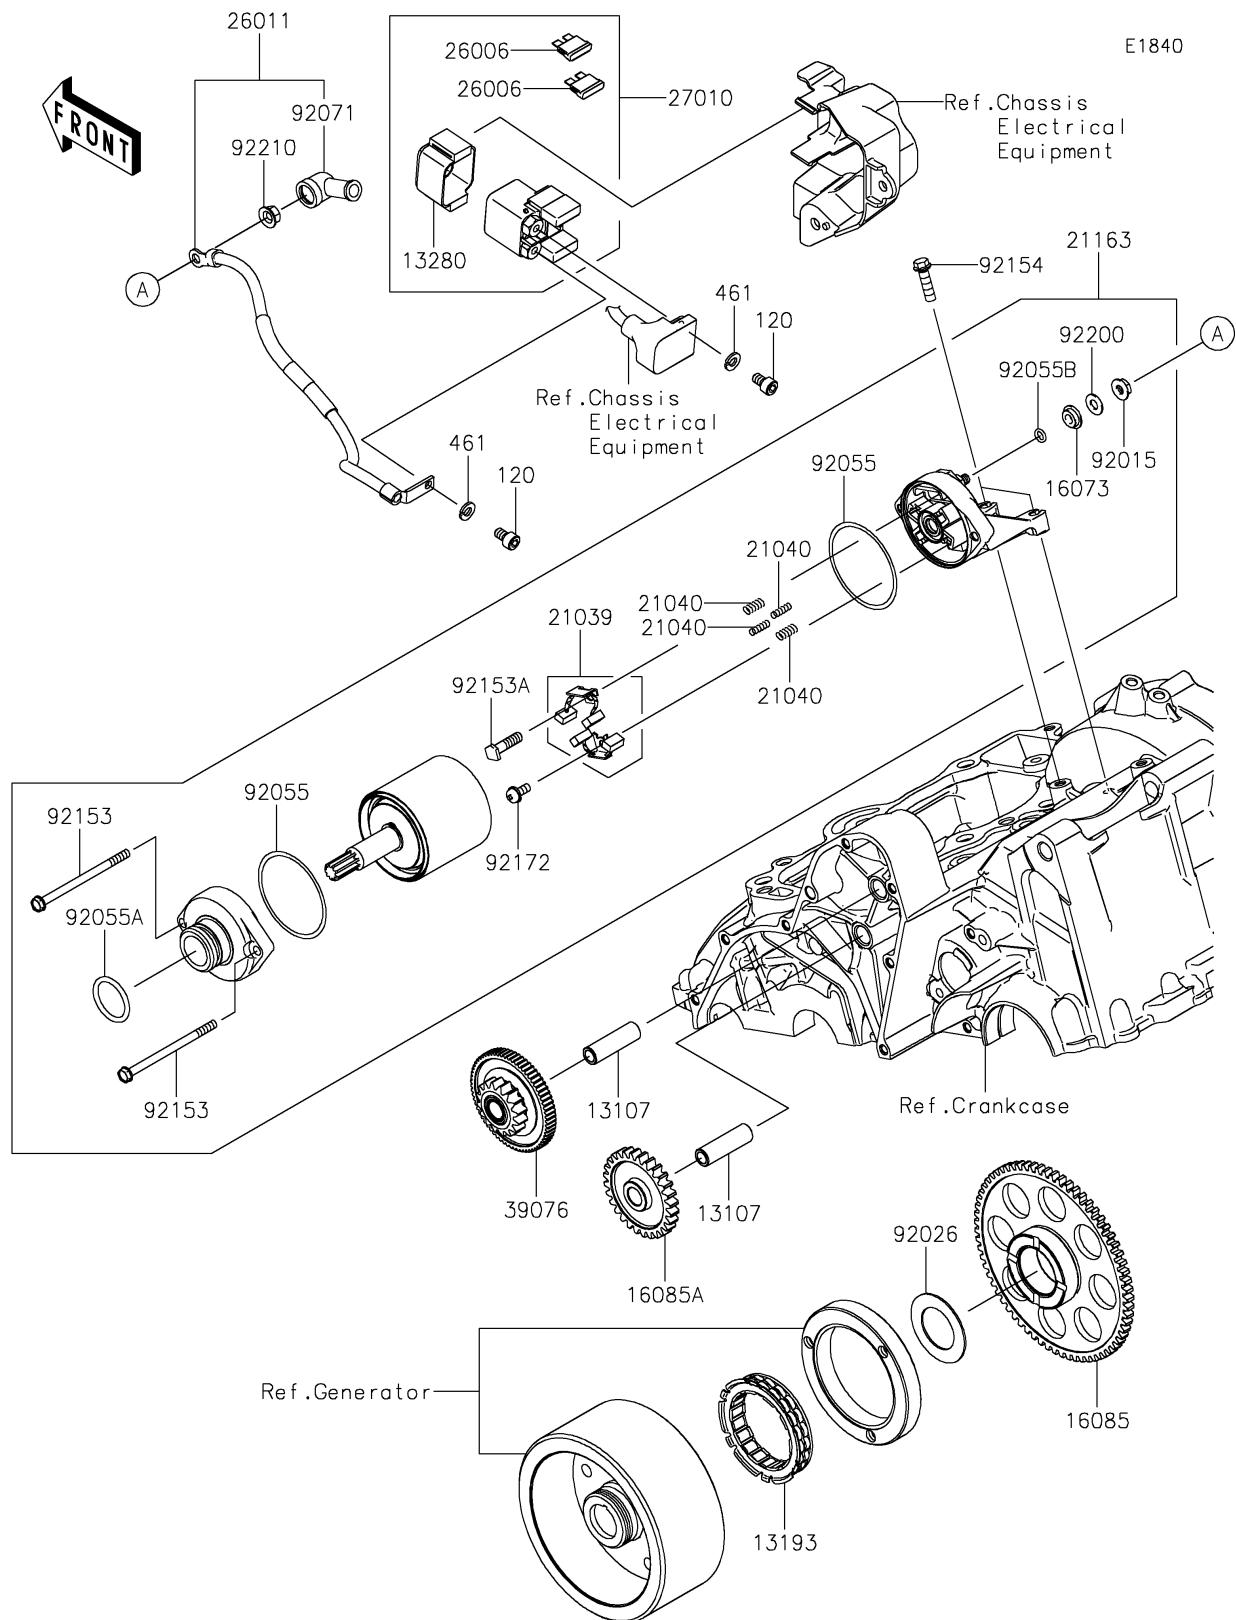

2026 NINJA® 650 ABS

PARTS DIAGRAM

Starter Motor

2026 NINJA® 650 ABS

PARTS LIST

Starter Motor

ITEM NAME	PART NUMBER	QUANTITY
SHAFT,IDLE GEAR (Ref # 13107)	13107-1106	2
CLUTCH-ASSY-ONEWAY (Ref # 13193)	13193-0006	1
HOLDER (Ref # 13280)	13280-0710	1
INSULATOR (Ref # 16073)	16073-0053	1
GEAR,67T (Ref # 16085)	16085-0076	1
GEAR,IDLE,28T (Ref # 16085A)	16085-0148	1
BRUSH,CARBON (Ref # 21039)	21039-0004	1
SPRING-BRUSH (Ref # 21040)	21040-0003	4
STARTER-ELECTRIC (Ref # 21163)	21163-0746	1
FUSE,BLADE,30A,GREEN (Ref # 26006)	26006-1006	2
WIRE-LEAD (Ref # 26011)	26011-0939	1
SWITCH,MAGNETIC (Ref # 27010)	27010-0709	1
LIMITER,16T&66T (Ref # 39076)	39076-0034	1
NUT,STARTER MOTOR (Ref # 92015)	92015-1476	1
SPACER,29.1X47.5X1.2 (Ref # 92026)	92026-087	1
RING-O (Ref # 92055)	92055-0136	2
RING-O (Ref # 92055A)	92055-1276	1
RING-O,4.5X2.0 (Ref # 92055B)	92055-1370	1
GROMMET (Ref # 92071)	92071-0024	1
BOLT (Ref # 92153)	92153-1850	2
BOLT (Ref # 92153A)	92153-1866	1
BOLT,FLANGED,6X22 (Ref # 92154)	92154-0504	2
SCREW (Ref # 92172)	92172-0334	1
WASHER (Ref # 92200)	92200-0386	1
NUT,6MM (Ref # 92210)	92210-0188	1
BOLT-SOCKET,6X10 (Ref # 120)	120CB0610	2
WASHER-SPRING,6MM (Ref # 461)	461DB0600	2