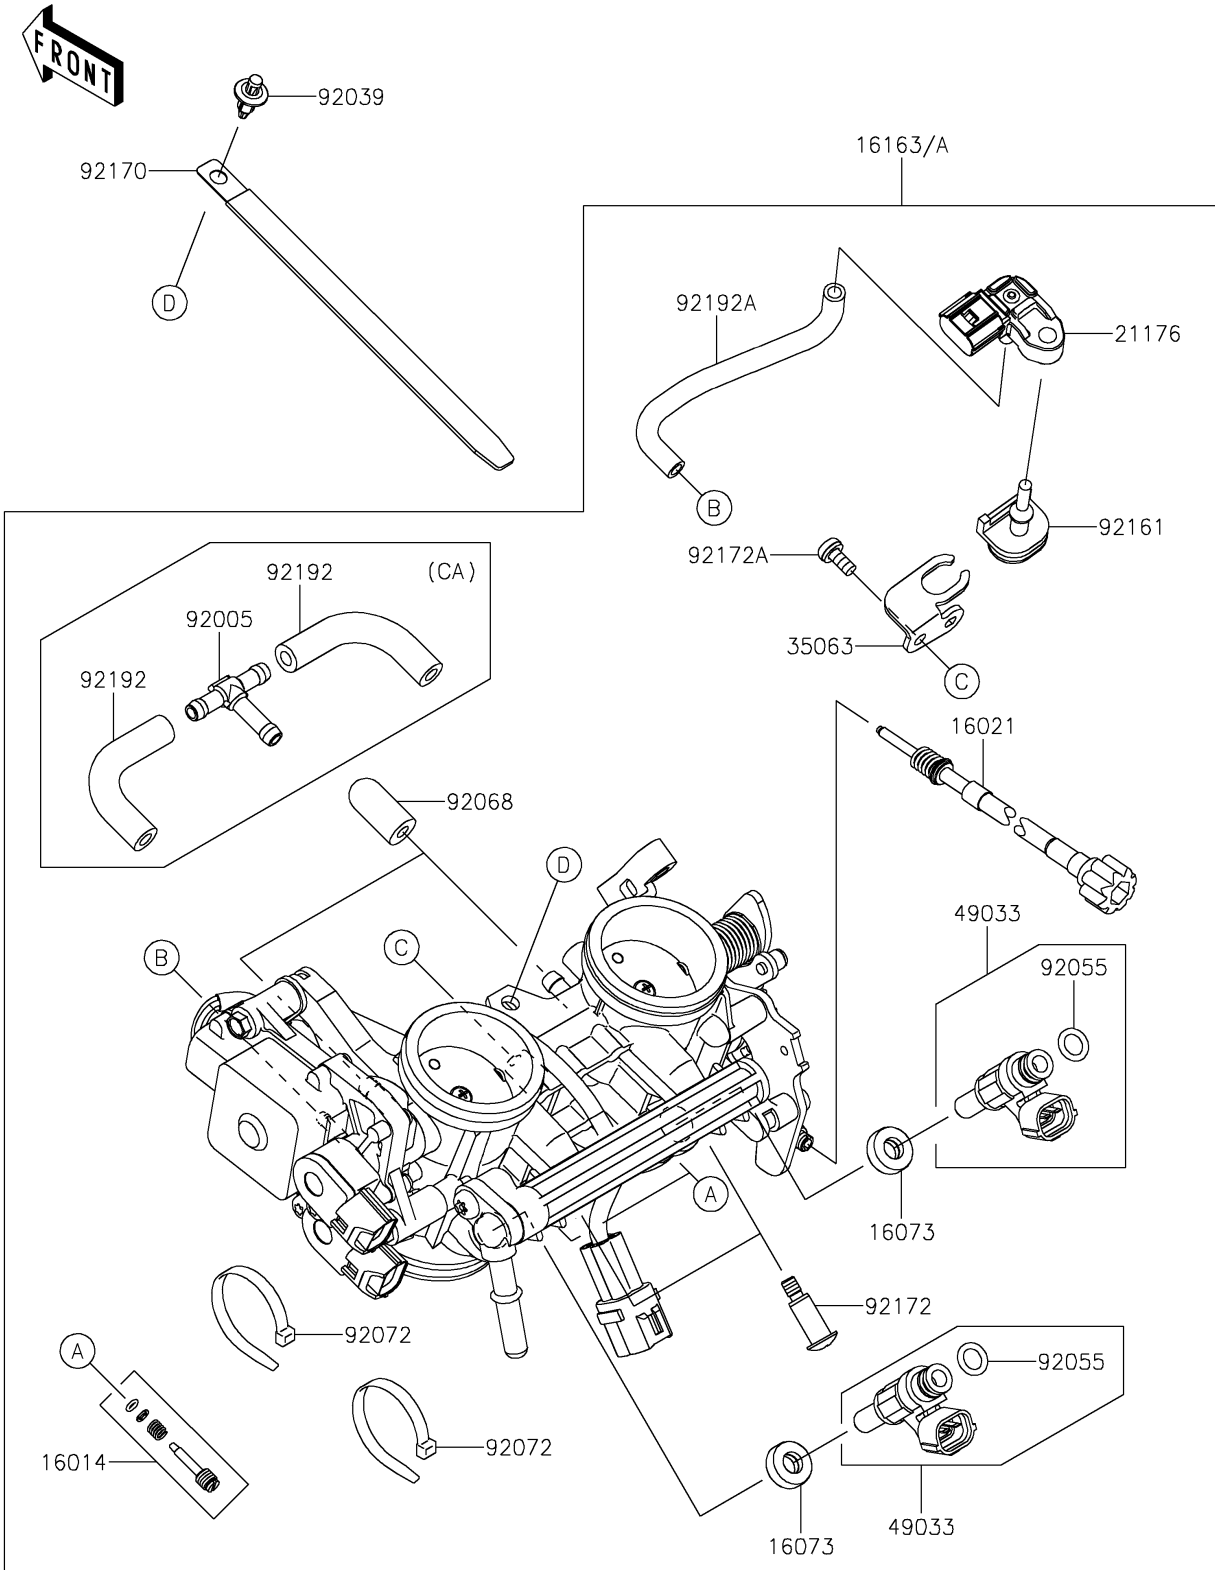

2026 NINJA® 650 ABS

PARTS DIAGRAM

Throttle

E1510

2026 NINJA® 650 ABS

PARTS LIST

Throttle

ITEM NAME

PART NUMBER

QUANTITY
