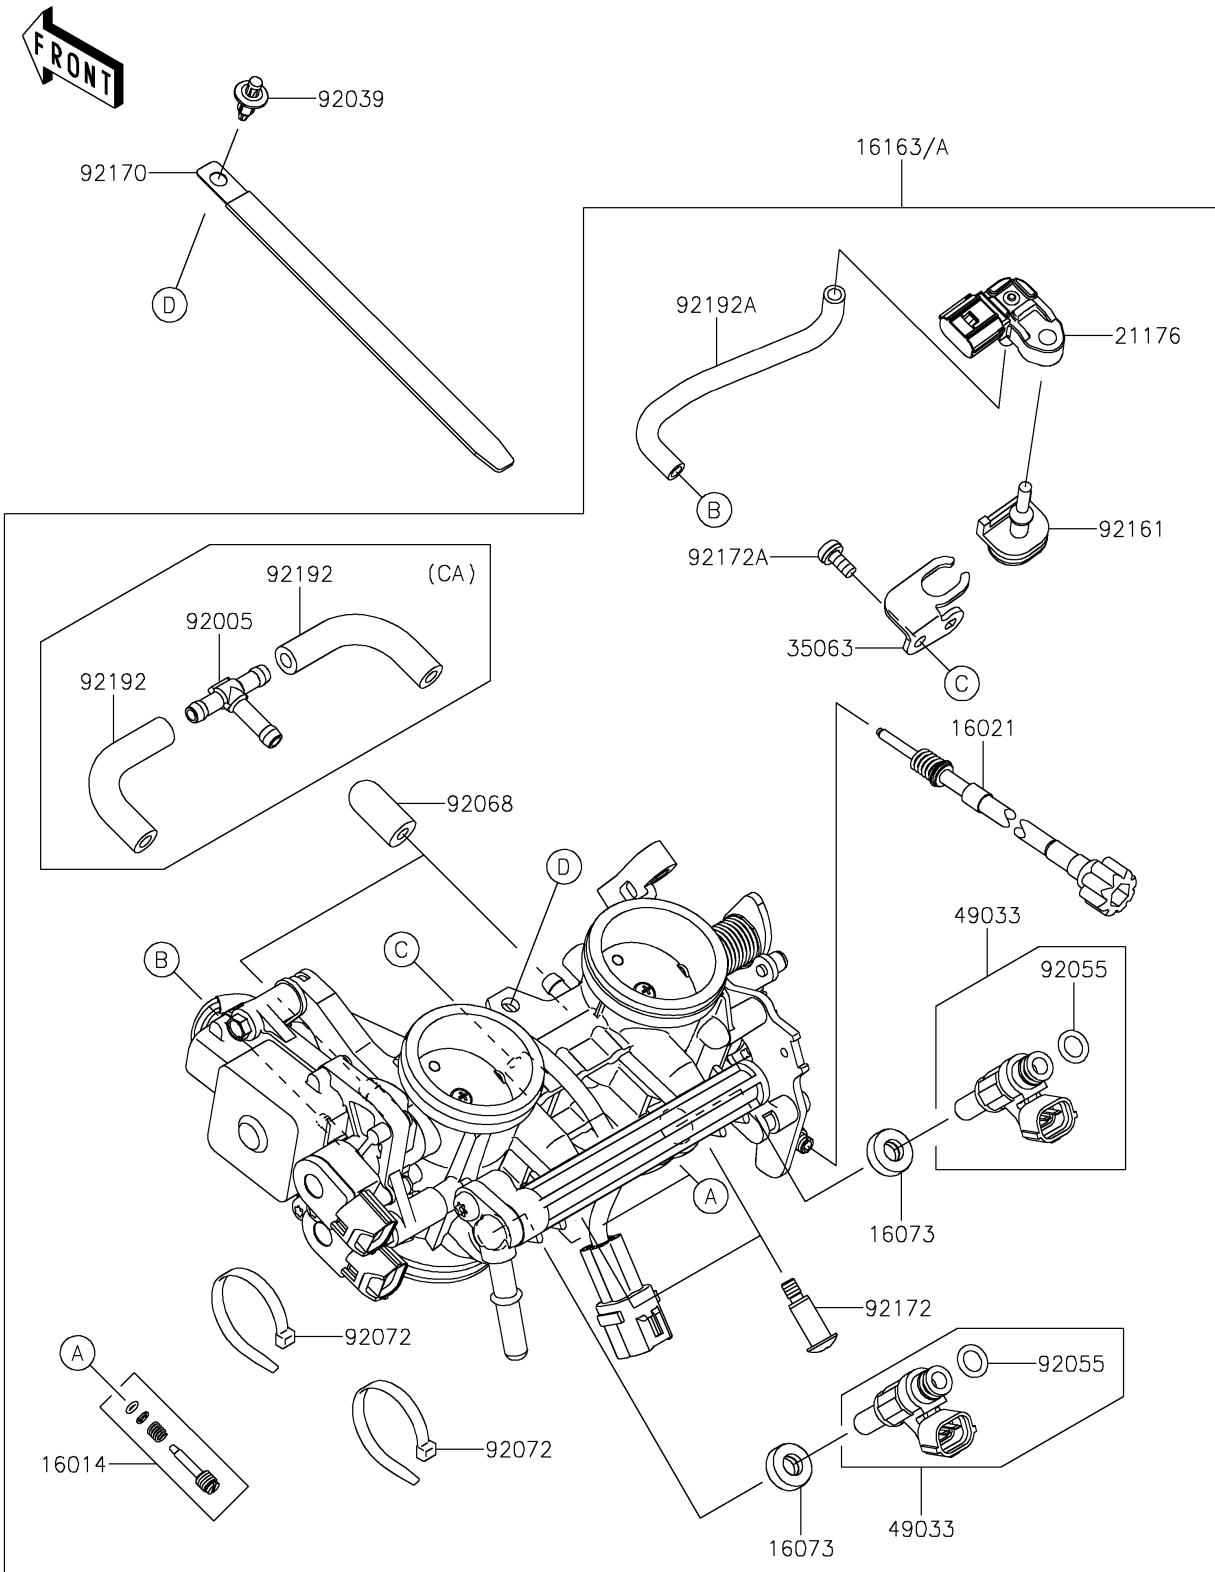

2026 NINJA® 650 ABS

PARTS DIAGRAM

Throttle

E1510

2026 NINJA® 650 ABS

PARTS LIST

Throttle

ITEM NAME	PART NUMBER	QUANTITY
SCREW-PILOT AIR (Ref # 16014)	16014-0002	2
SCREW-THROTTLE STOP (Ref # 16021)	16021-0034	1
INSULATOR (Ref # 16073)	16073-0129	2
THROTTLE-ASSY (Ref # 16163A)	16163-1290	1
SENSOR,PRESSURE (Ref # 21176)	21176-0906	1
STAY (Ref # 35063)	35063-1528	1
NOZZLE-INJECTION (Ref # 49033)	49033-0568	2
FITTING,3WAY (Ref # 92005)	92005-0730	1
RIVET (Ref # 92039)	92039-0707	1
RING-O,INJECTION NOZZLE (Ref # 92055)	92055-1622	2
BAND,SUB-HARNESS (Ref # 92072)	92072-0012	2
DAMPER (Ref # 92161)	92161-0673	1
CLAMP,L=150 (Ref # 92170)	92170-1114	1
SCREW,PIPE INJECTION (Ref # 92172)	92172-0064	2
SCREW (Ref # 92172A)	92172-0393	1
TUBE (Ref # 92192)	92192-1045	2
TUBE (Ref # 92192A)	92192-2368	1