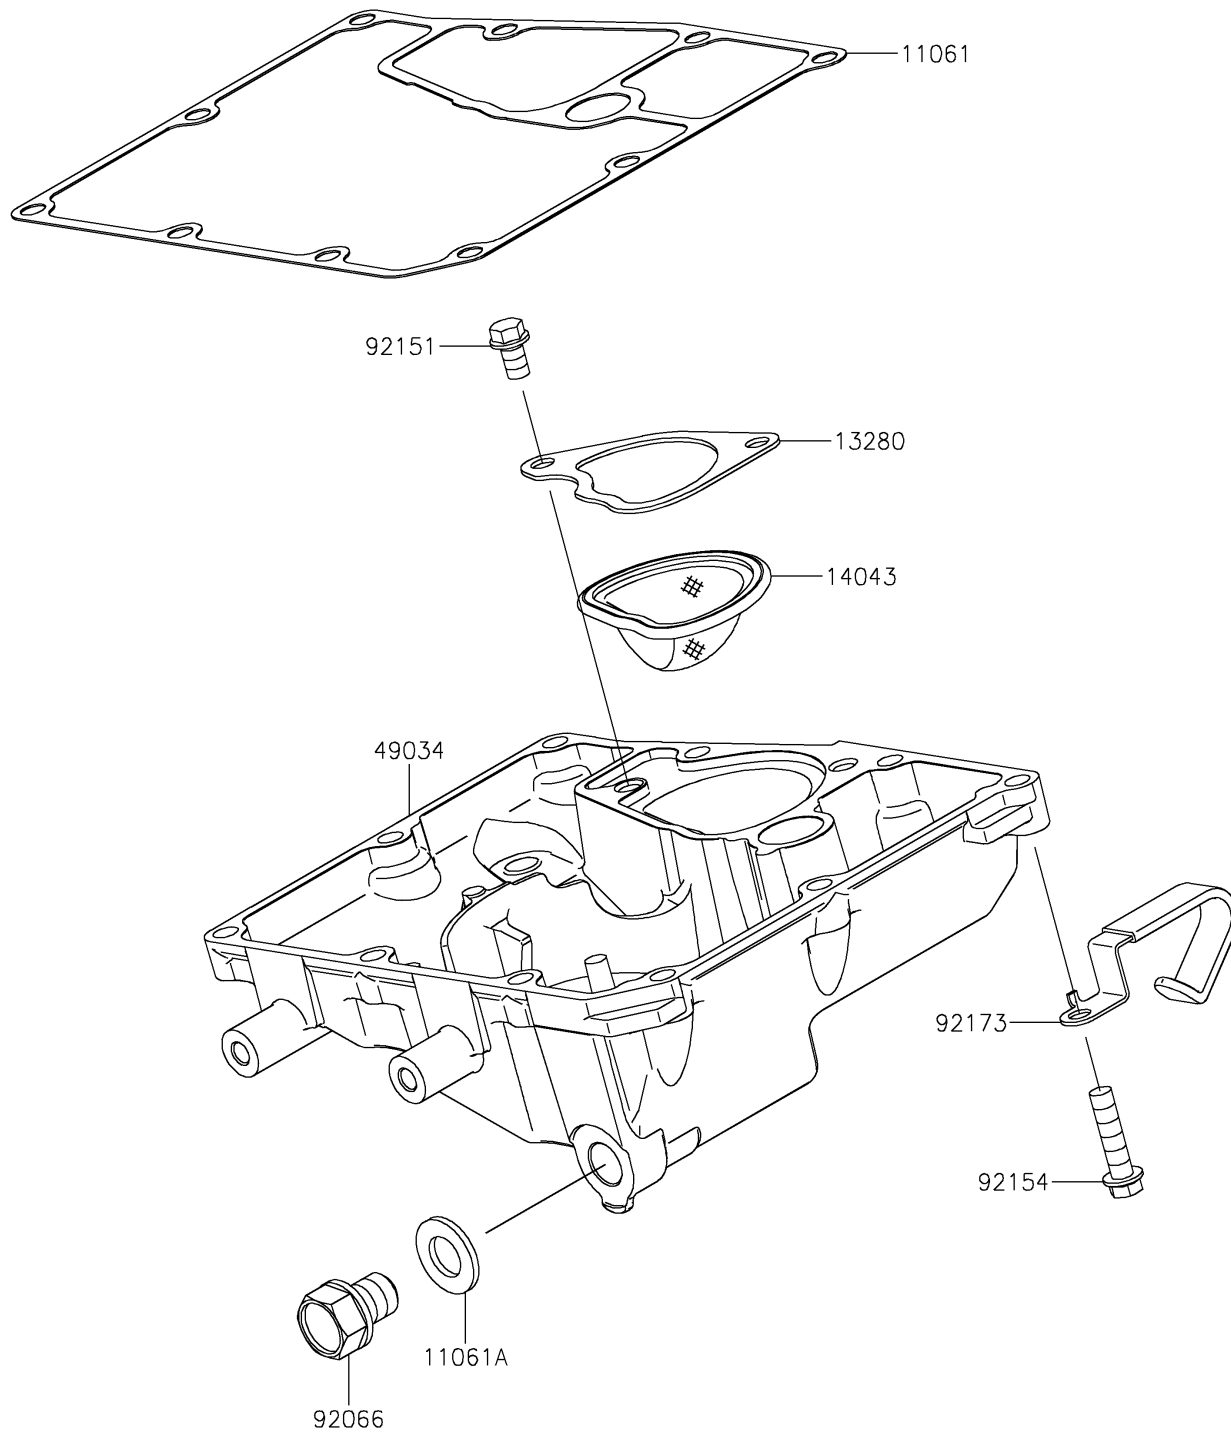

2025 Ninja 650

PARTS DIAGRAM

Oil Pan

Kawasaki

Let the Good Times Roll®

E1434

2025 Ninja 650

PARTS LIST

Oil Pan

ITEM NAME

PART NUMBER

QUANTITY
