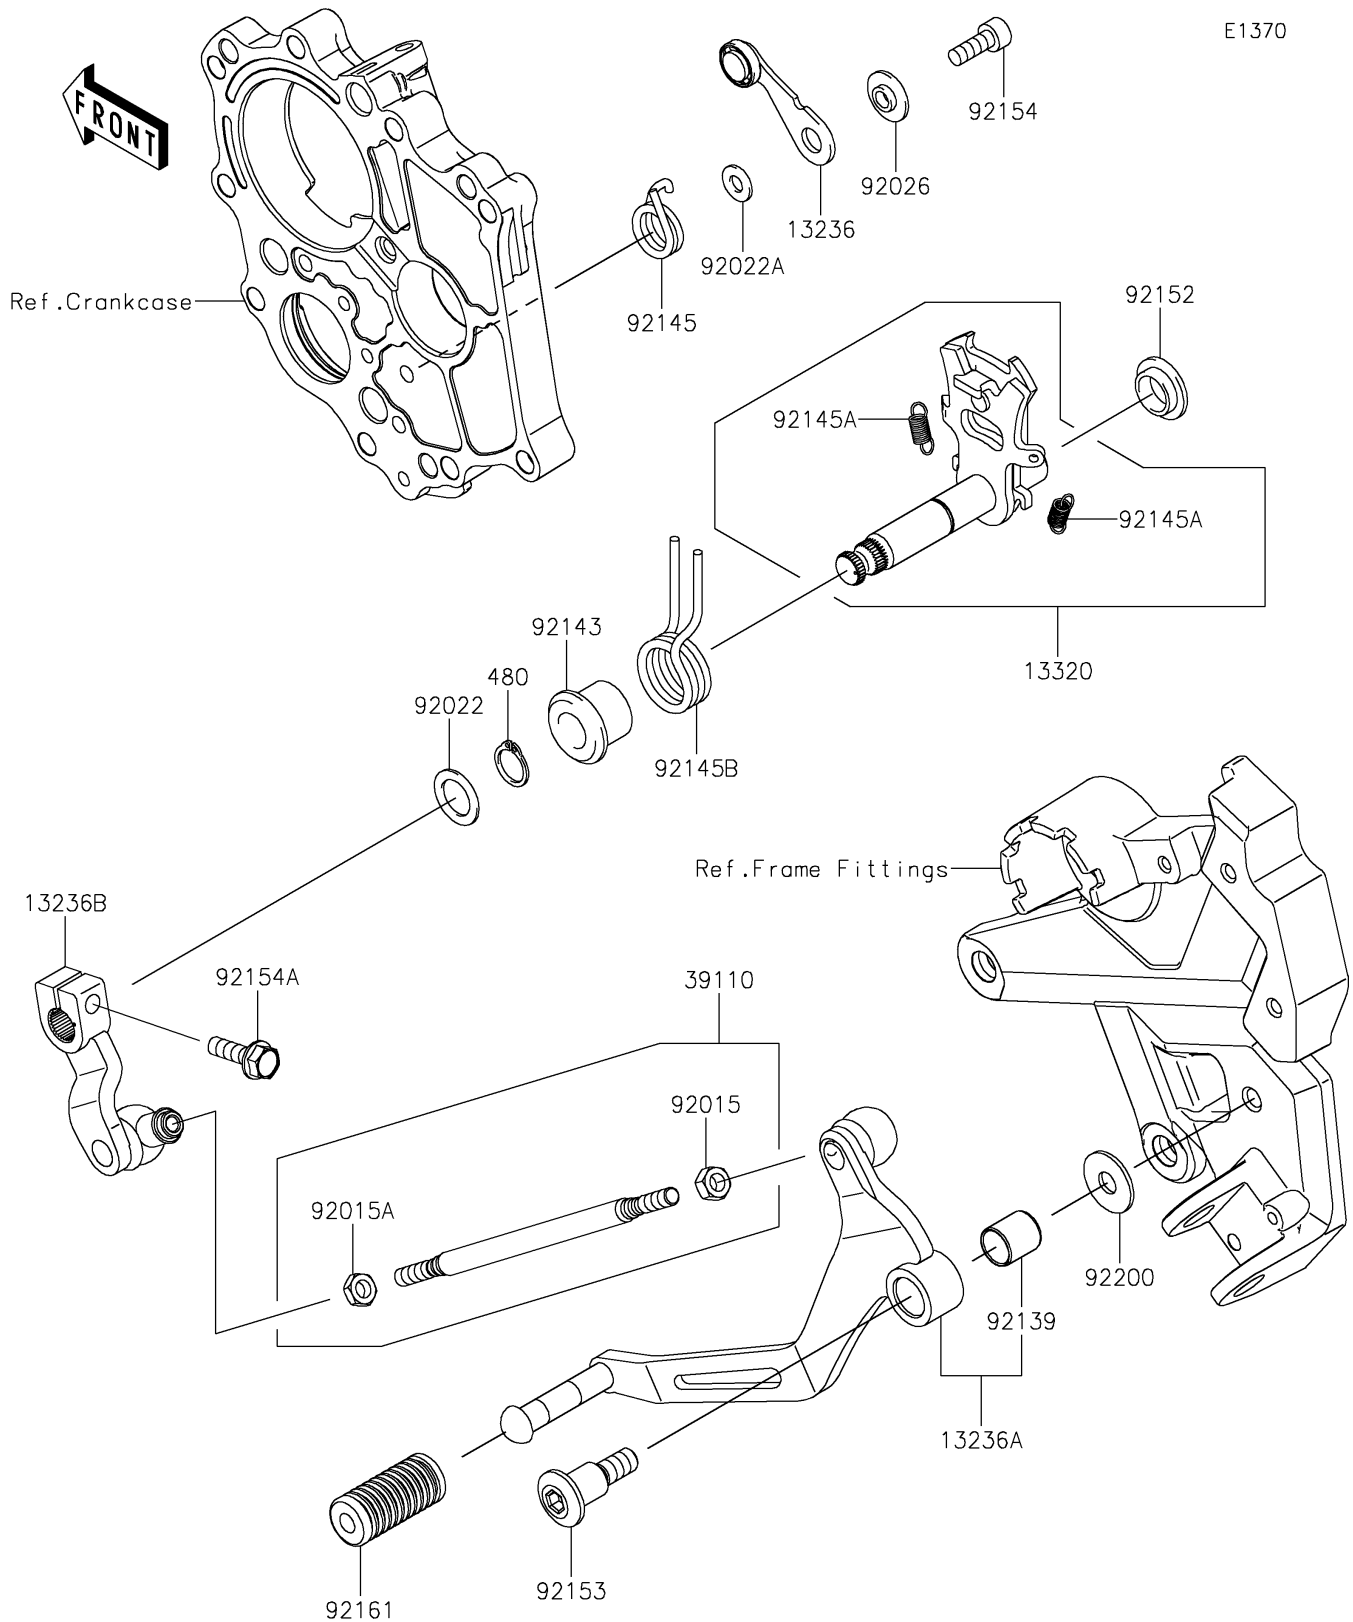

2025 NINJA® 650 KRT EDITION ABS

PARTS DIAGRAM

Gear Change Mechanism

E1370

2025 NINJA® 650 KRT EDITION ABS

PARTS LIST

Gear Change Mechanism

ITEM NAME

PART NUMBER

QUANTITY
