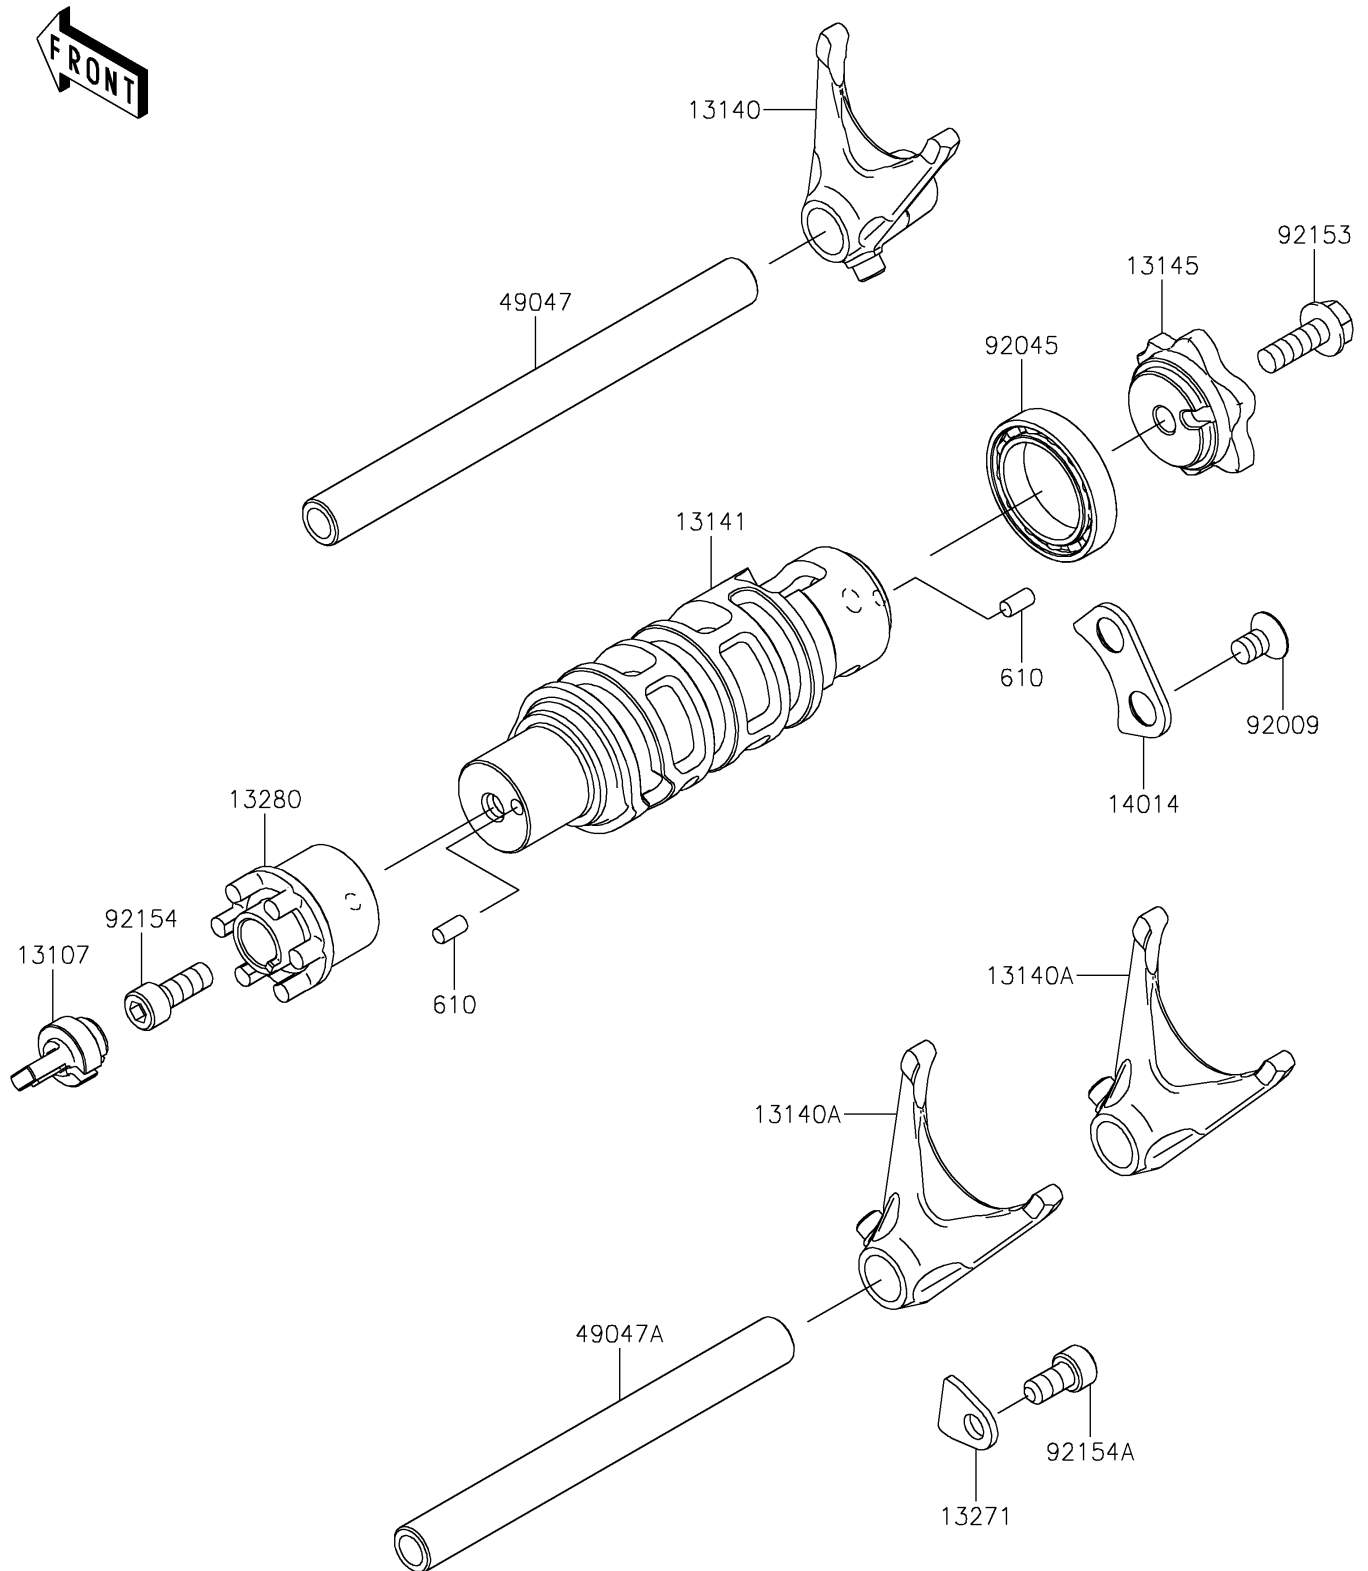

2025 NINJA® 650 KRT EDITION ABS

PARTS DIAGRAM

Gear Change Drum/Shift Fork(s)

E1362

2025 NINJA® 650 KRT EDITION ABS

Kawasaki
Let the Good Times Roll®

PARTS LIST

Gear Change Drum/Shift Fork(s)

ITEM NAME

PART NUMBER

QUANTITY
