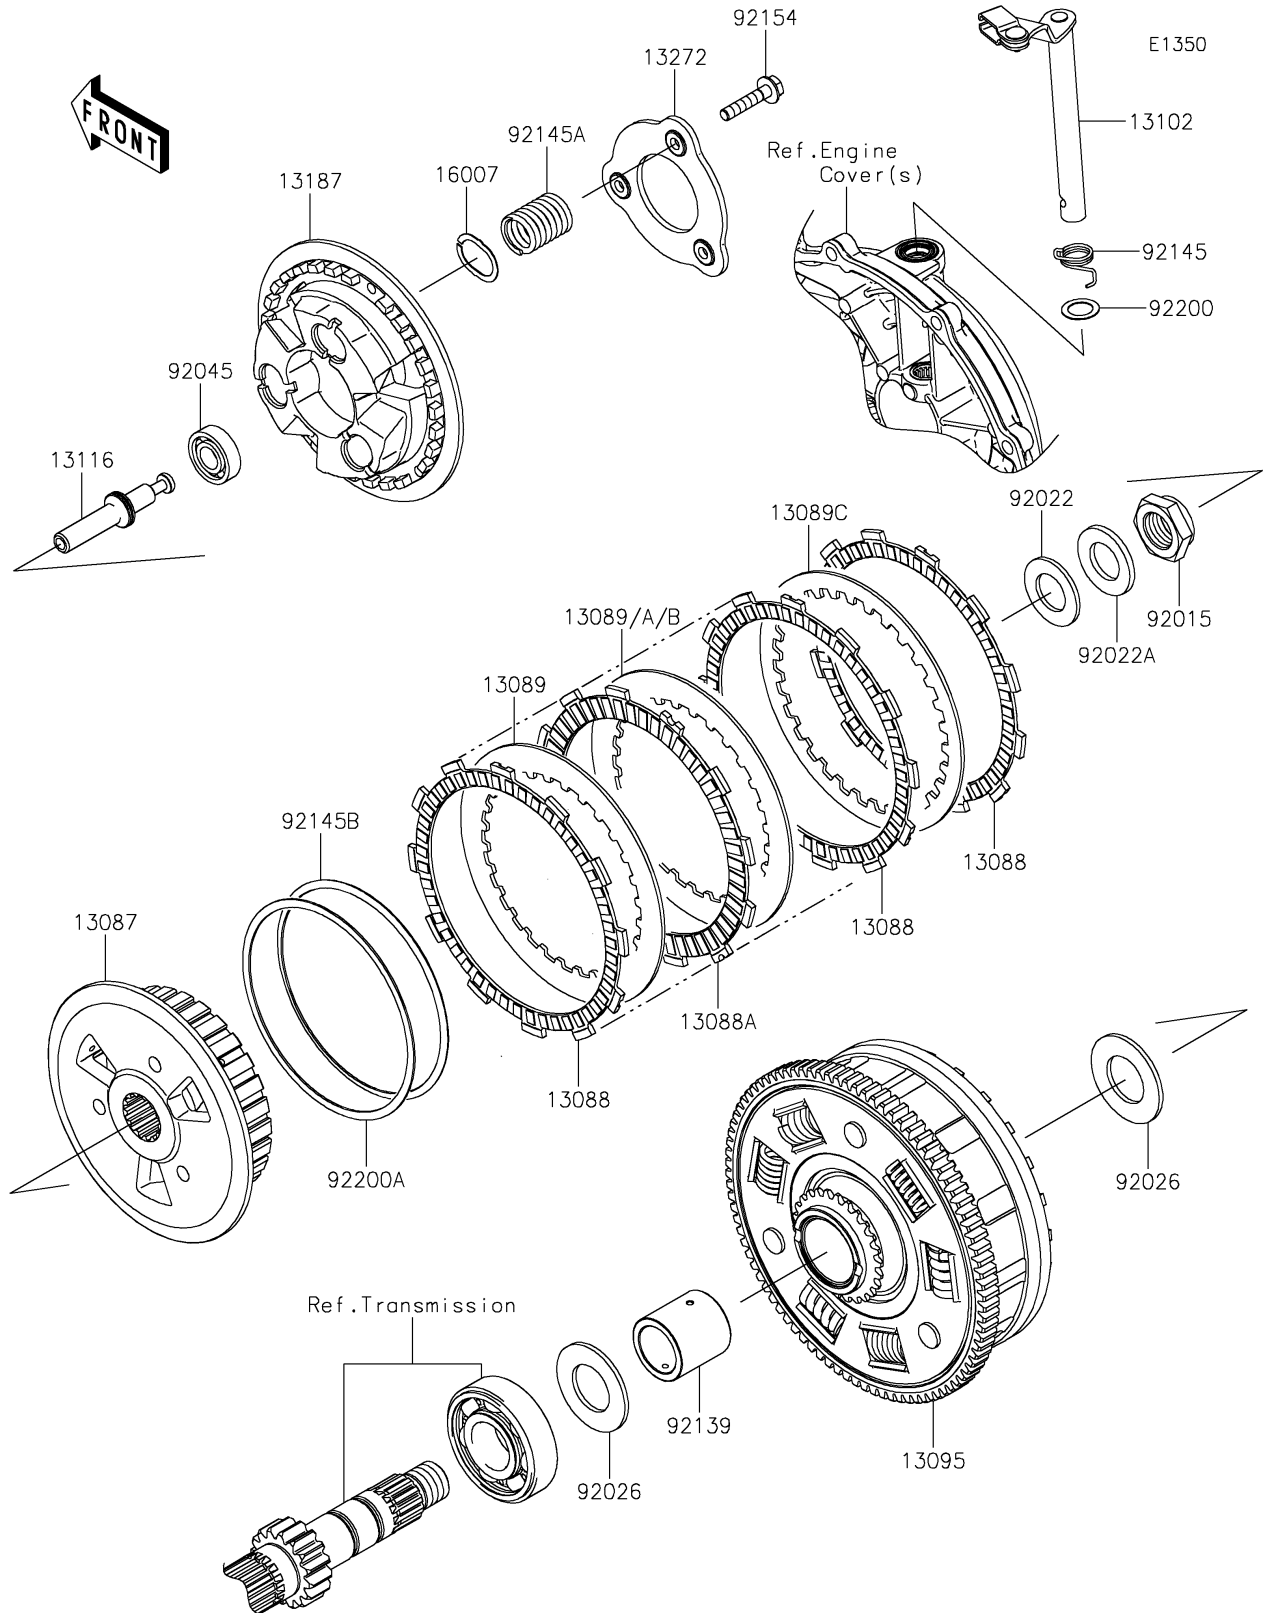

2025 Ninja 650

PARTS DIAGRAM

Clutch

Kawasaki

Let the Good Times Roll®

2025 Ninja 650

PARTS LIST

Clutch

ITEM NAME

PART NUMBER

QUANTITY
