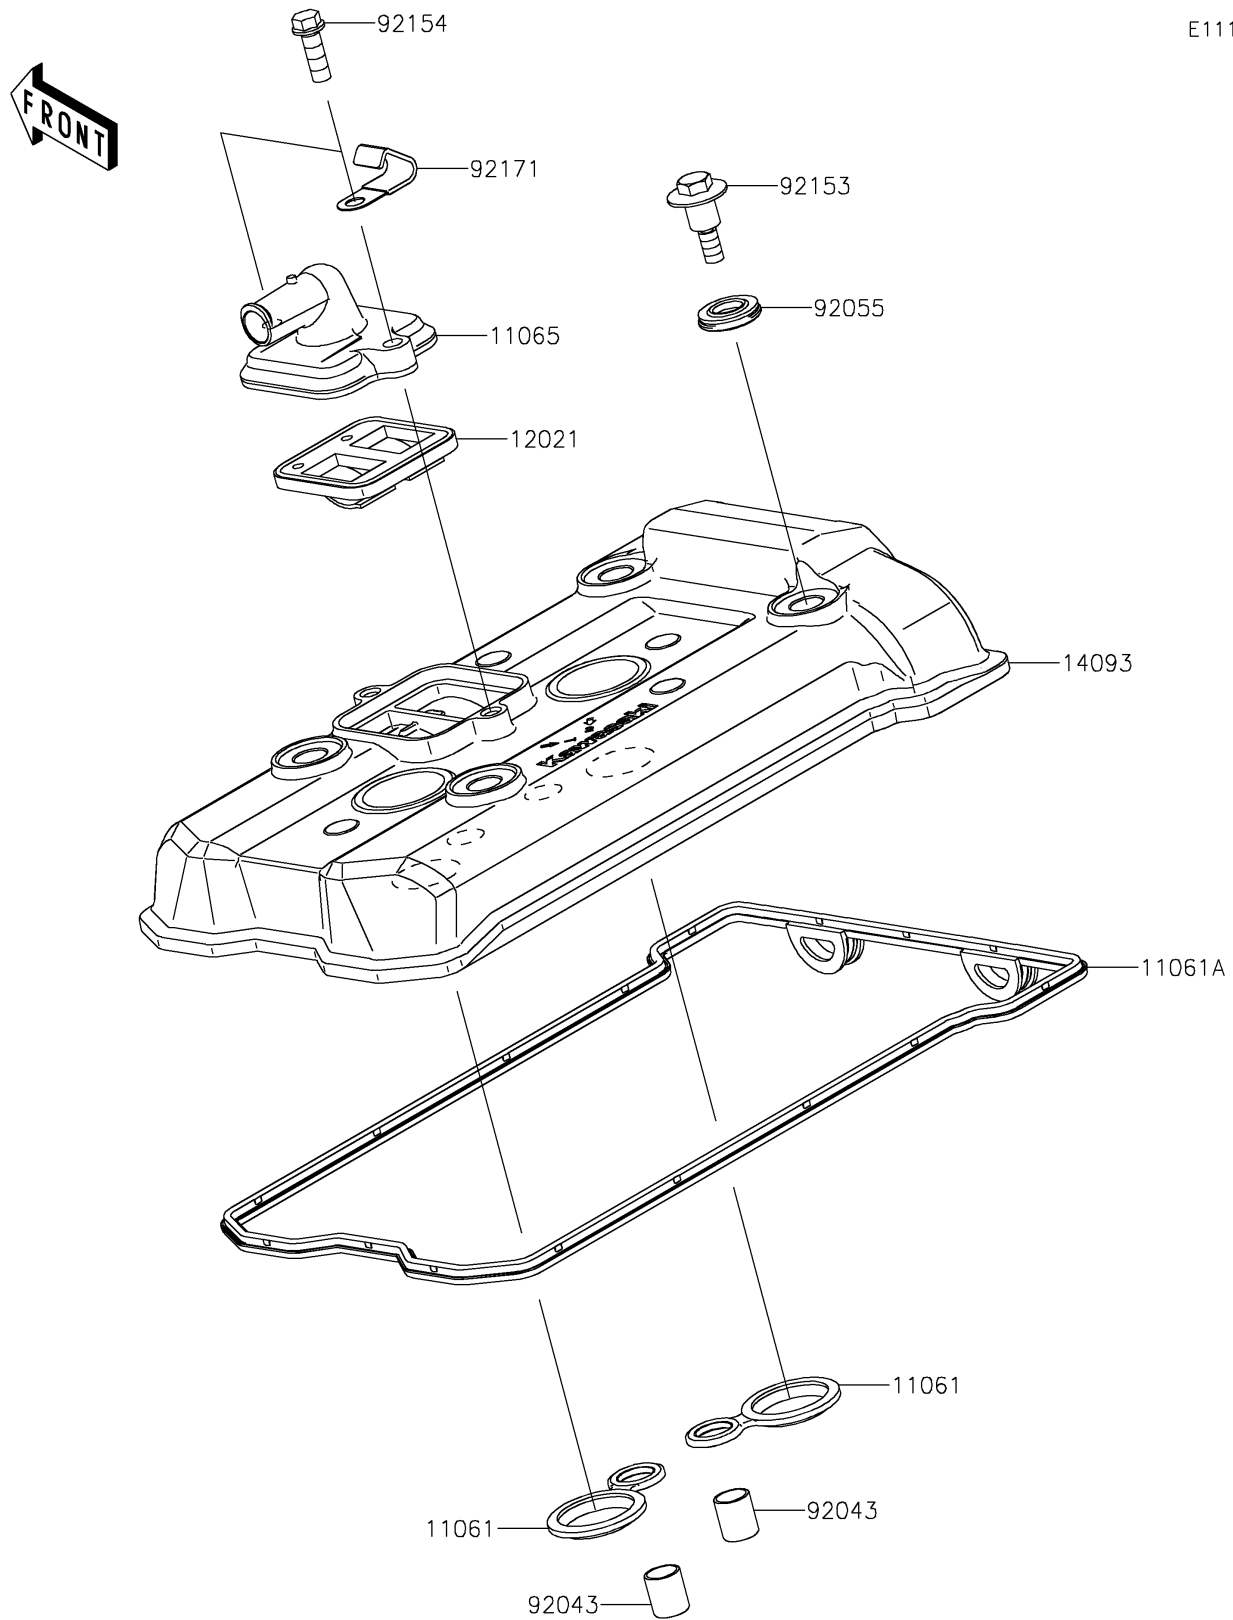

2026 NINJA® 650 ABS

PARTS DIAGRAM

Cylinder Head Cover

E1112

2026 NINJA® 650 ABS

PARTS LIST

Cylinder Head Cover

ITEM NAME	PART NUMBER	QUANTITY
GASKET,SPARK PLUG HOLE (Ref # 11061)	11061-0105	2
GASKET,HEAD COVER (Ref # 11061A)	11061-1184	1
CAP (Ref # 11065)	11065-1320	1
VALVE-ASSY-REED (Ref # 12021)	12021-0708	1
COVER,HEAD (Ref # 14093)	14093-0501	1
PIN,10.1X12X14 (Ref # 92043)	92043-4009	2
RING-O (Ref # 92055)	92055-0187	4
BOLT,HEAD COVER (Ref # 92153)	92153-0793	4
BOLT,FLANGED,6X18 (Ref # 92154)	92154-1775	2
CLAMP (Ref # 92171)	92171-0813	1