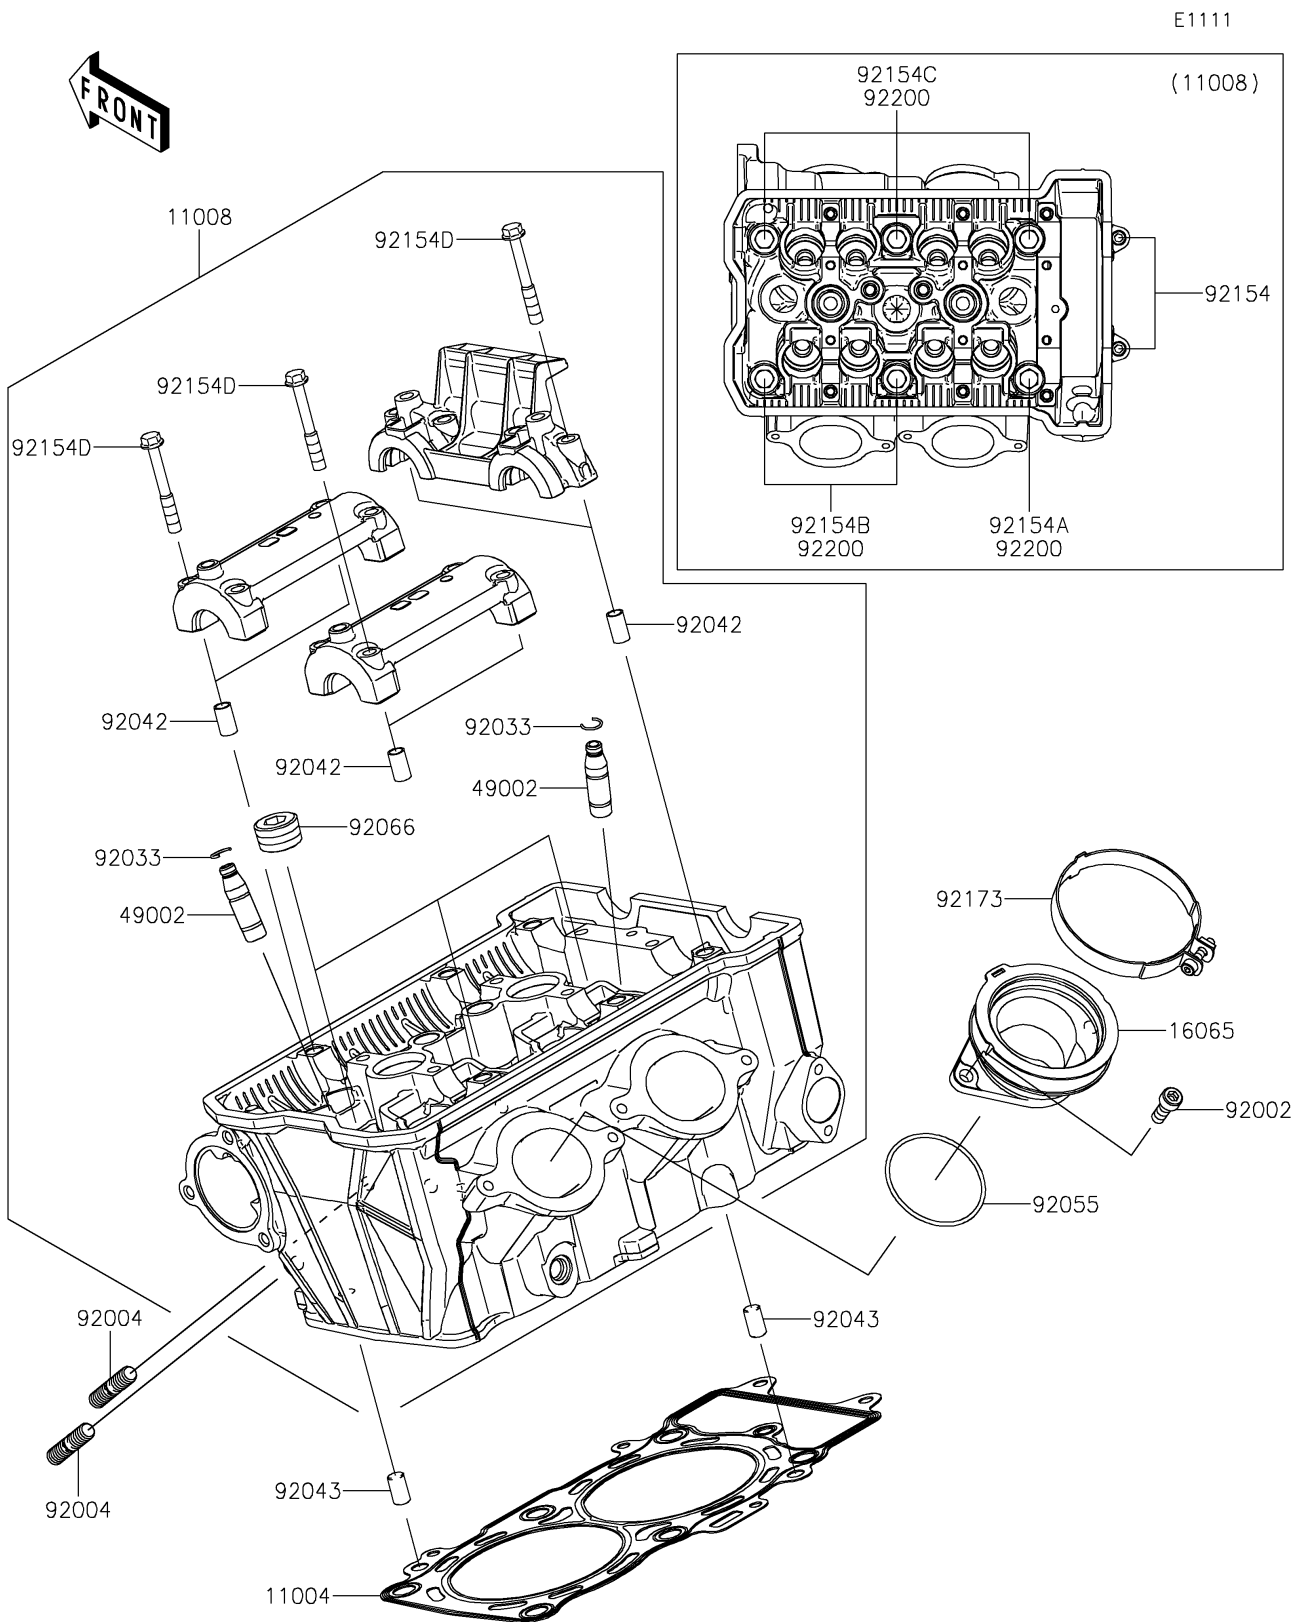

2026 NINJA® 650 ABS

PARTS DIAGRAM

Cylinder Head

2026 NINJA® 650 ABS

PARTS LIST

Cylinder Head

ITEM NAME

PART NUMBER

QUANTITY
