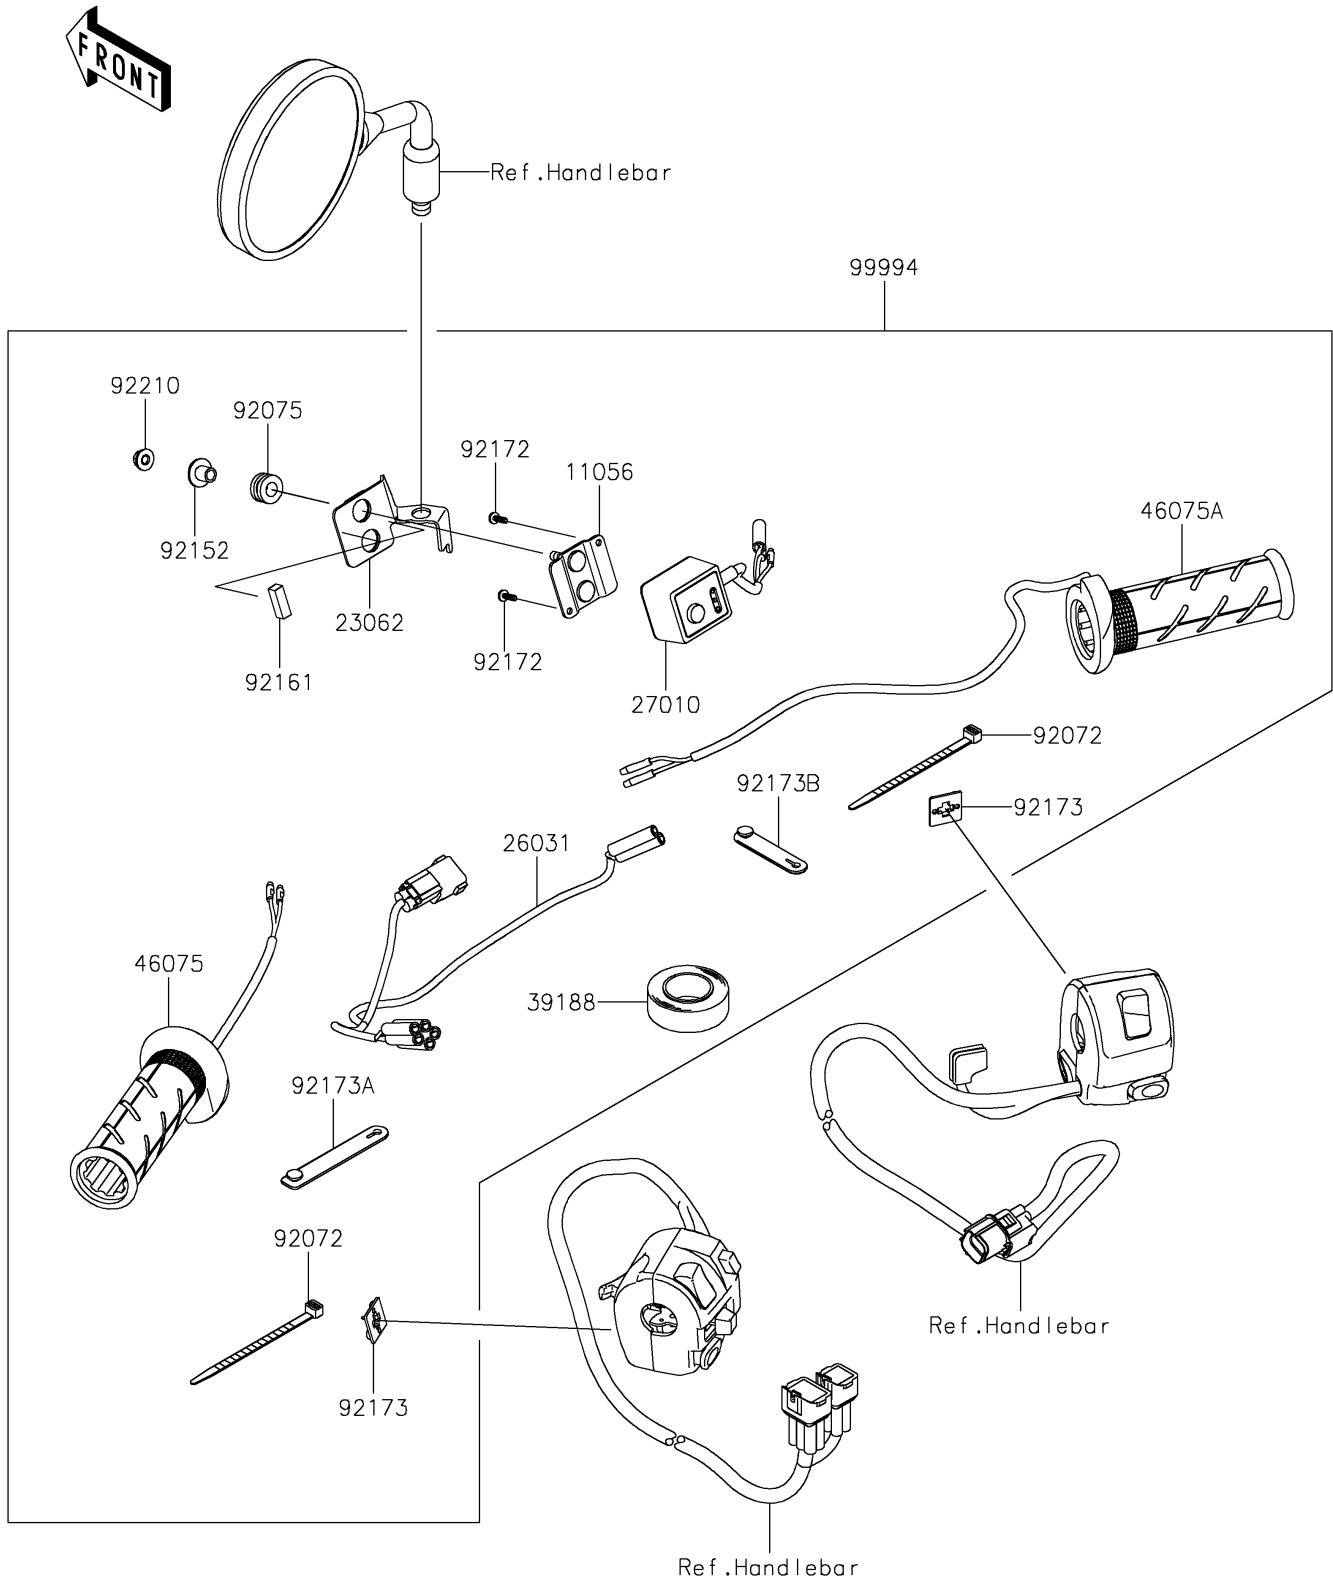

2024 Eliminator[®] SE

PARTS DIAGRAM

Accessory(Grip Heater)

F2910E

2024 Eliminator[®] SE

PARTS LIST

Accessory(Grip Heater)

ITEM NAME

PART NUMBER

QUANTITY
