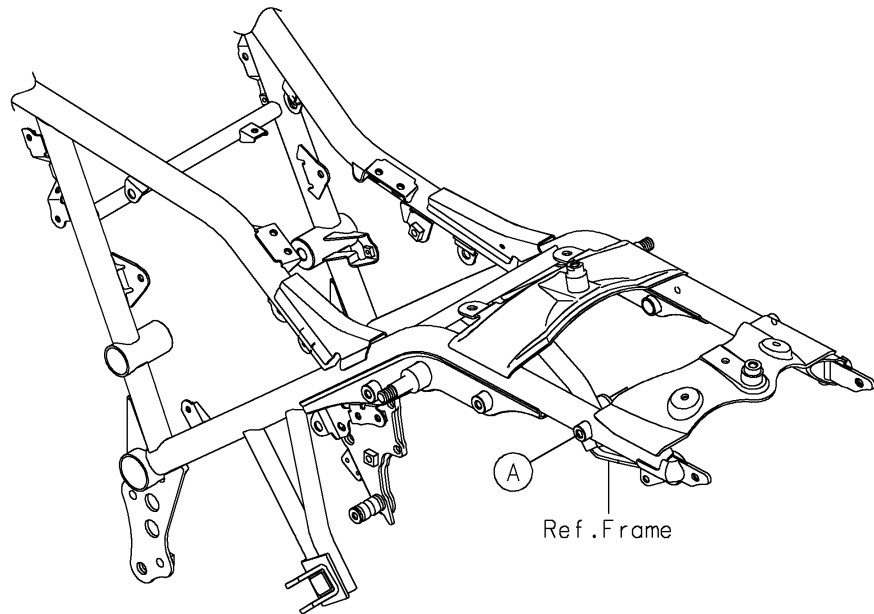

2024 Eliminator[®] SE

PARTS DIAGRAM

Accessory(Grab Bar)

F2910D

99994

92154

Ref. Rear Fender(s)

92152

Ref. Side Covers/Chain Cover

2024 Eliminator[®] SE

PARTS LIST

Accessory(Grab Bar)

ITEM NAME

PART NUMBER

QUANTITY
