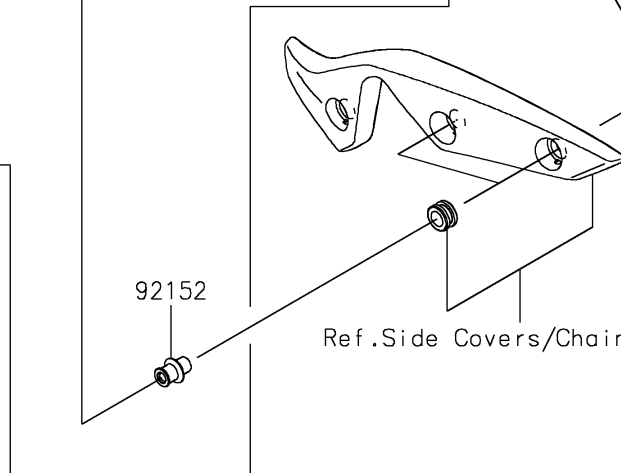

2024 Eliminator[®] SE

PARTS DIAGRAM

Accessory(Grab Bar)

F2910D

99994

92154

Ref. Rear Fender(s)

92152

Ref. Side Covers/Chain Cover

2024 Eliminator[®] SE

PARTS LIST

Accessory(Grab Bar)

ITEM NAME

PART NUMBER

QUANTITY
