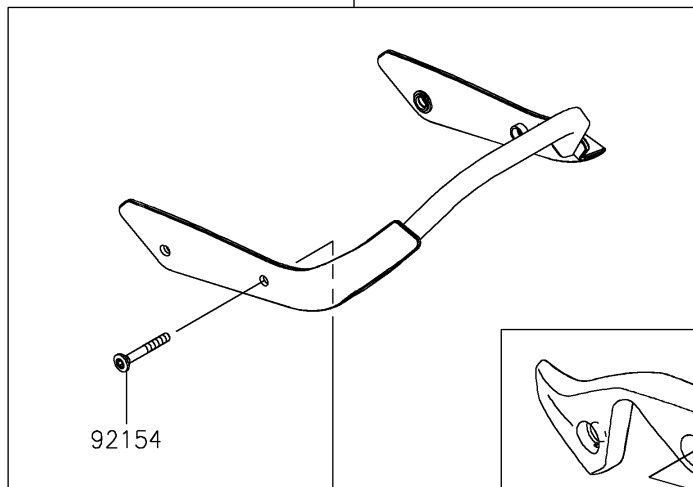

2024 Eliminator[®] SE

PARTS DIAGRAM

Accessory(Grab Bar)

F2910D

99994

92154

Ref. Rear Fender(s)

92152

Ref. Side Covers/Chain Cover

2024 Eliminator[®] SE

PARTS LIST

Accessory(Grab Bar)

ITEM NAME

PART NUMBER

QUANTITY
