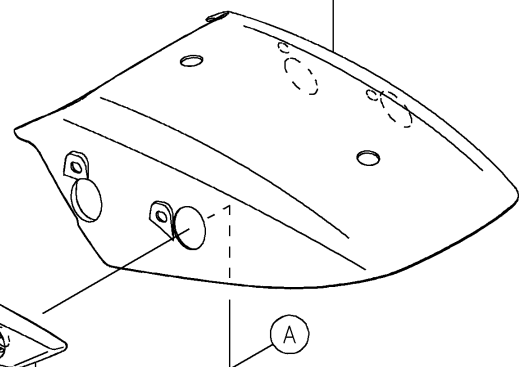

2024 Eliminator[®] SE

PARTS DIAGRAM

Accessory(Grab Bar)

F2910D

99994

92154

Ref. Rear Fender(s)

92152

Ref. Side Covers/Chain Cover

2024 Eliminator[®] SE

PARTS LIST

Accessory(Grab Bar)

ITEM NAME

PART NUMBER

QUANTITY
