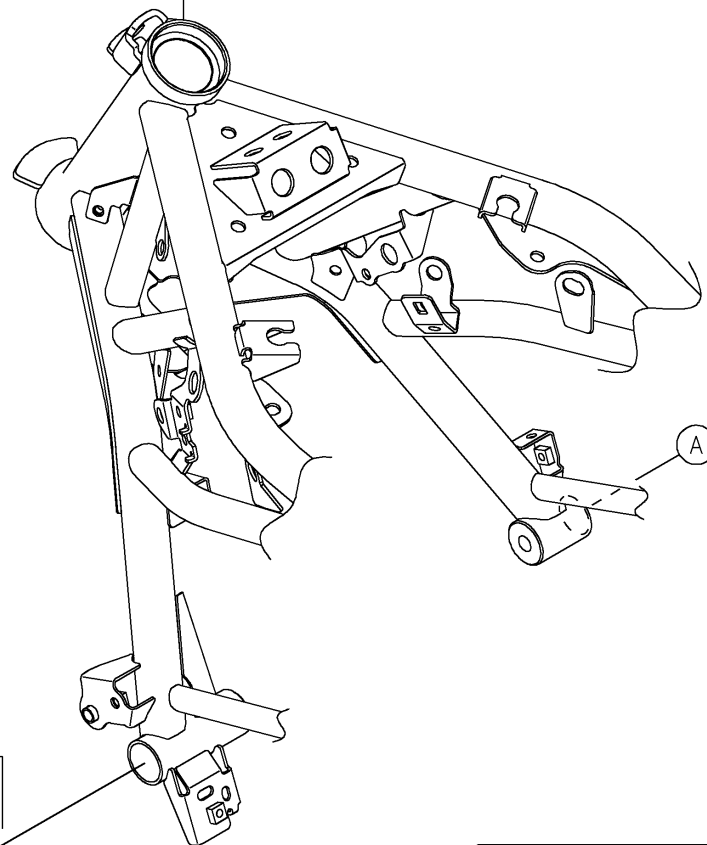

2024 Eliminator[®] SE

PARTS DIAGRAM

Accessory(Slider)

Kawasaki

Let the Good Times Roll[®]

F2910A

Ref. Frame

99994

2024 Eliminator[®] SE

PARTS LIST

Accessory(Slider)

ITEM NAME

PART NUMBER

QUANTITY
