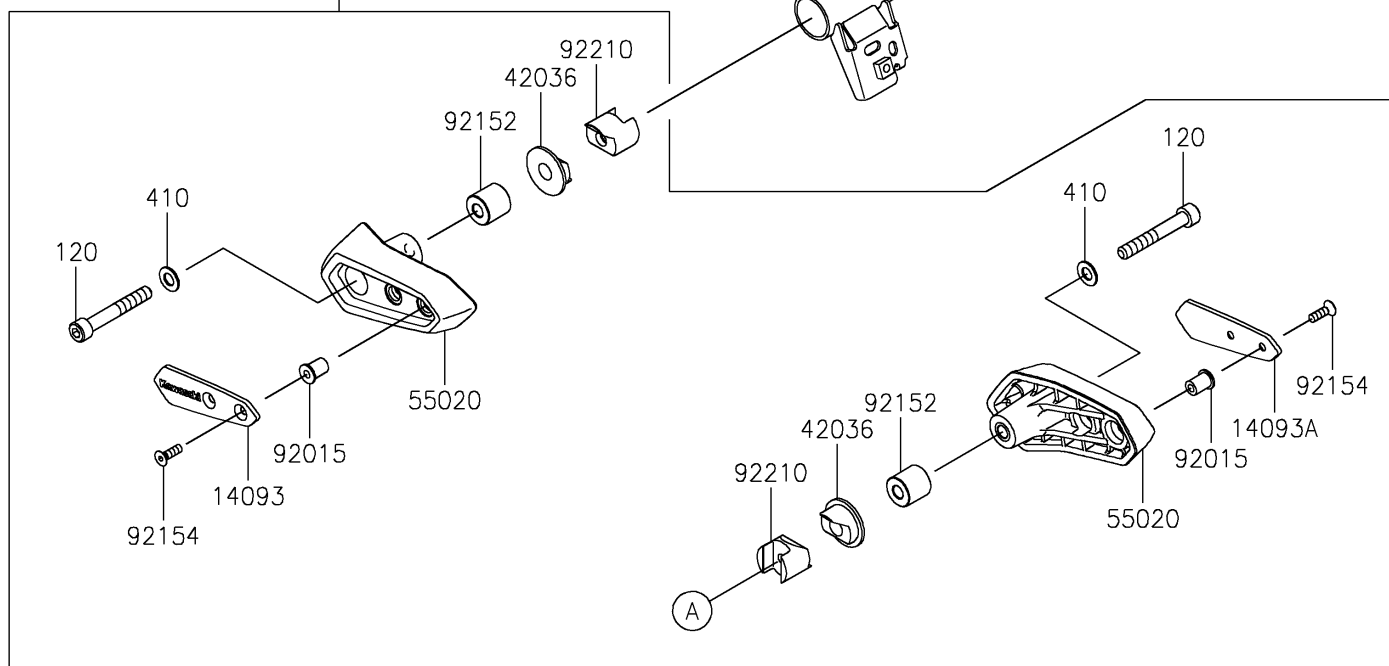

2024 Eliminator[®] SE

PARTS DIAGRAM

Accessory(Slider)

Kawasaki

Let the Good Times Roll[®]

F2910A

Ref. Frame

99994

2024 Eliminator[®] SE

PARTS LIST

Accessory(Slider)

ITEM NAME

PART NUMBER

QUANTITY
