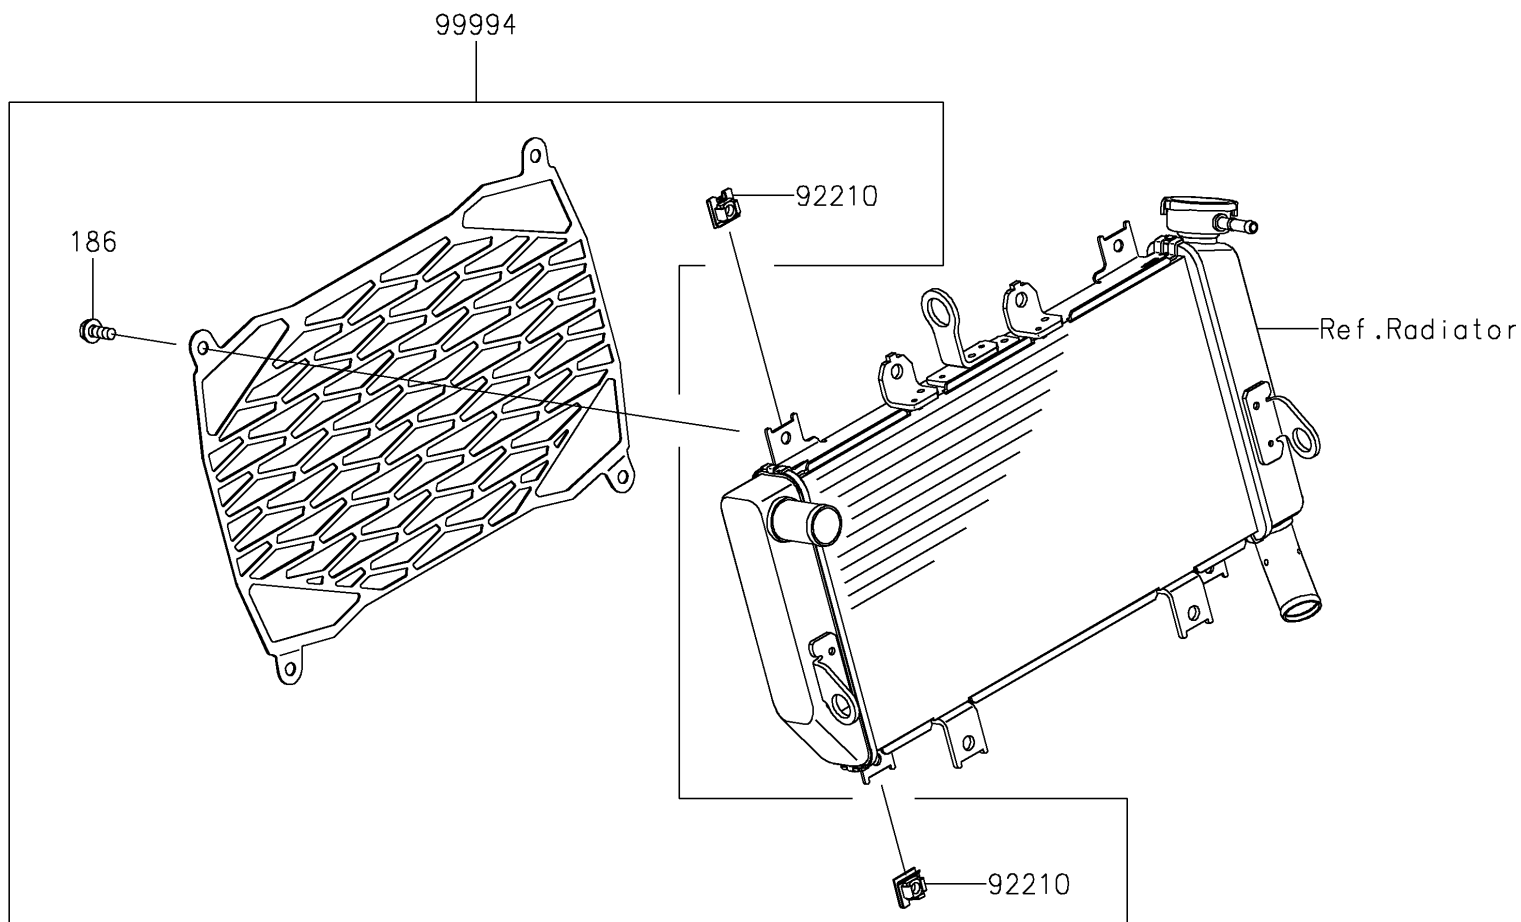

2024 Eliminator[®] SE

PARTS DIAGRAM

Accessory(Radiator Screen)

F2910

2024 Eliminator[®] SE

PARTS LIST

Accessory(Radiator Screen)

ITEM NAME	PART NUMBER	QUANTITY
NUT,CLIP,6MM (Ref # 92210)	92210-0867	4
RADIATOR SCREEN (Ref # 99994)	99994-1940	1
BOLT-UPSET-WP,6X16 (Ref # 186)	186BB0616	4