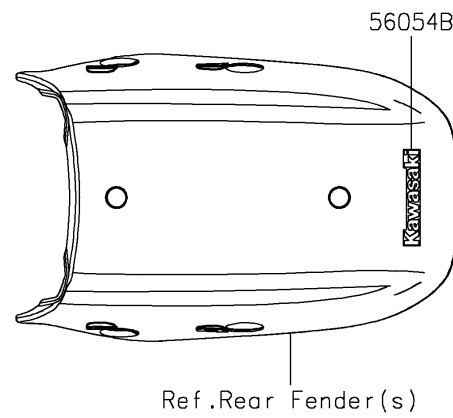

2024 Eliminator® SE

PARTS DIAGRAM

Decals(Orange/Ebony)(BRFNN/BRSNL)

F2861

2024 Eliminator[®] SE

PARTS LIST

Decals(Orange/Ebony)(BRFNN/BRSNL)

ITEM NAME

PART NUMBER

QUANTITY
