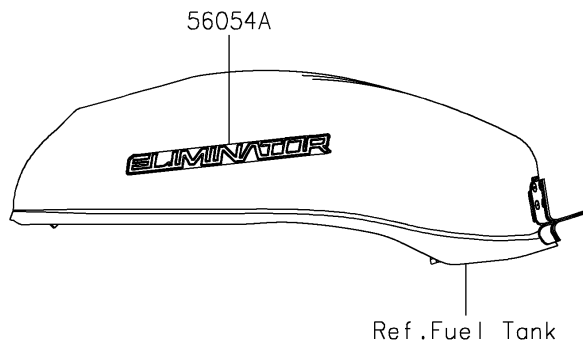

2024 Eliminator[®] SE

PARTS DIAGRAM

Decals(Orange/Ebony)(BRFNN/BRSNL)

F2861

2024 Eliminator[®] SE

PARTS LIST

Decals(Orange/Ebony)(BRFNN/BRSNL)

ITEM NAME

PART NUMBER

QUANTITY
