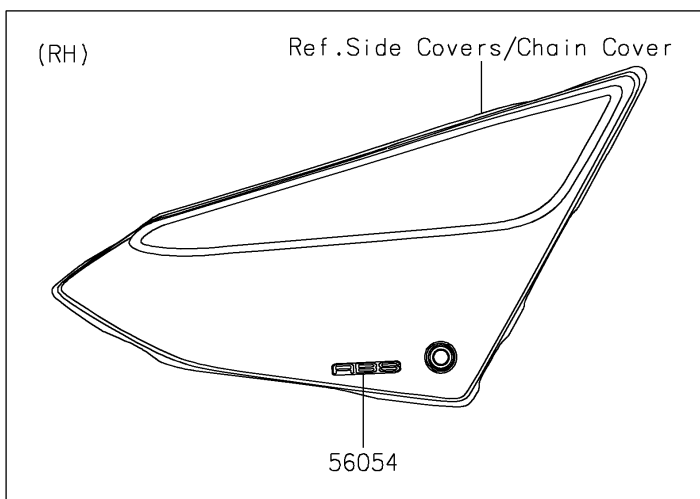

2024 Eliminator® SE

PARTS DIAGRAM

Decals(Orange/Ebony)(BRFNN/BRSNL)

F2861

2024 Eliminator[®] SE

PARTS LIST

Decals(Orange/Ebony)(BRFNN/BRSNL)

ITEM NAME

PART NUMBER

QUANTITY
