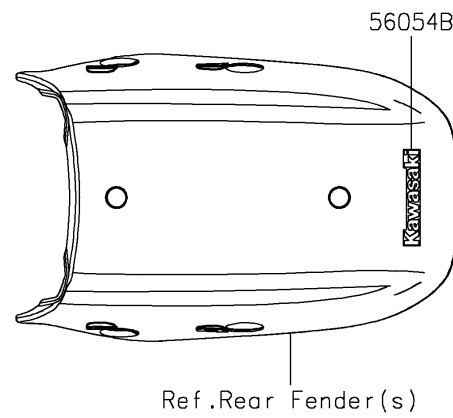

2024 Eliminator[®] SE

PARTS DIAGRAM

Decals(Orange/Ebony)(BRFNN/BRSNL)

F2861

2024 Eliminator[®] SE

PARTS LIST

Decals(Orange/Ebony)(BRFNN/BRSNL)

ITEM NAME

PART NUMBER

QUANTITY
