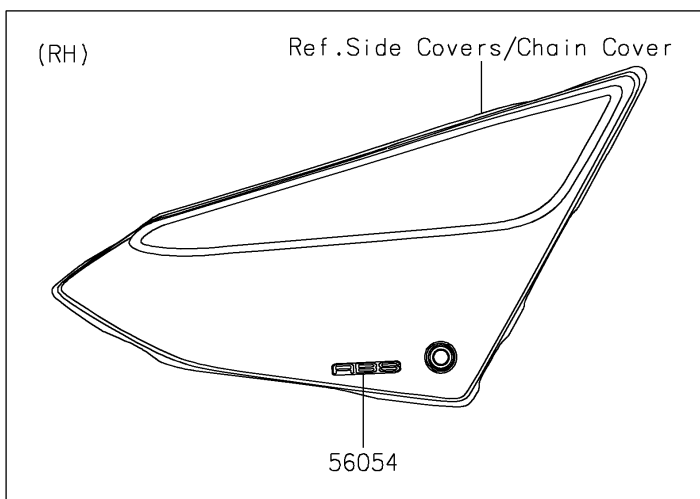

2024 Eliminator[®] SE

PARTS DIAGRAM

Decals(Orange/Ebony)(BRFNN/BRSNL)

F2861

2024 Eliminator[®] SE

PARTS LIST

Decals(Orange/Ebony)(BRFNN/BRSNL)

ITEM NAME

PART NUMBER

QUANTITY
