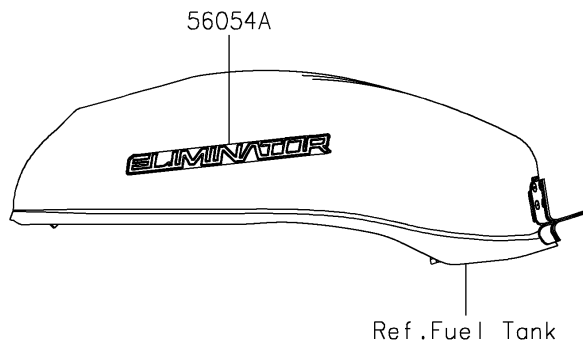

2024 Eliminator® SE

PARTS DIAGRAM

Decals(Orange/Ebony)(BRFNN/BRSNL)

F2861

2024 Eliminator[®] SE

PARTS LIST

Decals(Orange/Ebony)(BRFNN/BRSNL)

ITEM NAME

PART NUMBER

QUANTITY
