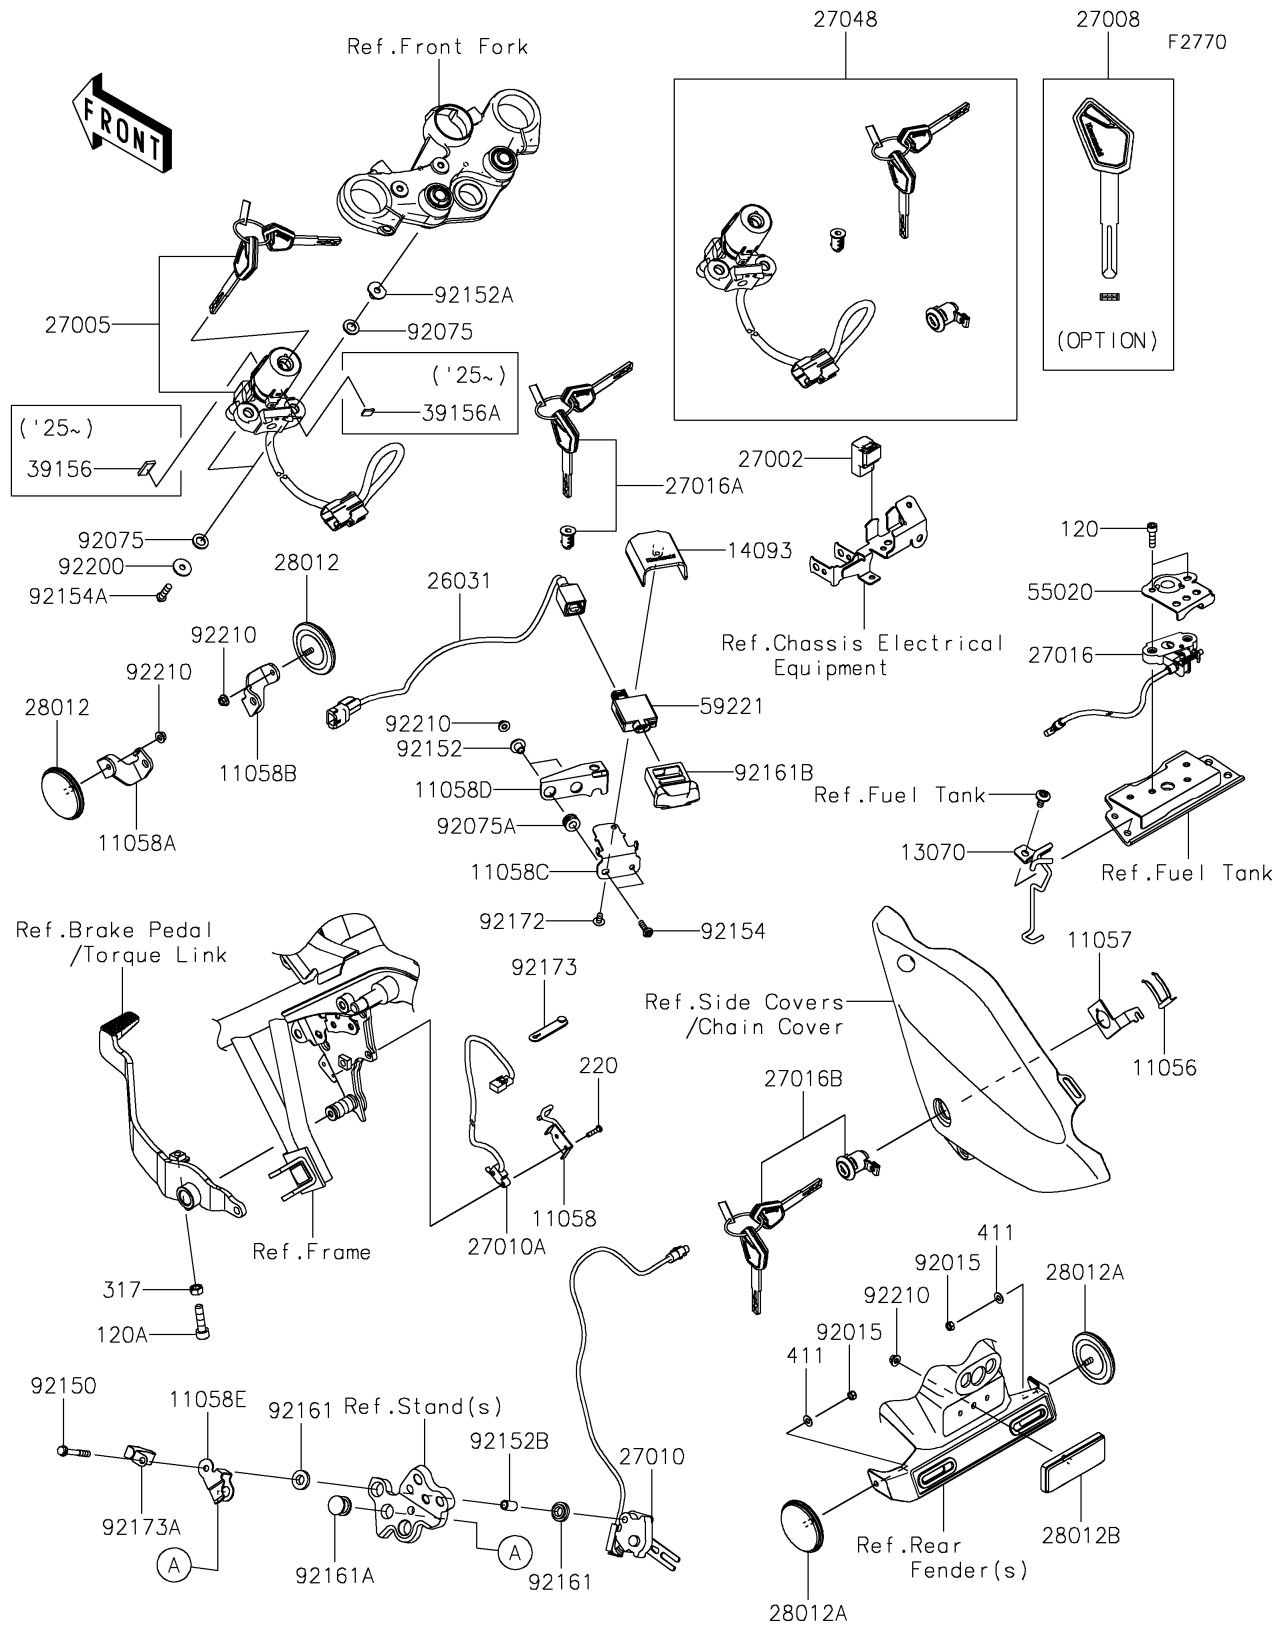

2024 Eliminator[®] SE

PARTS DIAGRAM

Ignition Switch/Locks/Reflectors

2024 Eliminator[®] SE

PARTS LIST

Ignition Switch/Locks/Reflectors

ITEM NAME

PART NUMBER

QUANTITY
