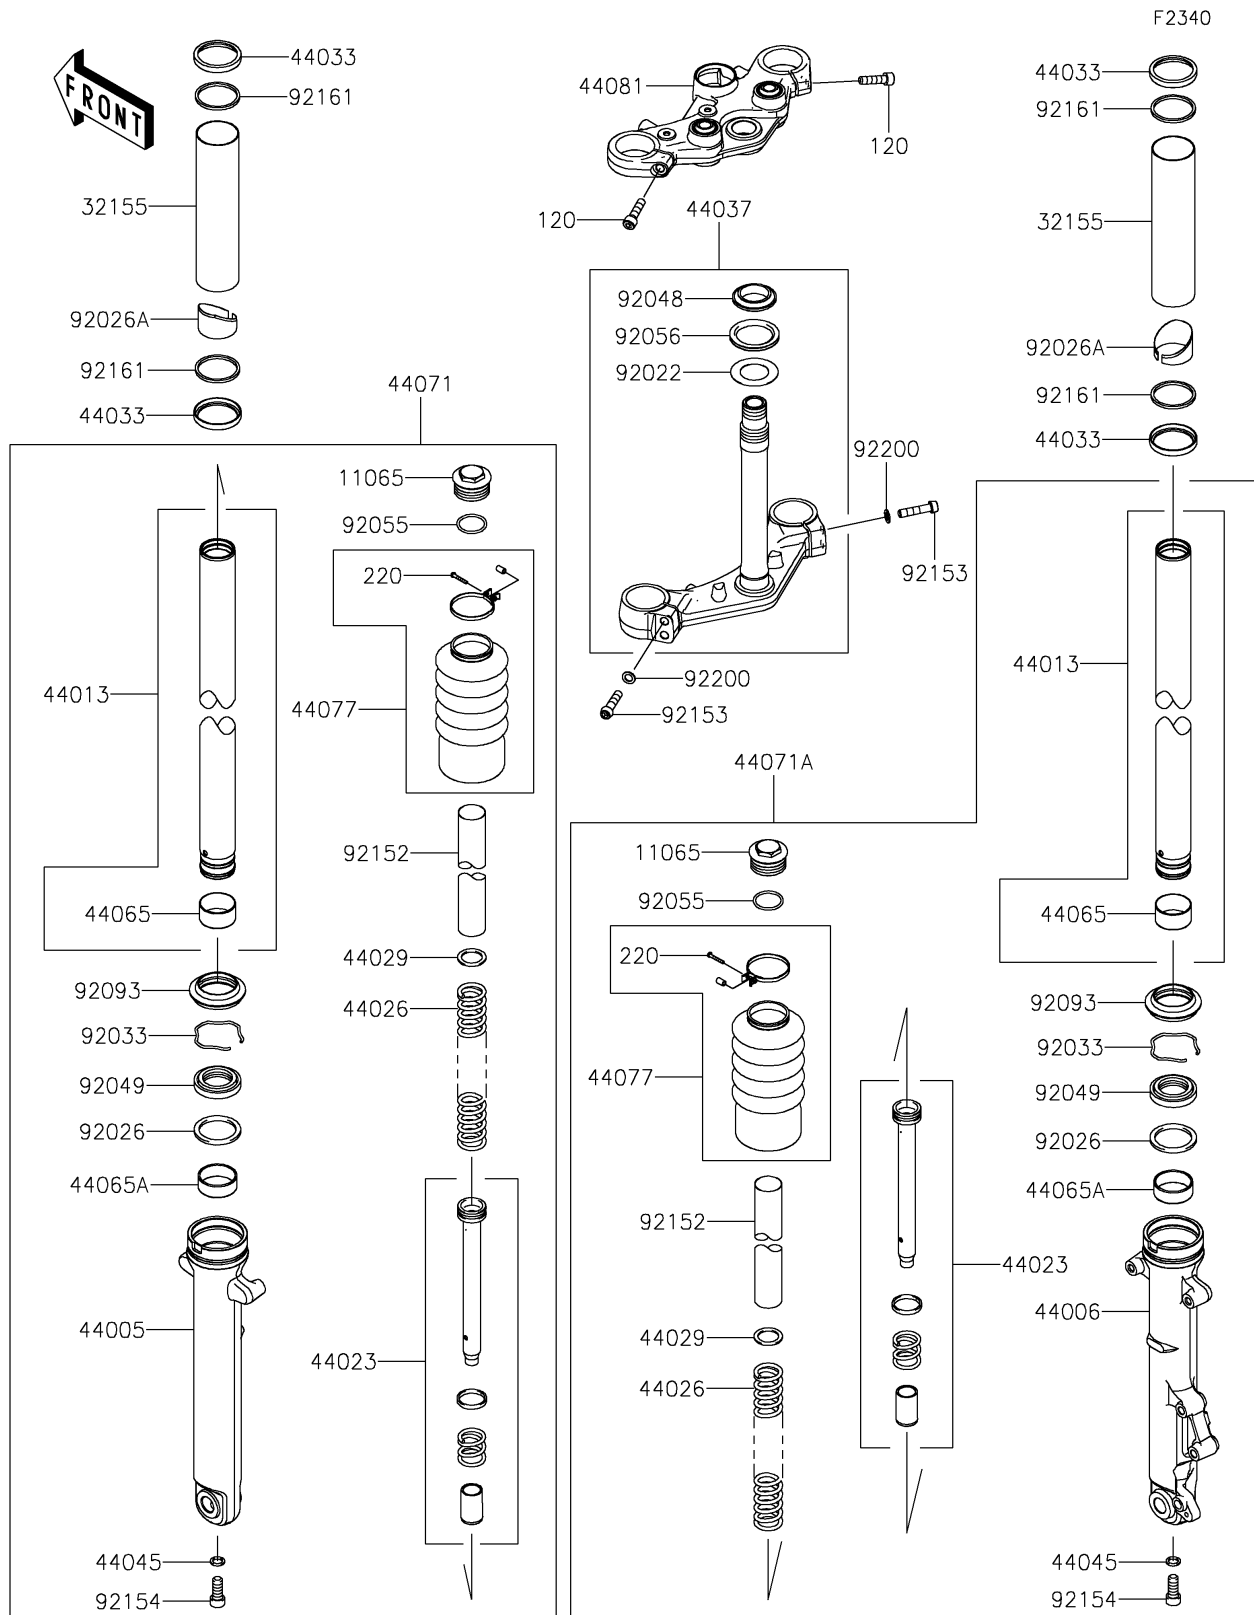

2024 Eliminator[®] SE

PARTS DIAGRAM

Front Fork

2024 Eliminator[®] SE

PARTS LIST

Front Fork

ITEM NAME

PART NUMBER

QUANTITY
