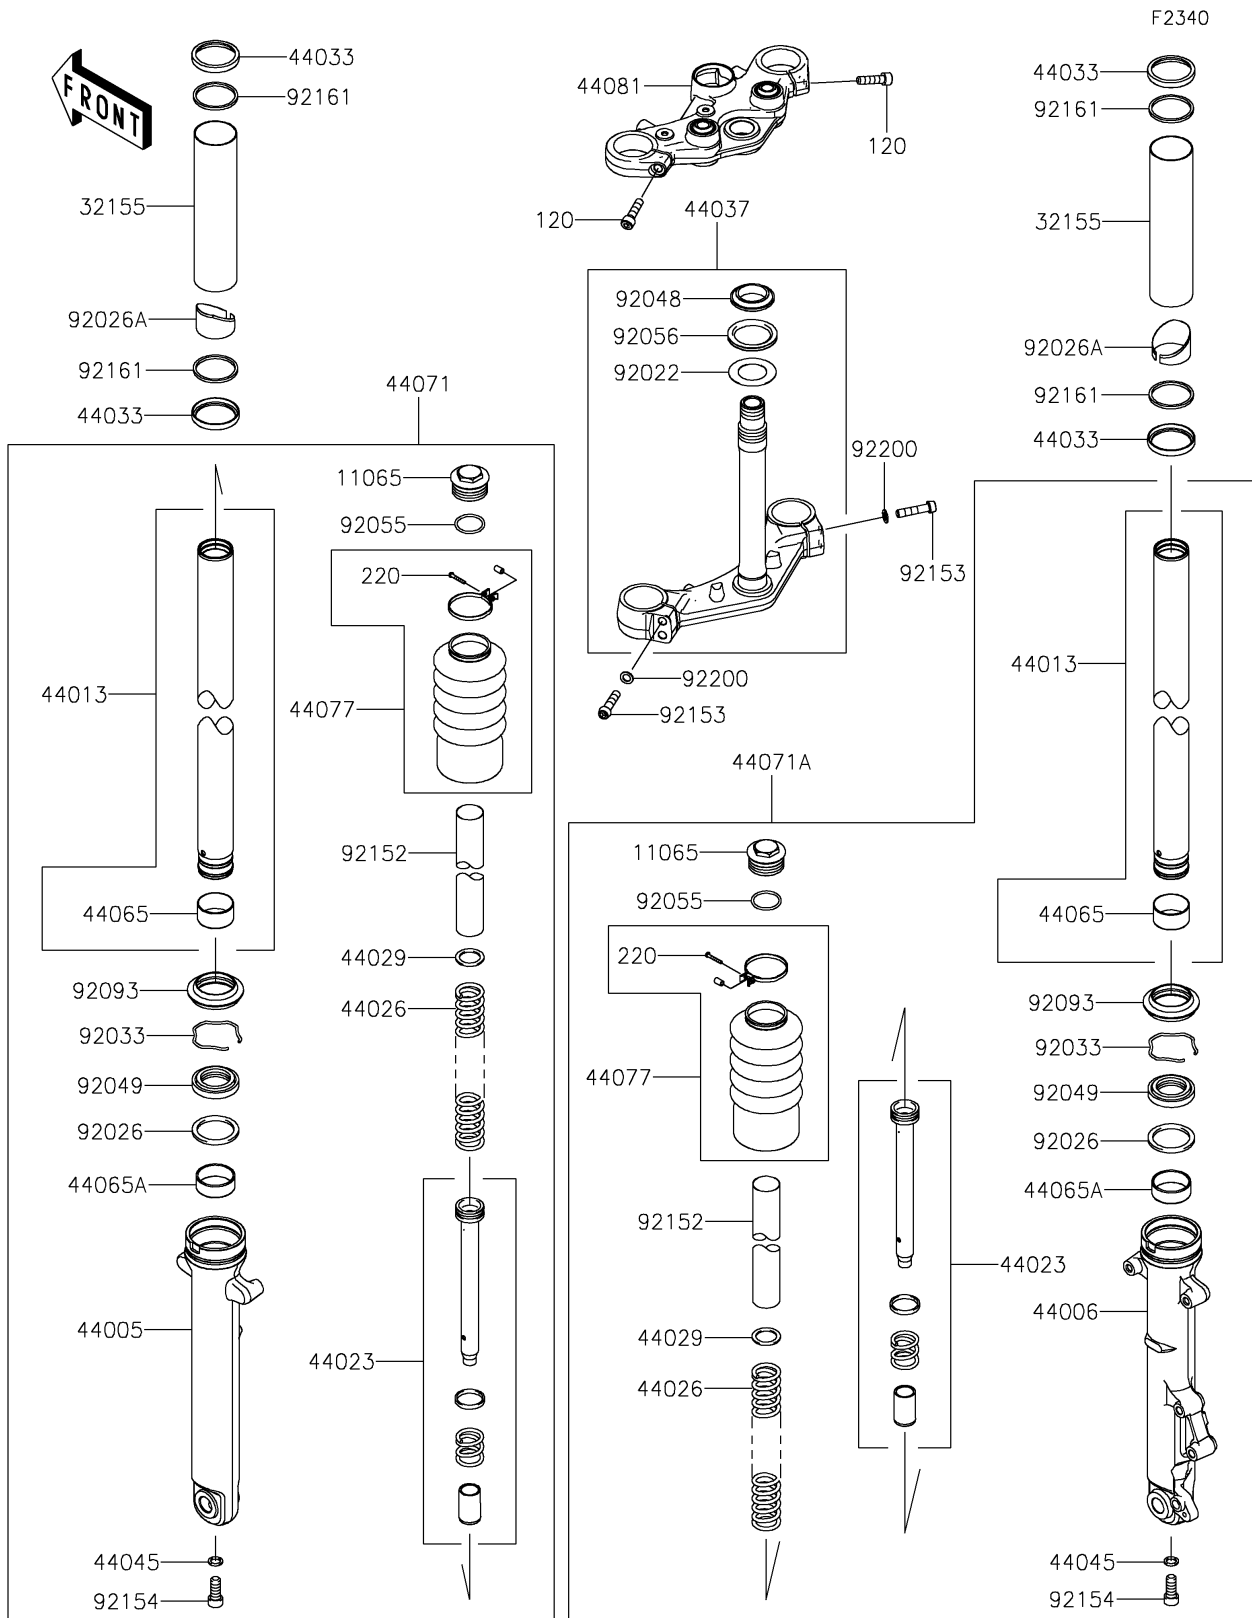

2025 Eliminator SE ABS

PARTS DIAGRAM

Front Fork

2025 Eliminator SE ABS

PARTS LIST

Front Fork

ITEM NAME	PART NUMBER	QUANTITY
CAP (Ref # 11065)	11065-1286	2
PIPE,FORK COVER (Ref # 32155)	32155-7470	2
PIPE-LEFT FORK OUTER (Ref # 44005)	44005-0129	1
PIPE-RIGHT FORK OUTER (Ref # 44006)	44006-0132	1
PIPE-FORK INNER (Ref # 44013)	44013-0404	2
CYLINDER-SET-FORK (Ref # 44023)	44023-0194	2
SPRING-FRONT FORK (Ref # 44026)	44026-0297	2
SEAT-FORK SPRING (Ref # 44029)	44029-1131	2
COVER-FORK (Ref # 44033)	44033-0084	4
HOLDER-FORK UNDER (Ref # 44037)	44037-0216	1
GASKET,FORK CYLINDER BOLT (Ref # 44045)	44045-051	2
BUSHING-FRONT FORK (Ref # 44065)	44065-0076	2
BUSHING-FRONT FORK (Ref # 44065A)	44065-0077	2
DAMPER-ASSY,FORK,LH,F.S.BLACK (Ref # 44071)	44071-1592-18R	1
DAMPER-ASSY,FORK,RH,F.S.BLACK (Ref # 44071A)	44071-1593-18R	1
BOOT-ASSY (Ref # 44077)	44077-0003	2
HOLDER-ASSY-FORK UPPER (Ref # 44081)	44081-0131	1
WASHER,30.5X50X0.6 (Ref # 92022)	92022-231	1
SPACER,FORK OUTER (Ref # 92026)	92026-1276	2
SPACER,FORK COVER (Ref # 92026A)	92026-1432	2
RING-SNAP (Ref # 92033)	92033-1222	2
RACE,STEERING STEM BEARING (Ref # 92048)	92048-0048	1
SEAL-OIL (Ref # 92049)	92049-0807	2
RING-O,FORK TOP (Ref # 92055)	92055-1420	2
SEAL-OIL,STEERING STEM (Ref # 92056)	92056-003	1
SEAL,DUST (Ref # 92093)	92093-0717	2
COLLAR (Ref # 92152)	92152-2987	2
BOLT,SOCKET,8X35 (Ref # 92153)	92153-0854	4
BOLT (Ref # 92154)	92154-2551	2

2025 Eliminator SE ABS

PARTS LIST

Front Fork

ITEM NAME	PART NUMBER	QUANTITY
DAMPER,41.4X46.7X3 (Ref # 92161)	92161-2493	4
WASHER,8.5X14X1.2 (Ref # 92200)	92200-2712	4
BOLT-SOCKET,8X30 (Ref # 120)	120CC0830	2
SCREW-PAN-CROSS,3X20 (Ref # 220)	220AB0320	2