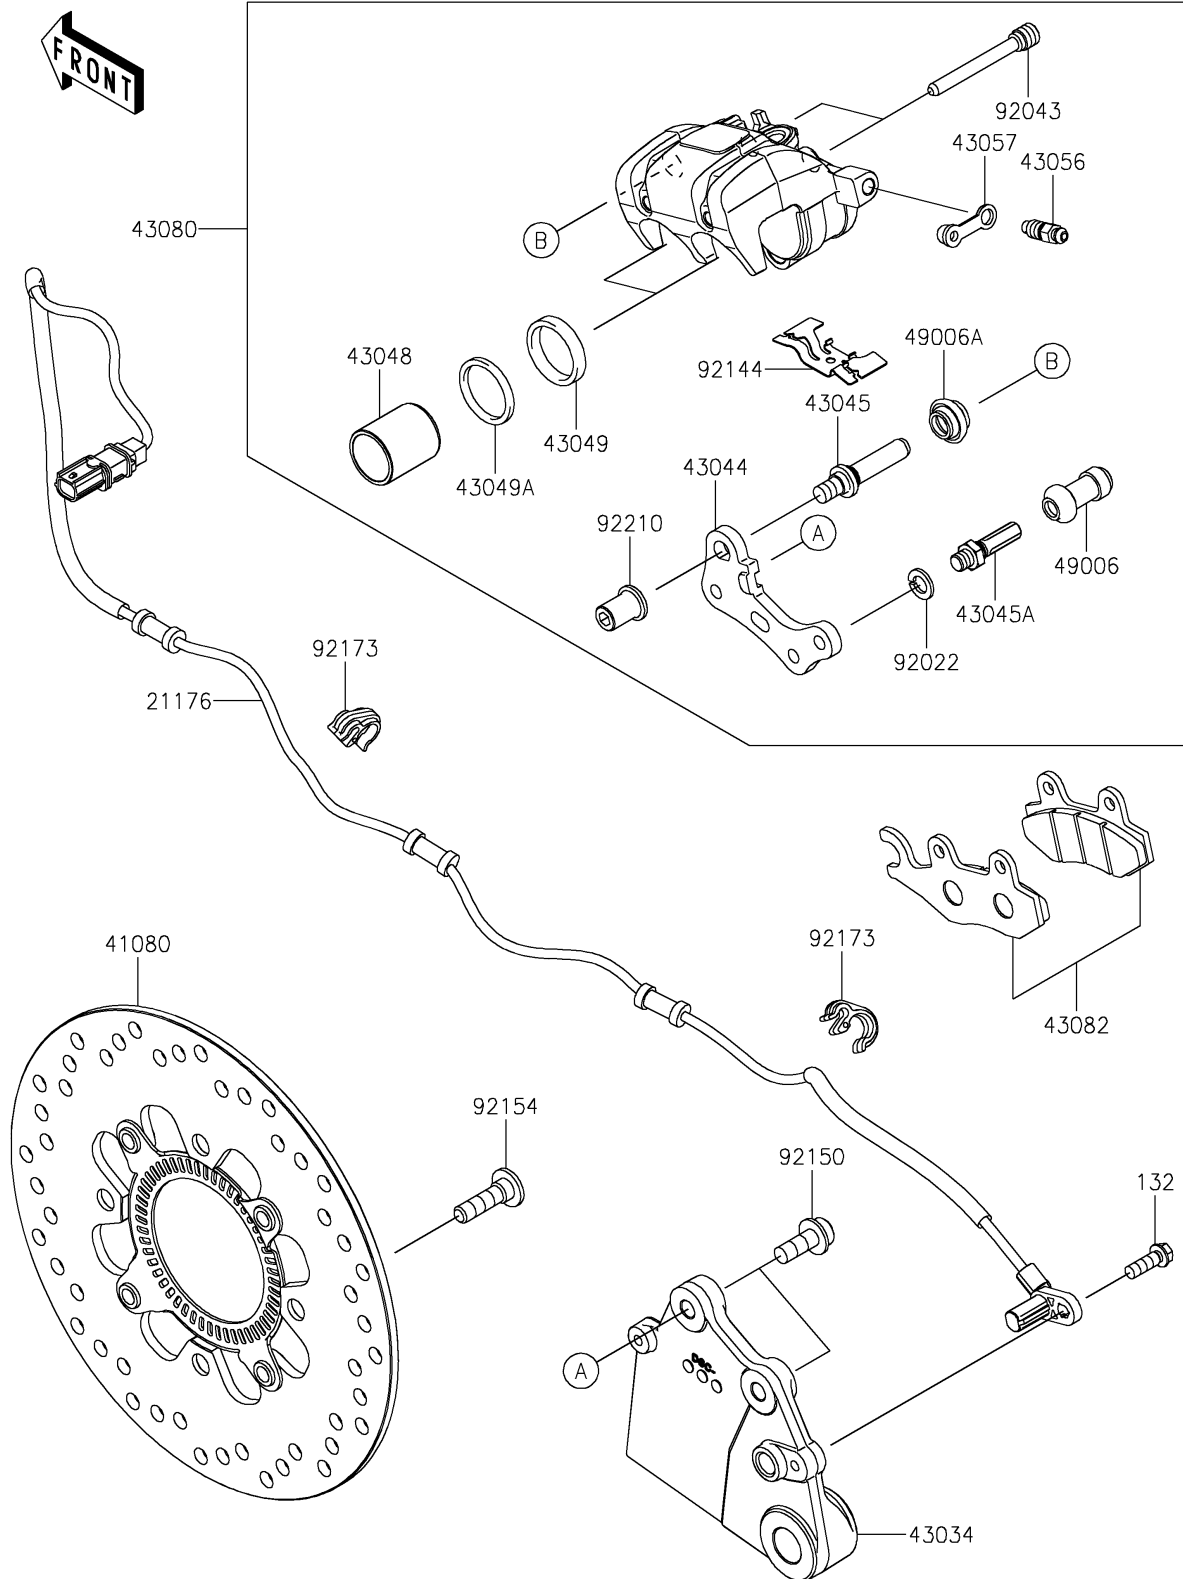

2024 Eliminator[®] SE

PARTS DIAGRAM

Rear Brake

F2294

2024 Eliminator[®] SE

PARTS LIST

Rear Brake

ITEM NAME

PART NUMBER

QUANTITY
