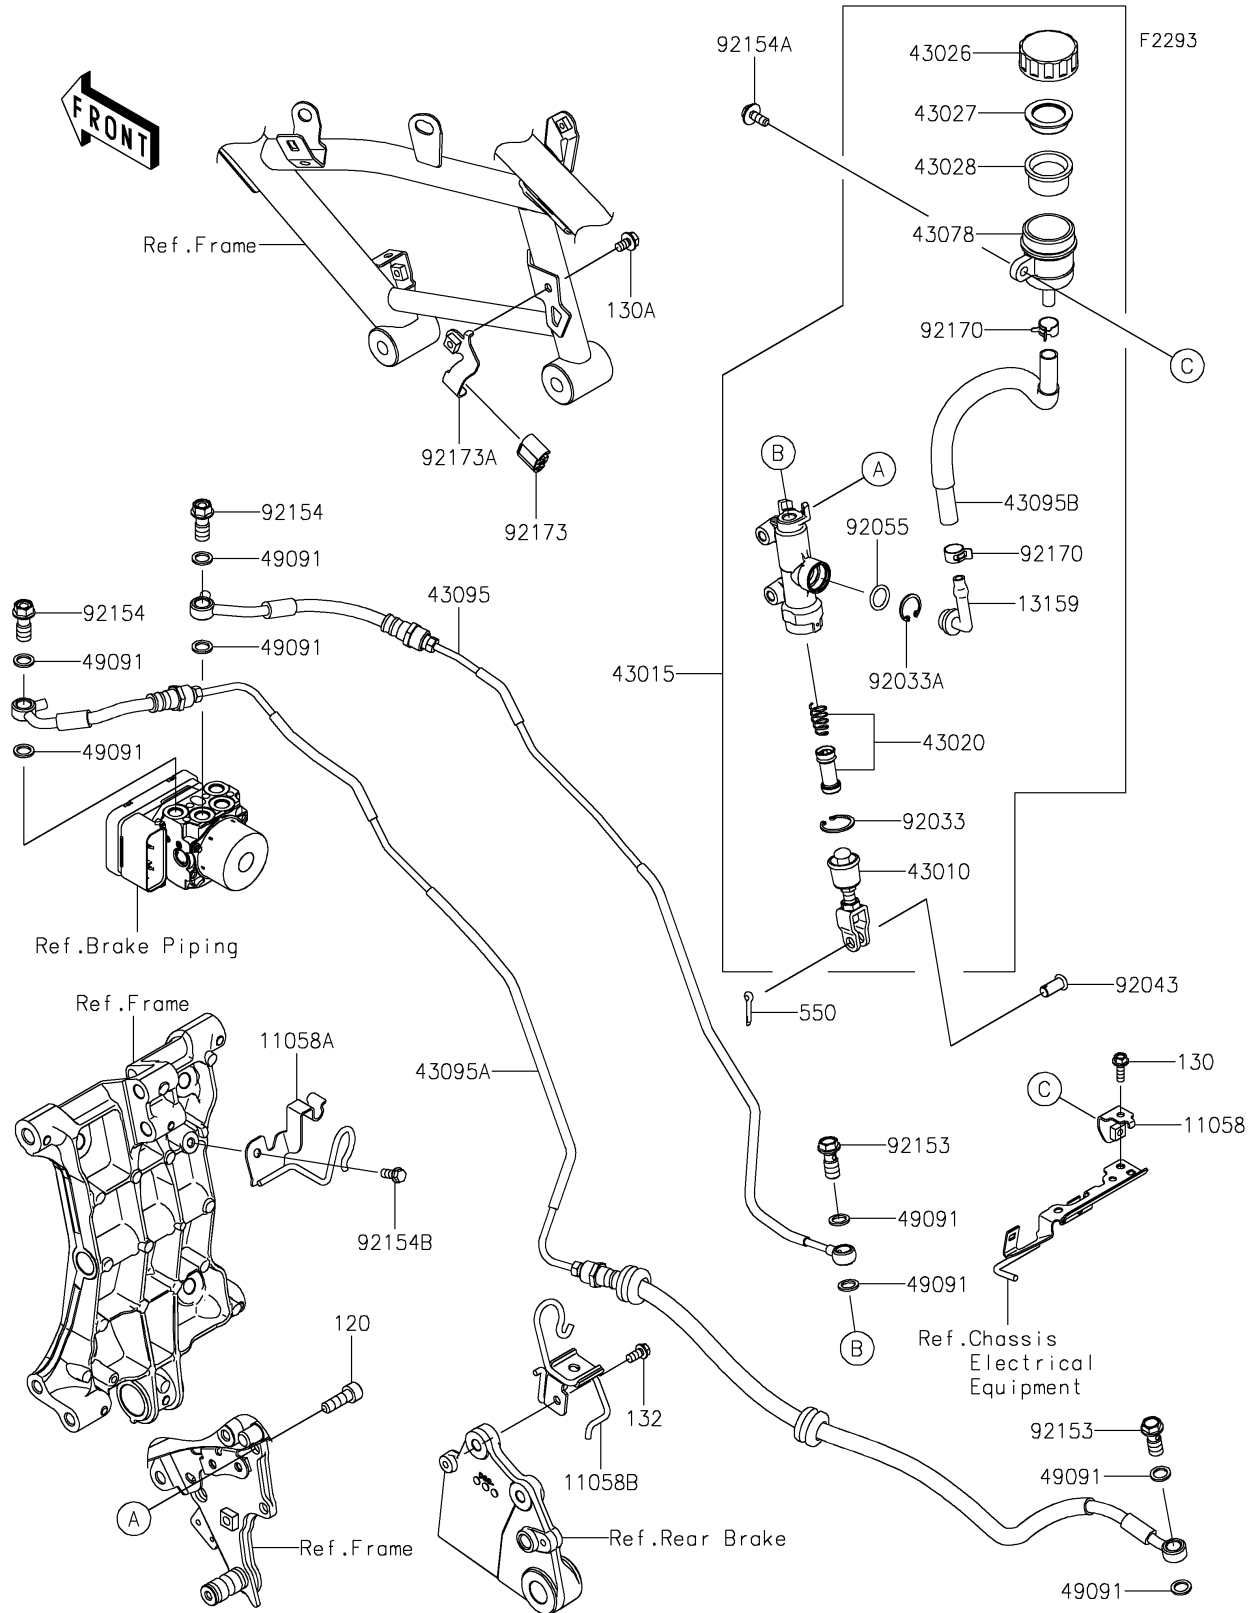

2026 ELIMINATOR® SE ABS

PARTS DIAGRAM

Rear Master Cylinder

2026 ELIMINATOR[®] SE ABS

PARTS LIST

Rear Master Cylinder

ITEM NAME

PART NUMBER

QUANTITY
