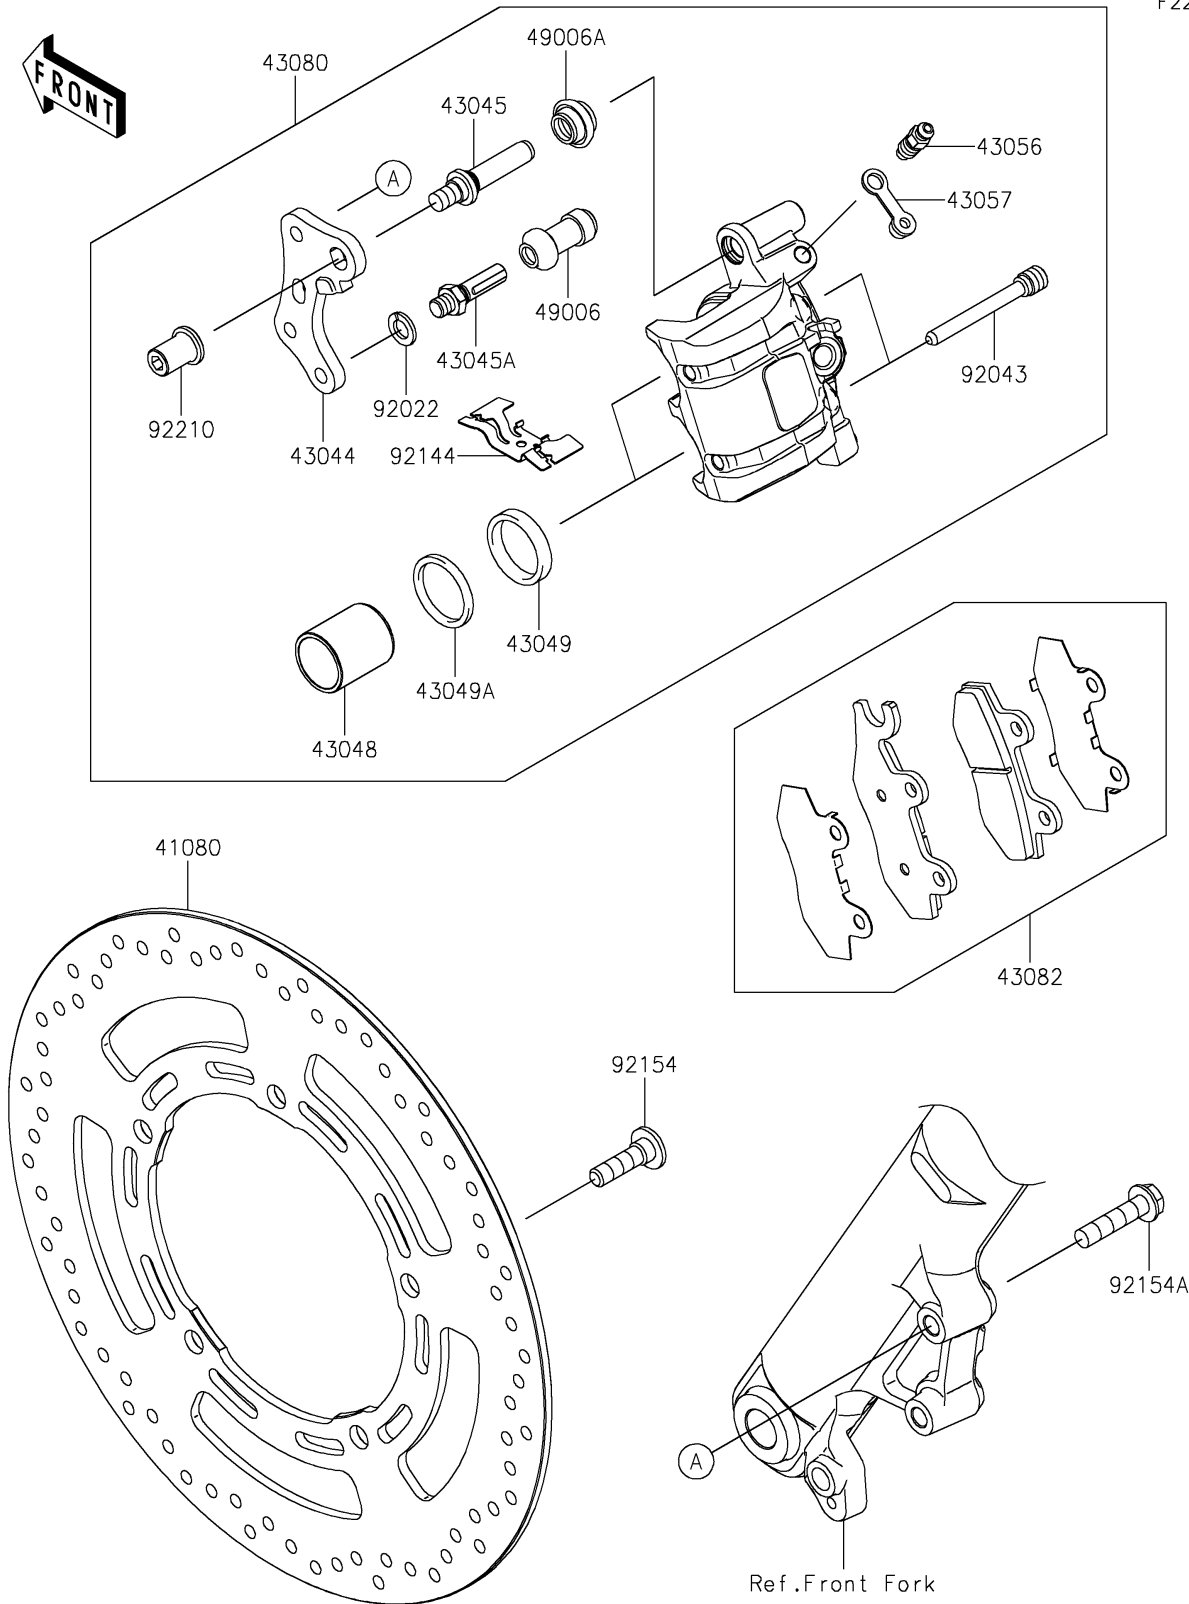

2026 ELIMINATOR® SE ABS

PARTS DIAGRAM

Front Brake

F2292

2026 ELIMINATOR[®] SE ABS

PARTS LIST

Front Brake

ITEM NAME

PART NUMBER

QUANTITY
