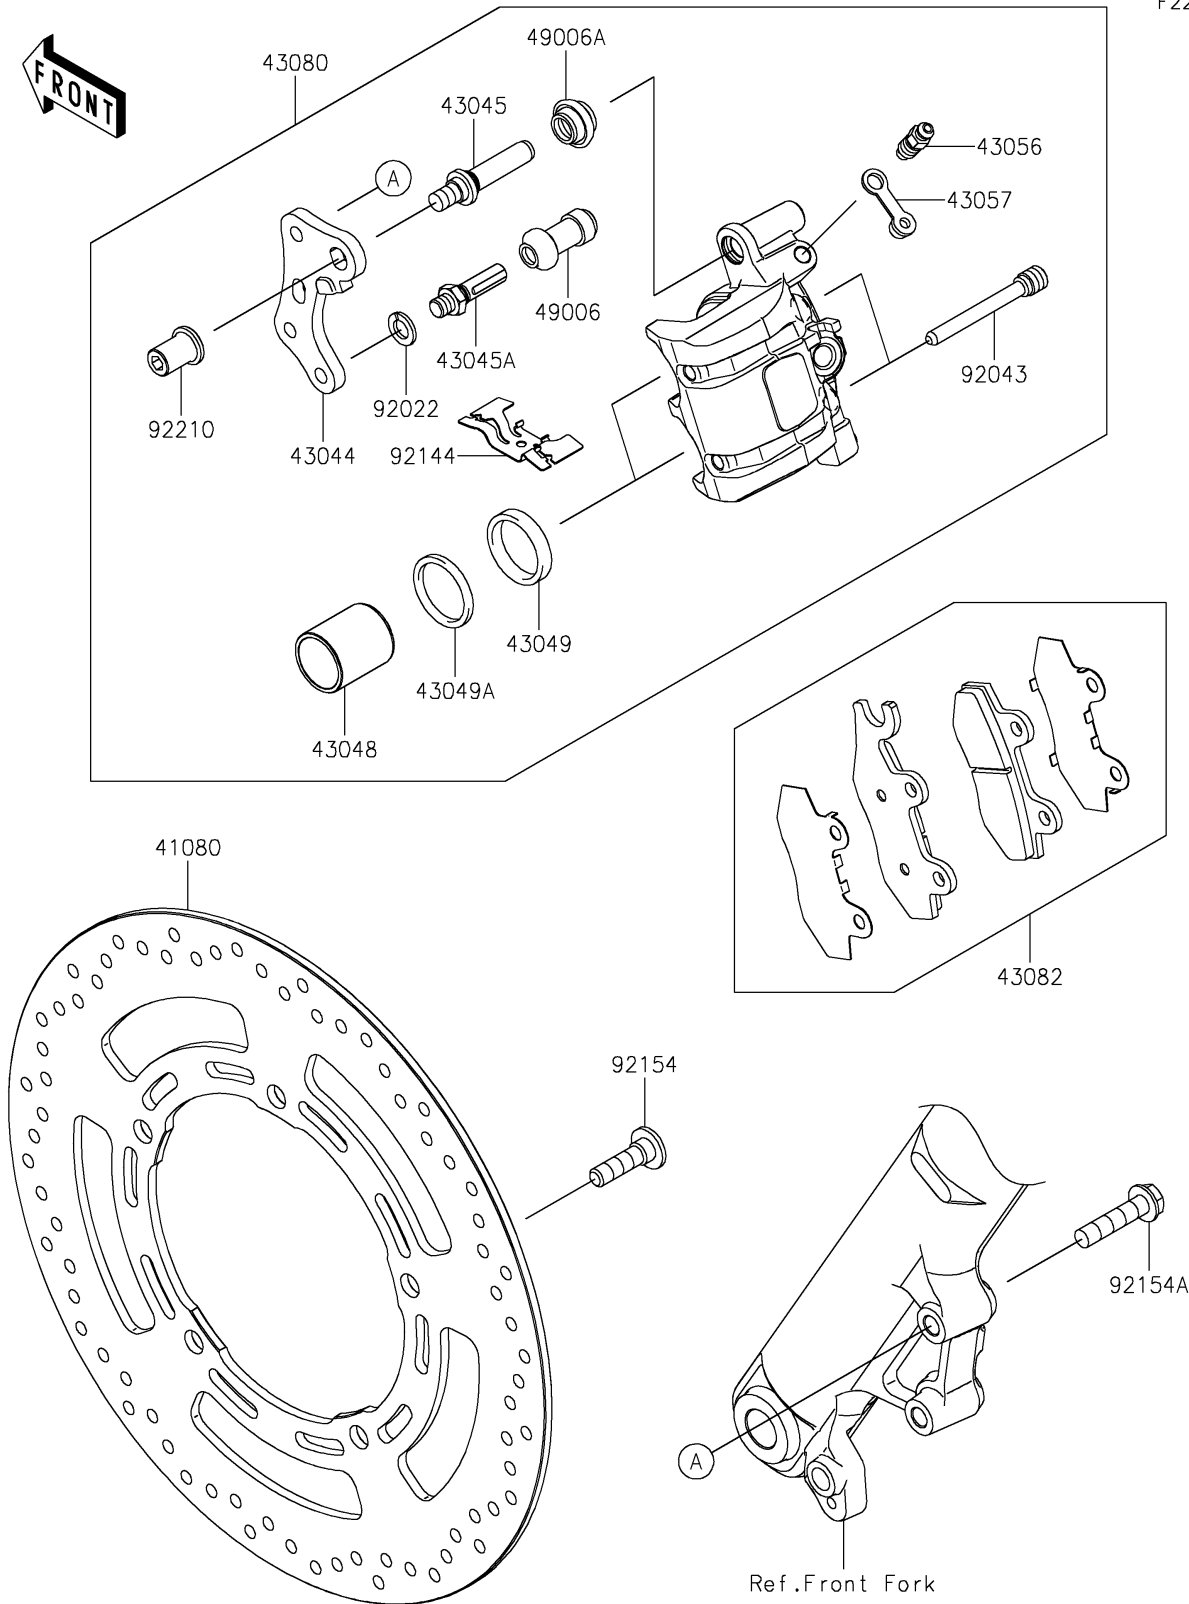

2025 Eliminator SE ABS

PARTS DIAGRAM

Front Brake

F2292

2025 Eliminator SE ABS

PARTS LIST

Front Brake

ITEM NAME

PART NUMBER

QUANTITY
