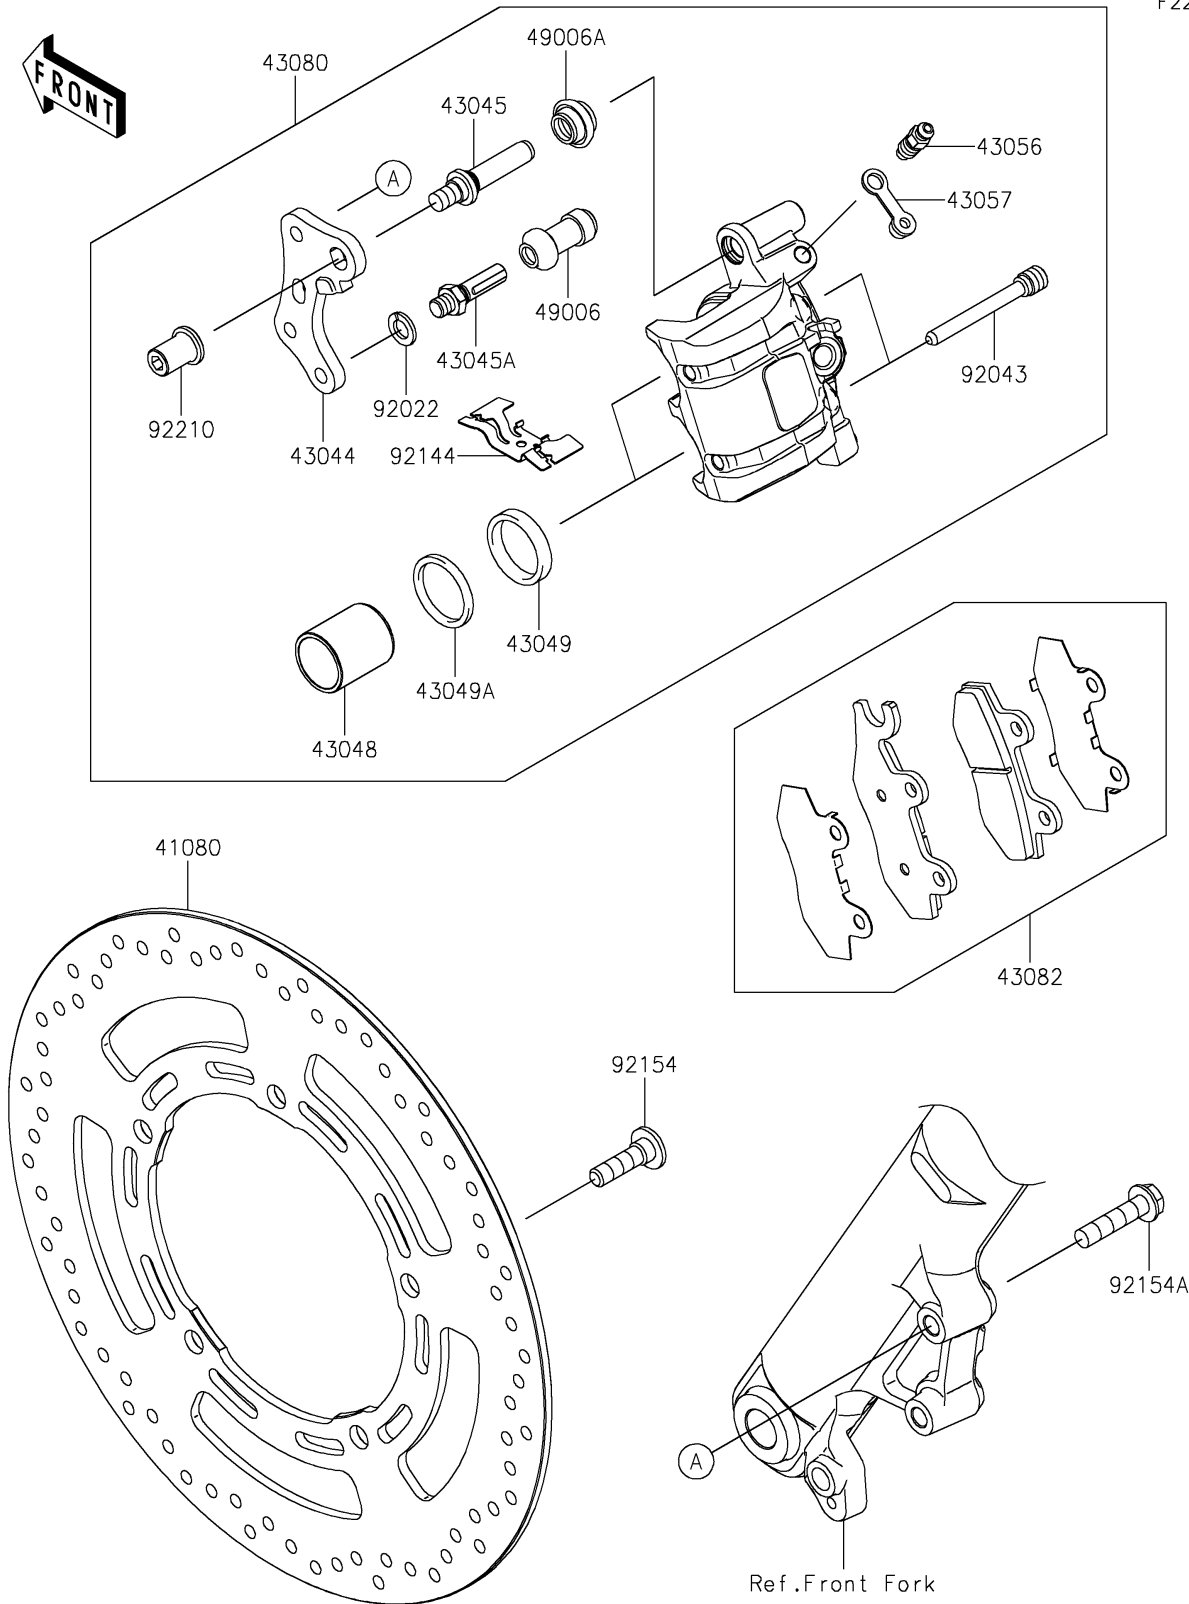

2026 Eliminator SE ABS

PARTS DIAGRAM

Front Brake

F2292

2026 Eliminator SE ABS

PARTS LIST

Front Brake

ITEM NAME

PART NUMBER

QUANTITY
