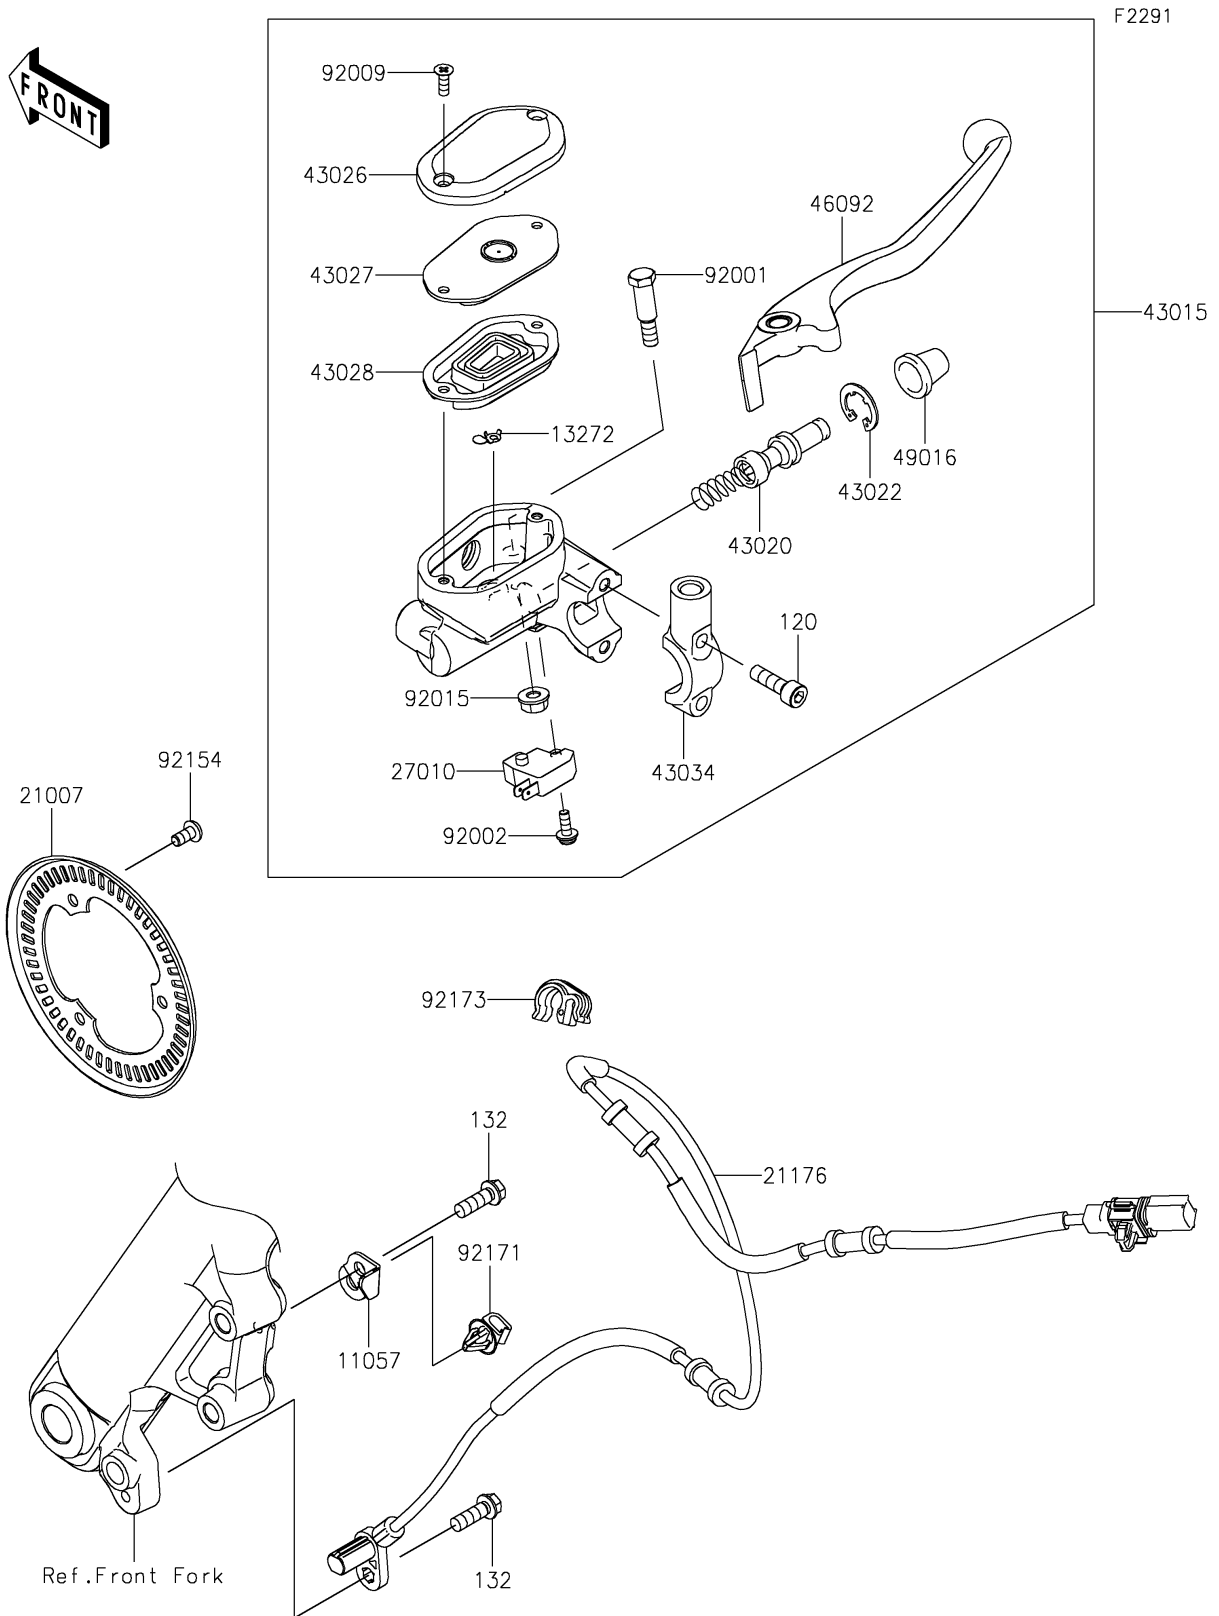

2024 Eliminator[®] SE

PARTS DIAGRAM Front Master Cylinder

2024 Eliminator[®] SE

PARTS LIST

Front Master Cylinder

ITEM NAME

PART NUMBER

QUANTITY
