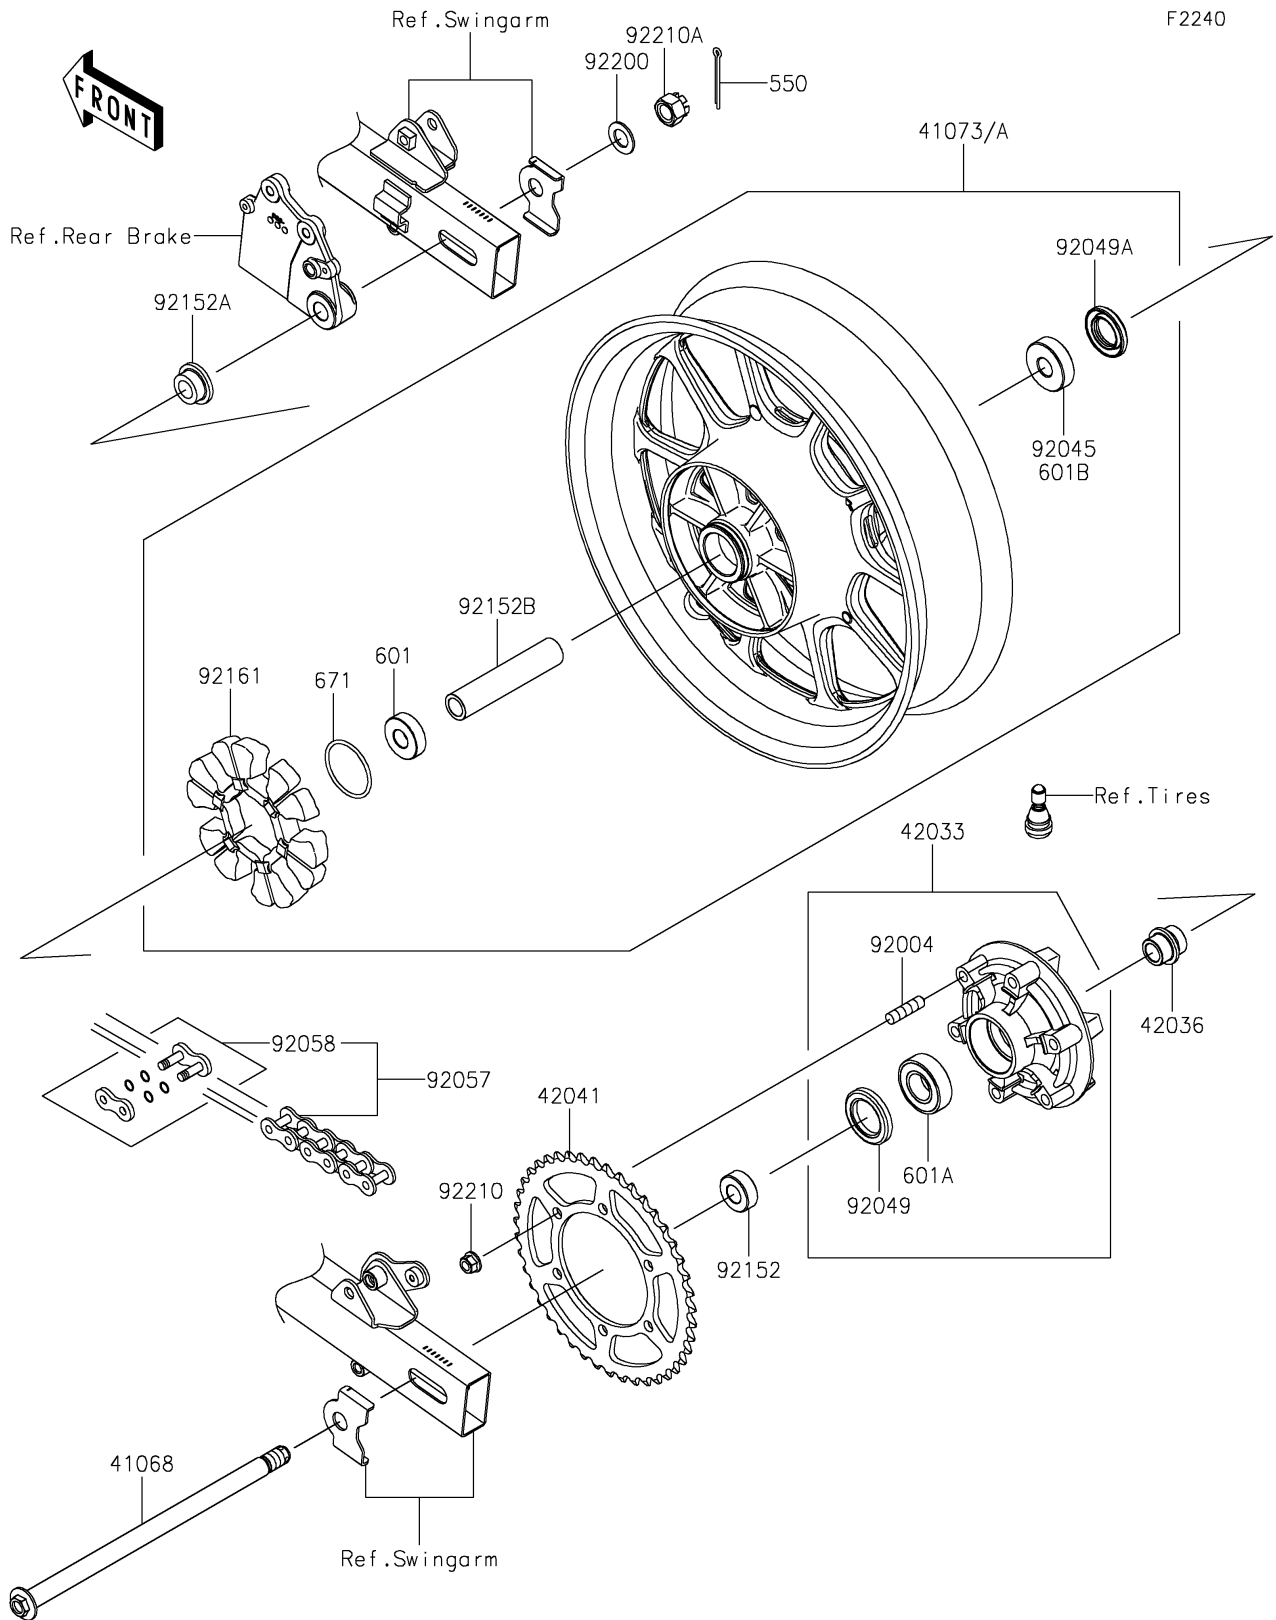

2025 Eliminator SE ABS

PARTS DIAGRAM

Rear Wheel/Chain

2025 Eliminator SE ABS

PARTS LIST

Rear Wheel/Chain

ITEM NAME	PART NUMBER	QUANTITY
AXLE,RR (Ref # 41068)	41068-0644	1
WHEEL-ASSY,RR,G.BLACK (Ref # 41073)	41073-0840-QT	1
COUPLING-ASSY,RR HUB (Ref # 42033)	42033-0574	1
SLEEVE,RR HUB,L=30 (Ref # 42036)	42036-1055	1
SPROCKET-HUB,43T (Ref # 42041)	42041-0193	1
STUD,10X19 (Ref # 92004)	92004-0048	6
SEAL-OIL,35X52X7 (Ref # 92049)	92049-0730	1
SEAL-OIL,27X47X7 (Ref # 92049A)	92049-0802	1
CHAIN,DRIVE,RK520X112L (Ref # 92057)	92057-0923	1
JOINT-CHAIN,DRIVE (Ref # 92058)	92058-0090	1
COLLAR,17X35X13 (Ref # 92152)	92152-0843	1
COLLAR,17X28(38)X15 (Ref # 92152A)	92152-0844	1
COLLAR,17.2X25X121 (Ref # 92152B)	92152-2387	1
DAMPER,RR HUB SHOCK (Ref # 92161)	92161-0700	1
WASHER,17.3X30X2 (Ref # 92200)	92200-1916	1
NUT,LOCK,FLANGED,10MM (Ref # 92210)	92210-1139	6
NUT,CASTLE,16X19 (Ref # 92210A)	92210-1585	1
PIN-COTTER,4.0X35 (Ref # 550)	550AA4035	1
BEARING-BALL,#6203UUC3 (Ref # 601)	601B6203UU	1
BEARING-BALL,#6205G (Ref # 601A)	601B6205G	1
BEARING-BALL,6303LLUC3/2ASU68 (Ref # 601B)	601B6303UU	1
O RING,50MM (Ref # 671)	671B2550	1