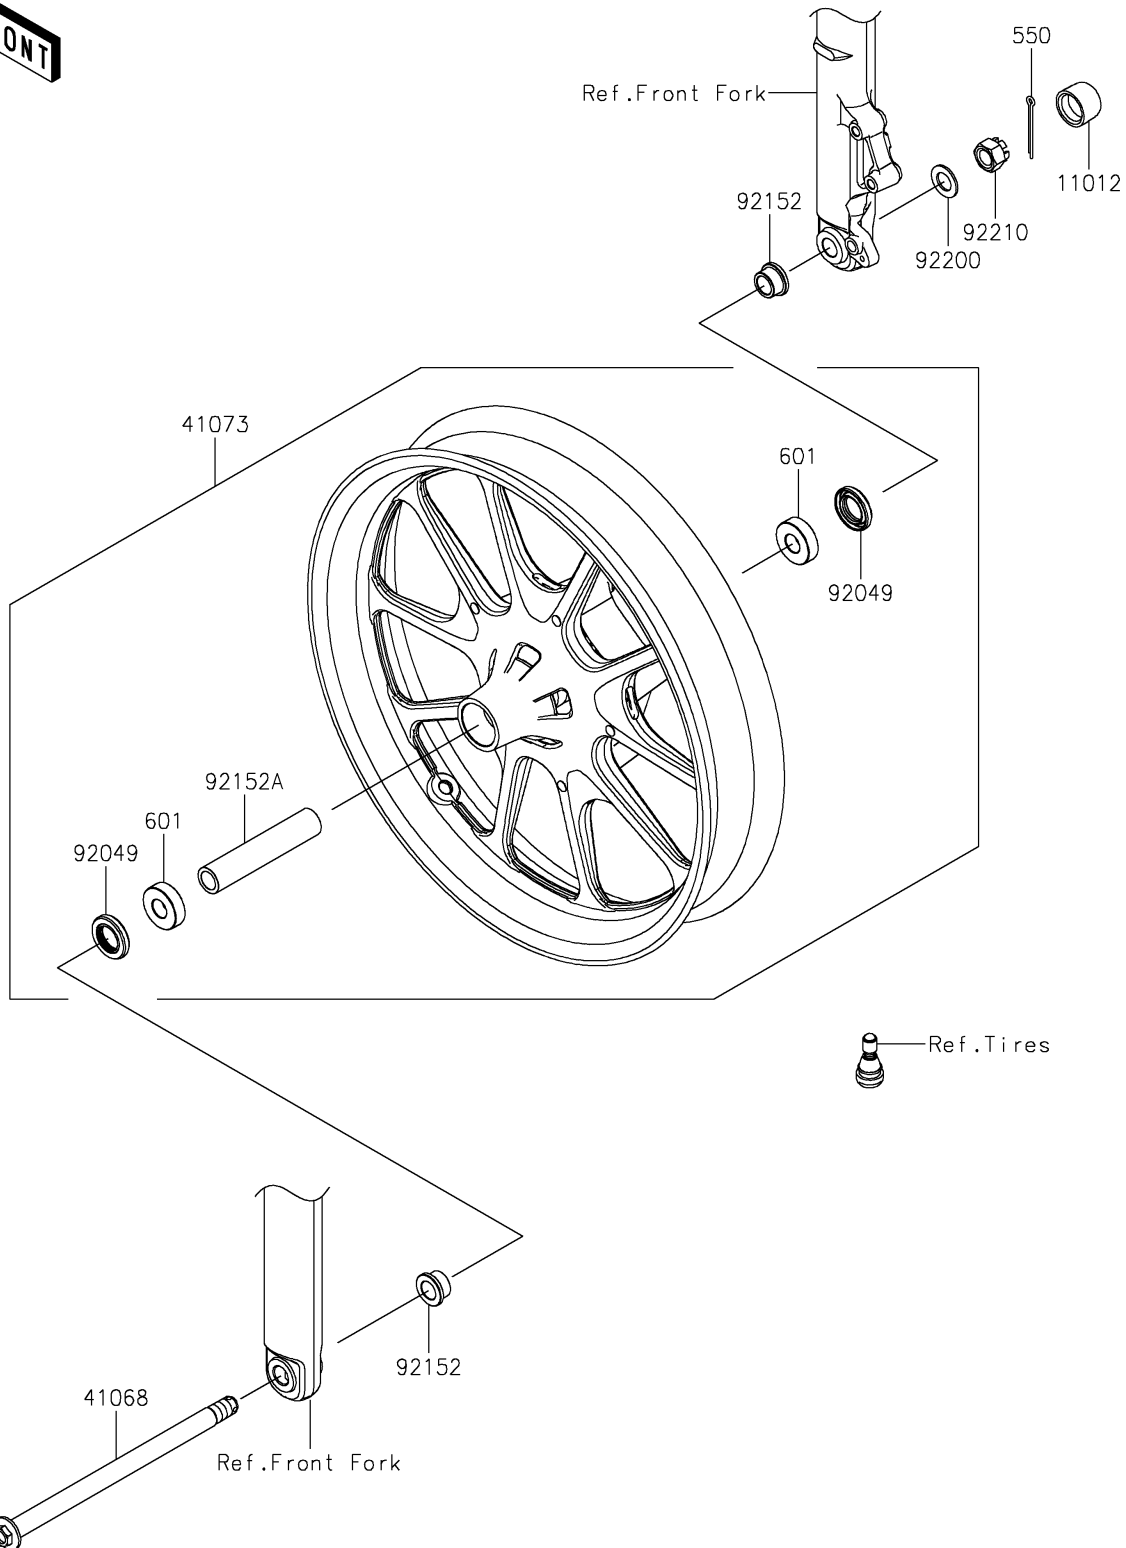

2026 ELIMINATOR® SE ABS

PARTS DIAGRAM

Front Wheel

F2230

2026 ELIMINATOR[®] SE ABS

PARTS LIST

Front Wheel

ITEM NAME

PART NUMBER

QUANTITY
