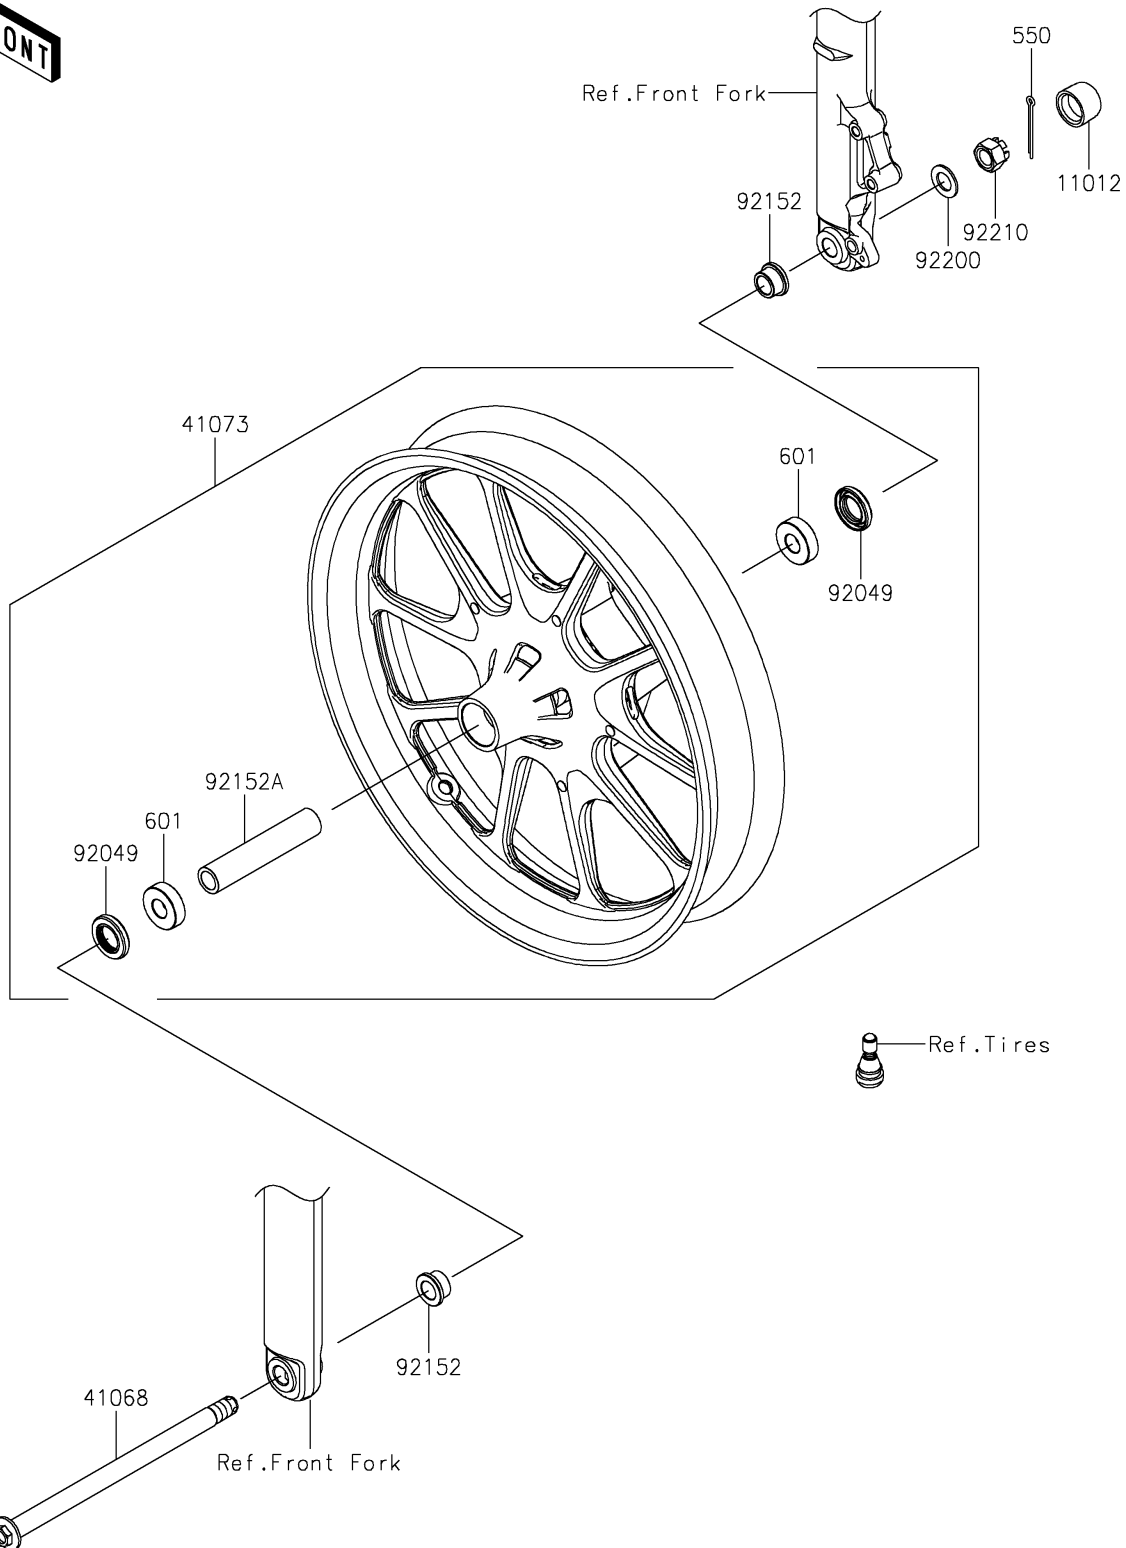

2024 ELIMINATOR® SE ABS

PARTS DIAGRAM

Front Wheel

F2230

2024 ELIMINATOR[®] SE ABS

PARTS LIST

Front Wheel

ITEM NAME

PART NUMBER

QUANTITY
