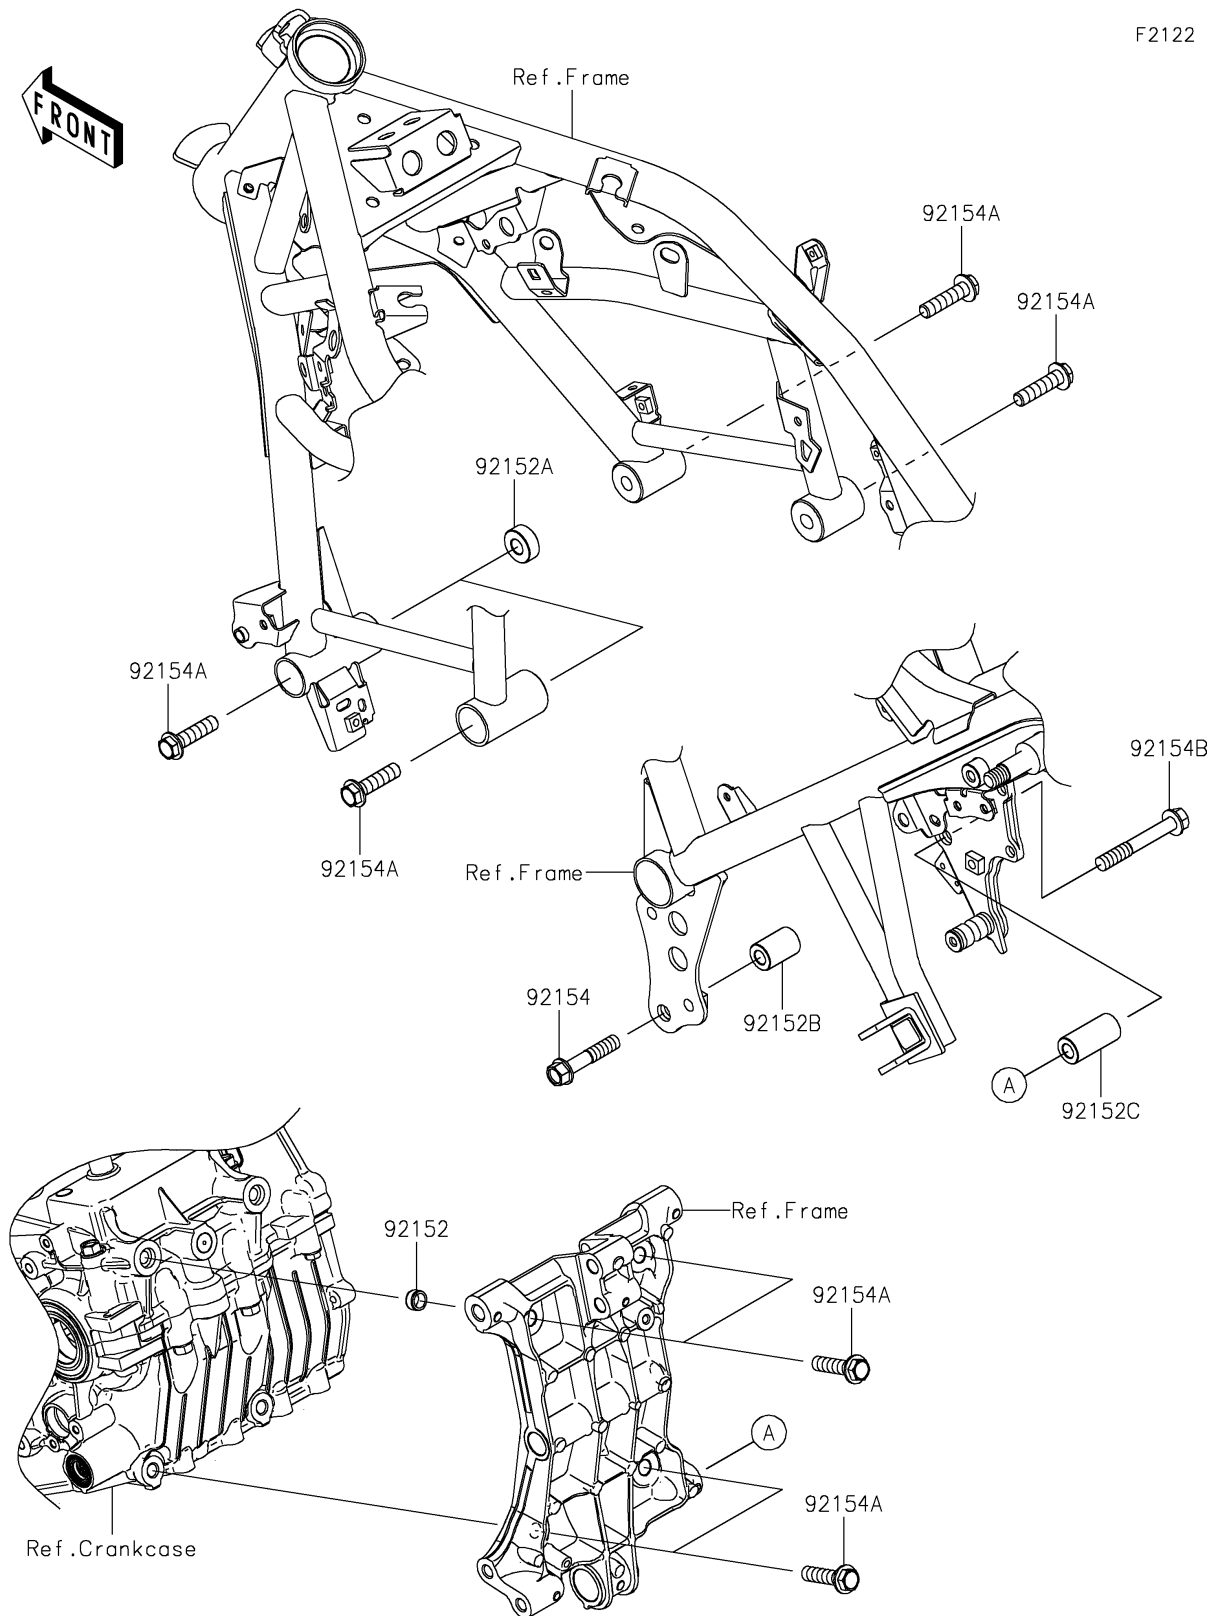

2024 Eliminator[®] SE

PARTS DIAGRAM

Engine Mount

F2122

2024 Eliminator[®] SE

PARTS LIST Engine Mount

ITEM NAME

PART NUMBER

QUANTITY
