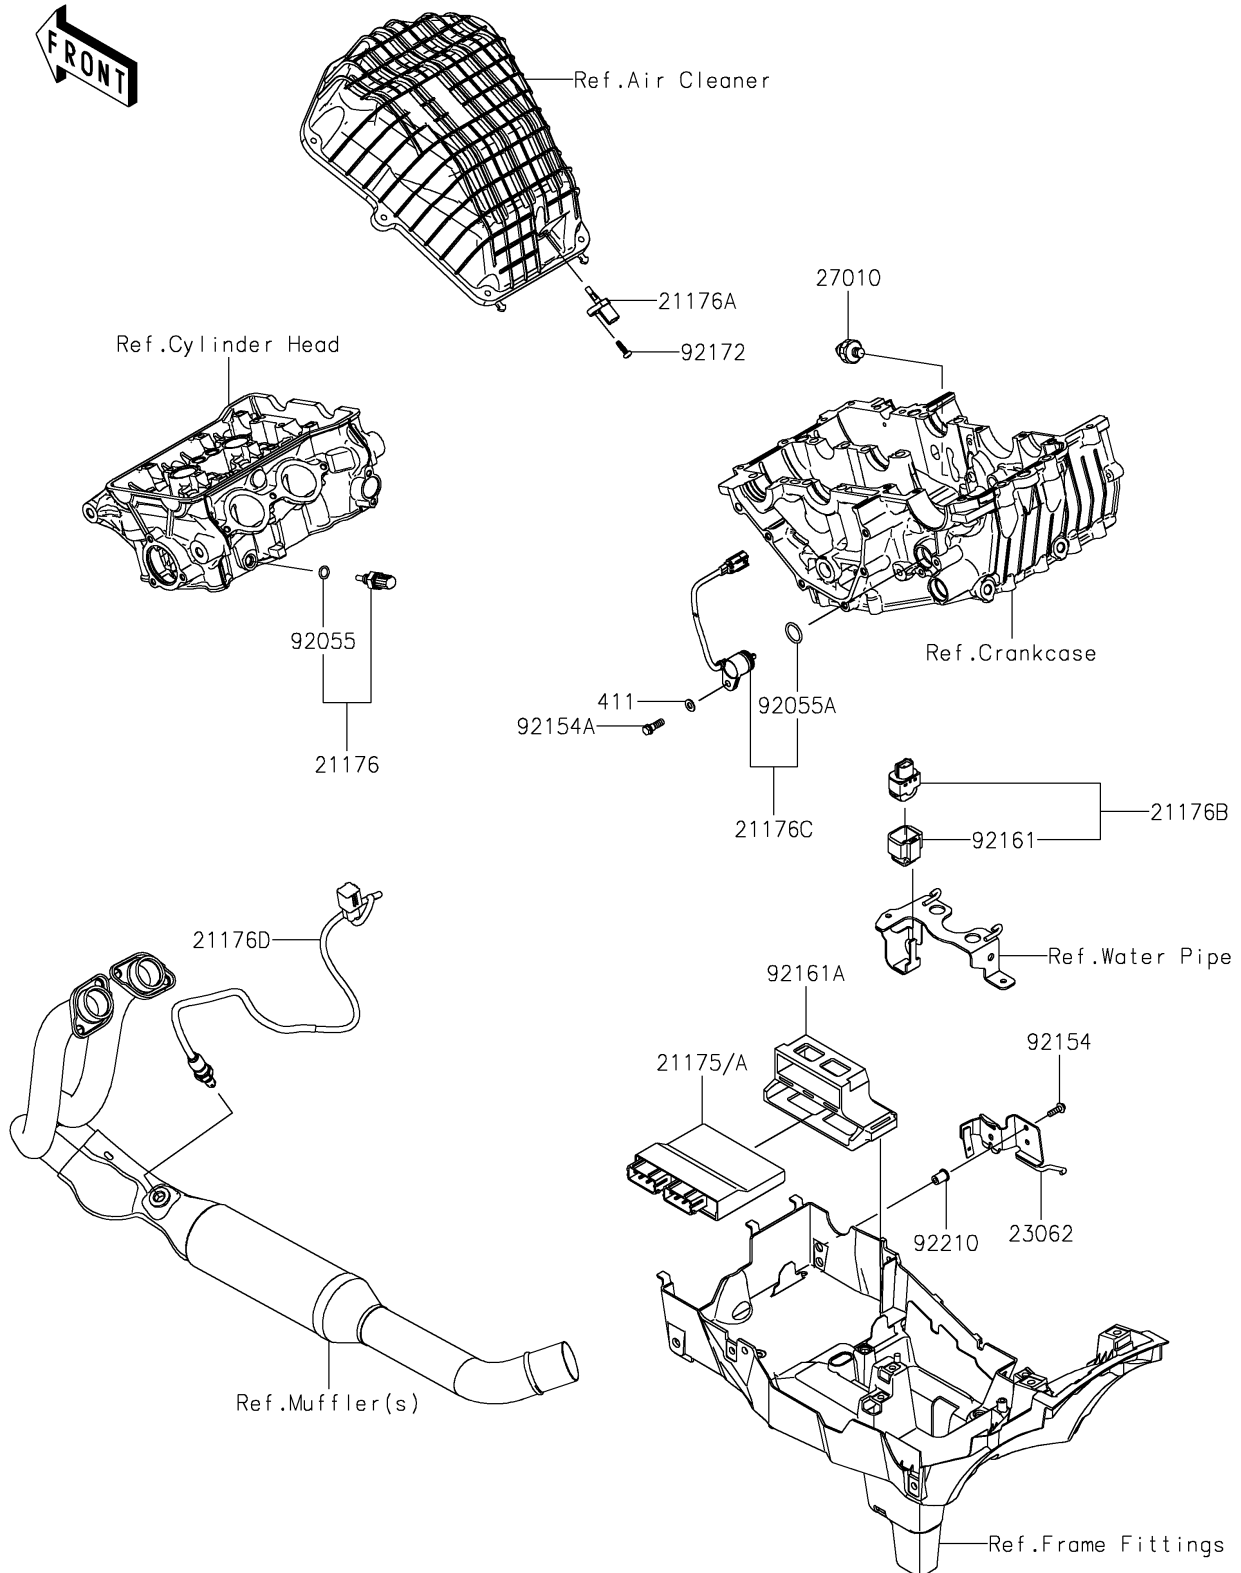

2024 Eliminator® SE

PARTS DIAGRAM

Fuel Injection

E1530

2024 Eliminator[®] SE

PARTS LIST

Fuel Injection

ITEM NAME

PART NUMBER

QUANTITY
