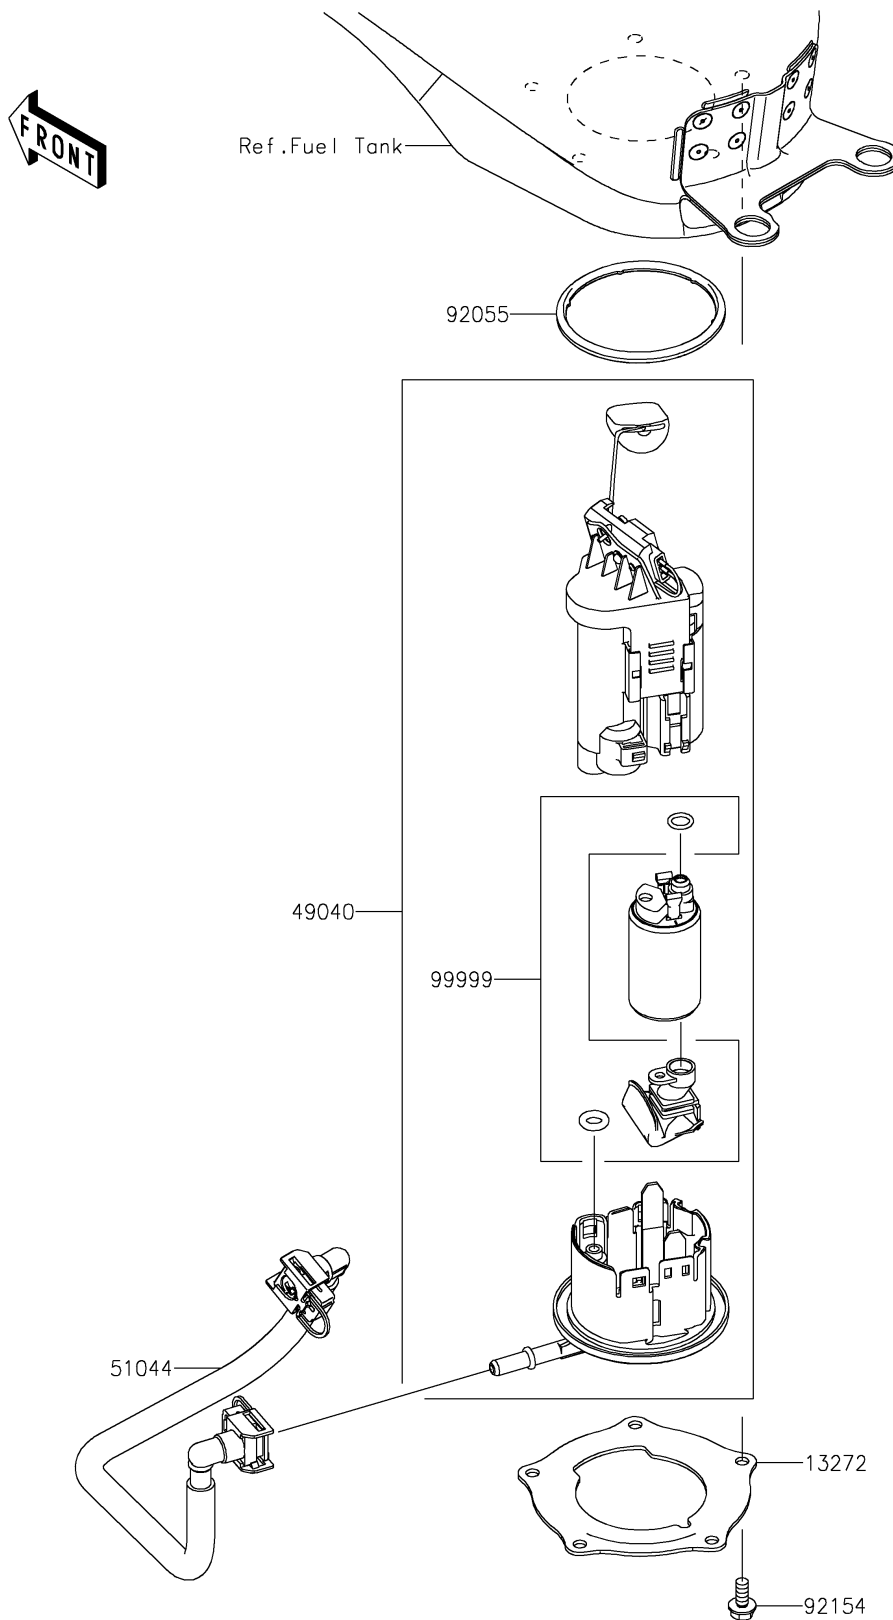

2024 Eliminator[®] SE

PARTS DIAGRAM

Fuel Pump

Kawasaki

Let the Good Times Roll[®]

E1520

2024 Eliminator[®] SE

PARTS LIST

Fuel Pump

ITEM NAME	PART NUMBER	QUANTITY
PLATE,FUEL PUMP (Ref # 13272)	13272-2614	1
PUMP-FUEL (Ref # 49040)	49040-0823	1
TUBE-ASSY,FUEL (Ref # 51044)	51044-1000	1
RING-O,FUEL PUMP (Ref # 92055)	92055-0920	1
BOLT,FLANGED,6X12 (Ref # 92154)	92154-2335	5
KIT,FUEL FILTER (Ref # 99999)	99999-0893	1