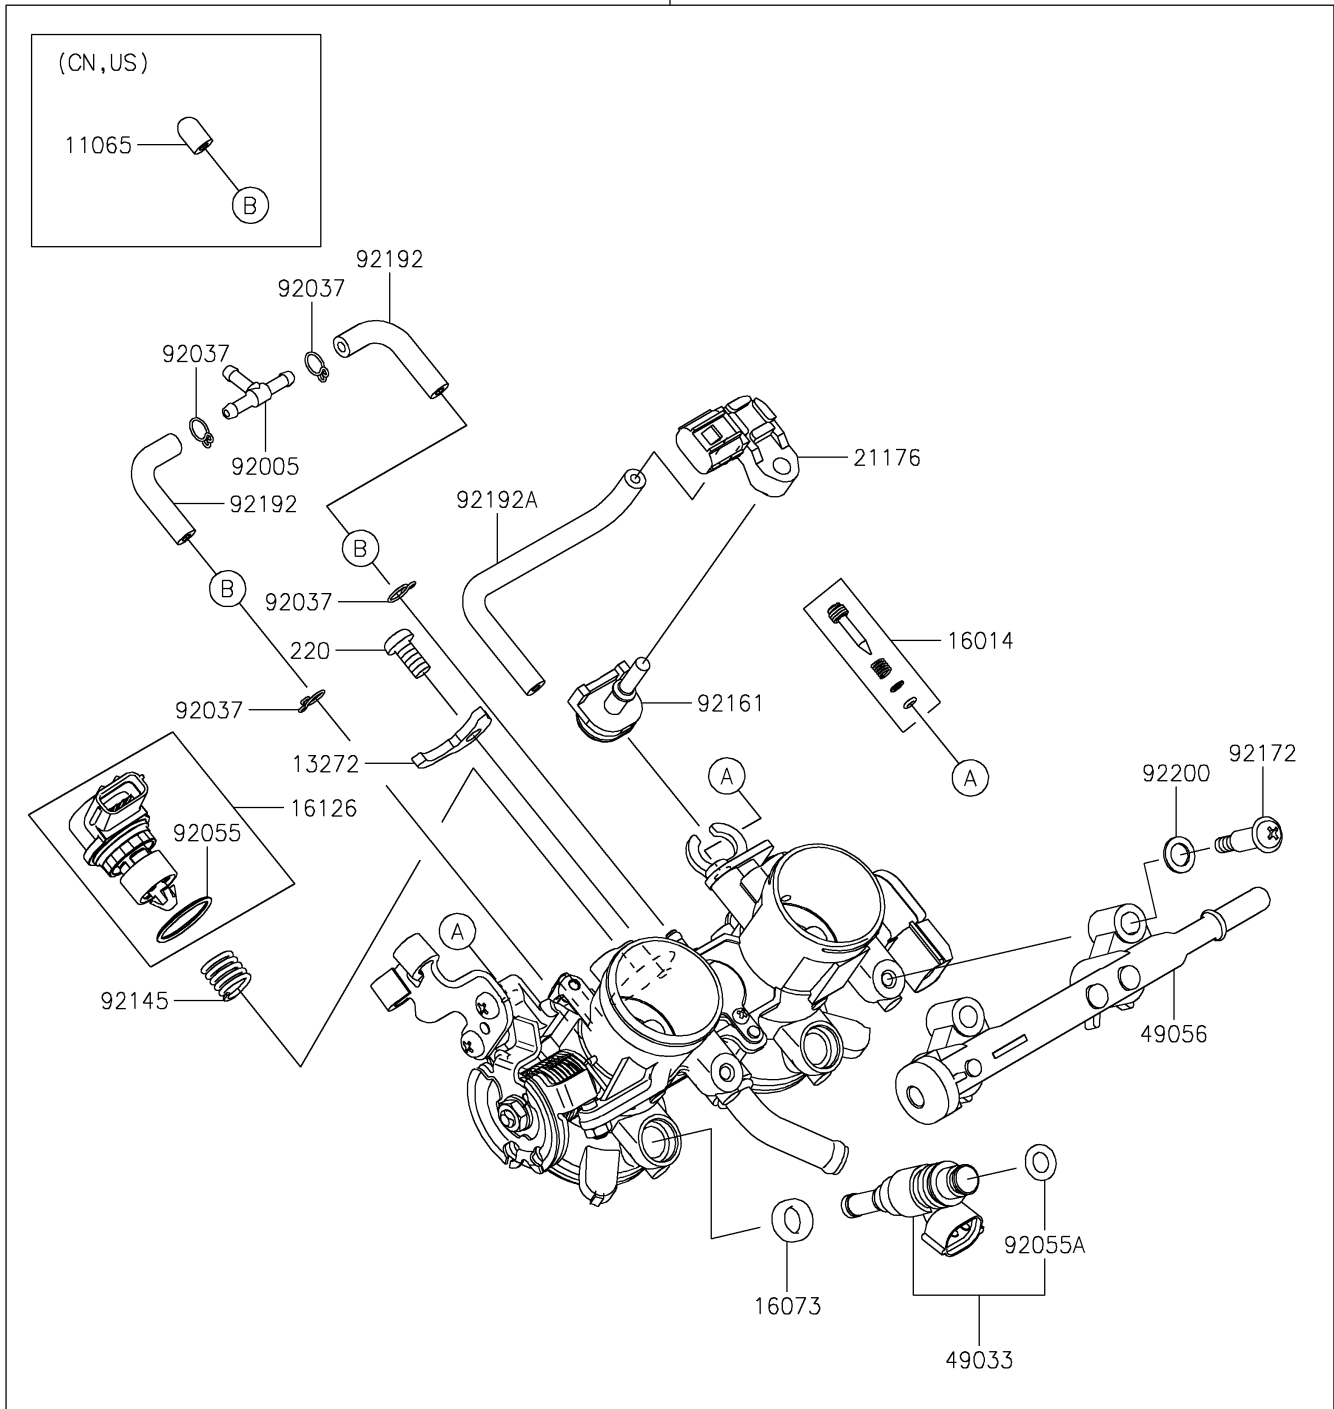

2026 ELIMINATOR® SE ABS

PARTS DIAGRAM

Throttle

E1510

16163/A

2026 ELIMINATOR® SE ABS

PARTS LIST

Throttle

ITEM NAME

PART NUMBER

QUANTITY
