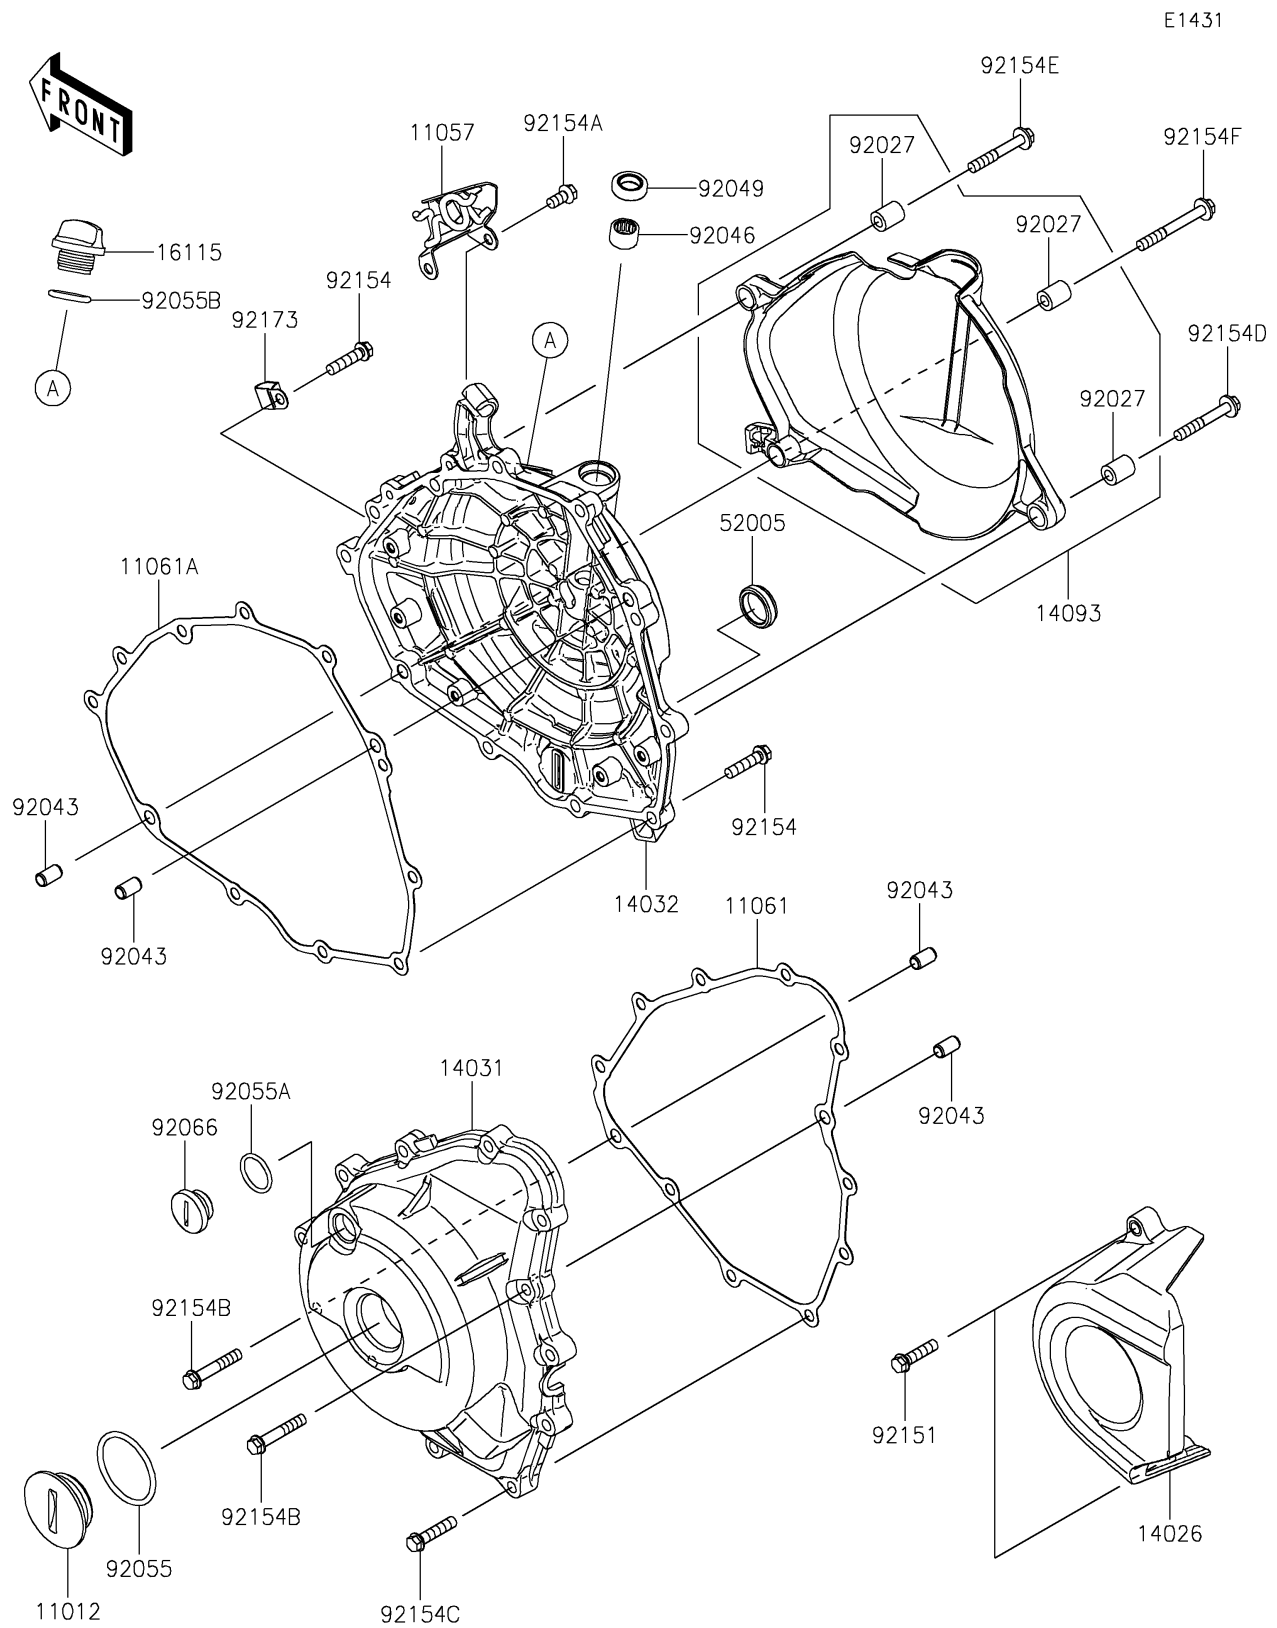

2024 Eliminator® SE

PARTS DIAGRAM

Engine Cover(s)

2024 Eliminator[®] SE

PARTS LIST

Engine Cover(s)

ITEM NAME

PART NUMBER

QUANTITY
