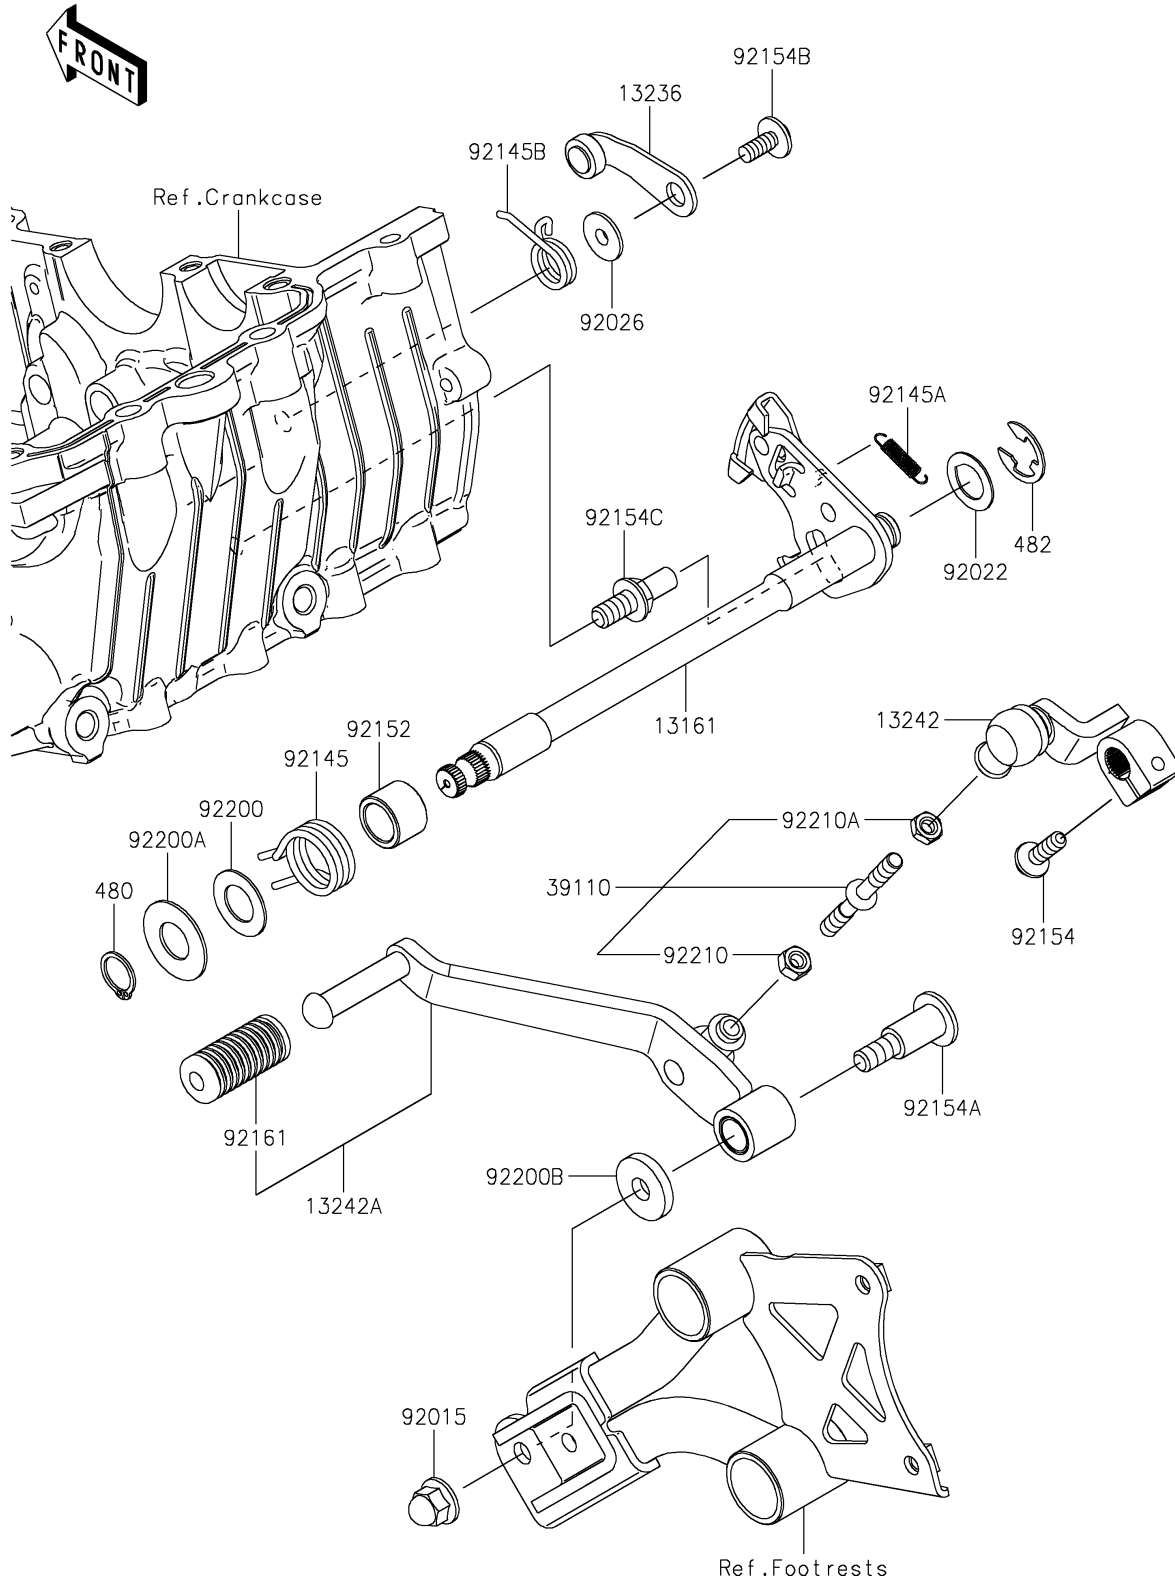

2025 Eliminator SE ABS

PARTS DIAGRAM

Gear Change Mechanism

E1370

2025 Eliminator SE ABS

PARTS LIST

Gear Change Mechanism

ITEM NAME	PART NUMBER	QUANTITY
-----------	-------------	----------