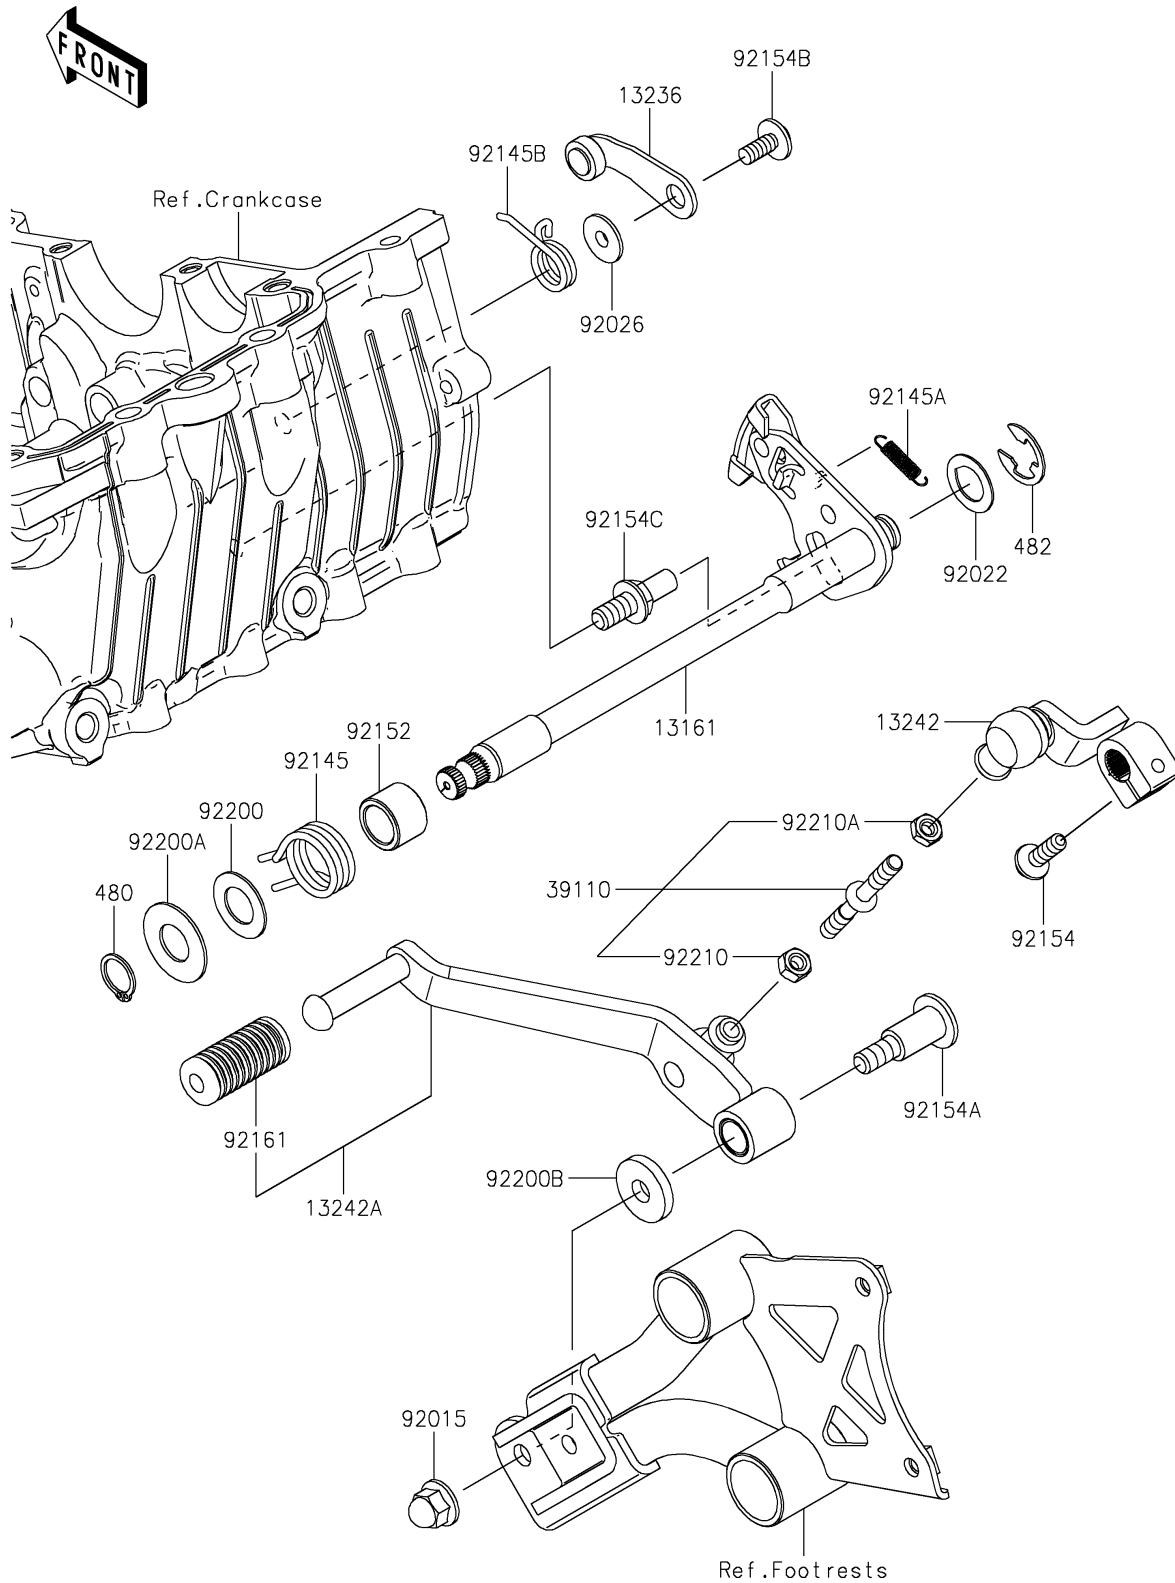

2024 Eliminator[®] SE

PARTS DIAGRAM

Gear Change Mechanism

E1370

2024 Eliminator[®] SE

PARTS LIST

Gear Change Mechanism

ITEM NAME

PART NUMBER

QUANTITY
