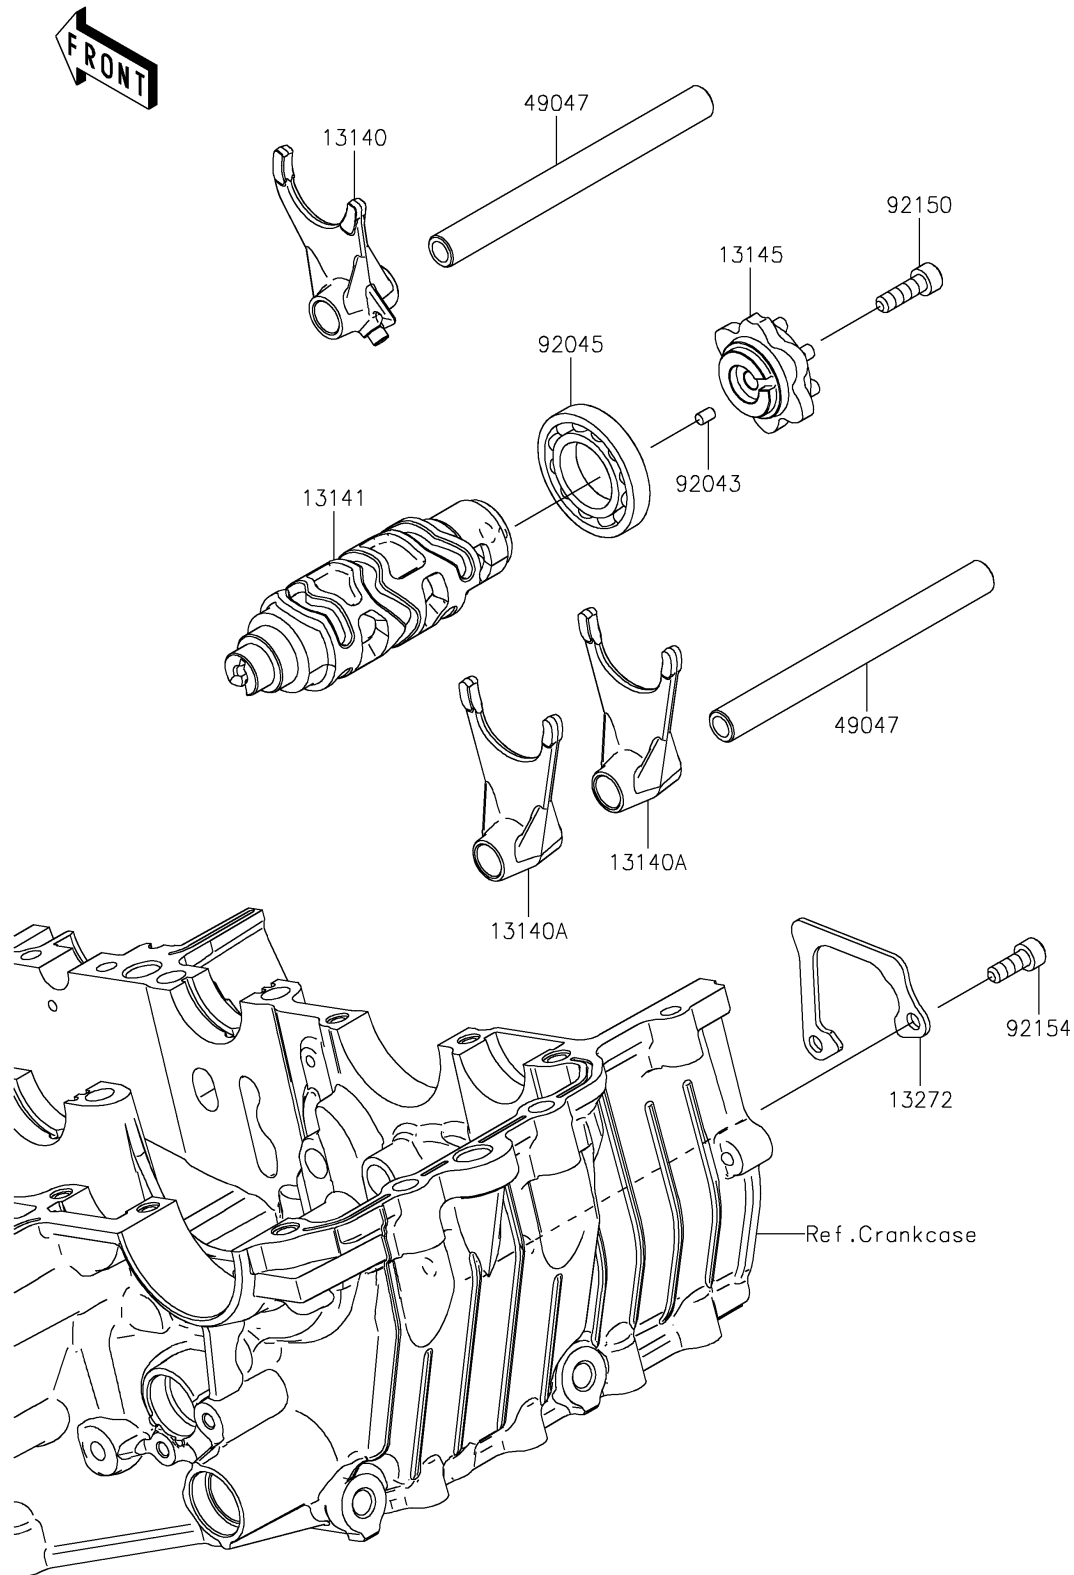

2026 ELIMINATOR® SE ABS

PARTS DIAGRAM

Gear Change Drum/Shift Fork(s)

E1362

2026 ELIMINATOR[®] SE ABS

PARTS LIST

Gear Change Drum/Shift Fork(s)

ITEM NAME

PART NUMBER

QUANTITY
