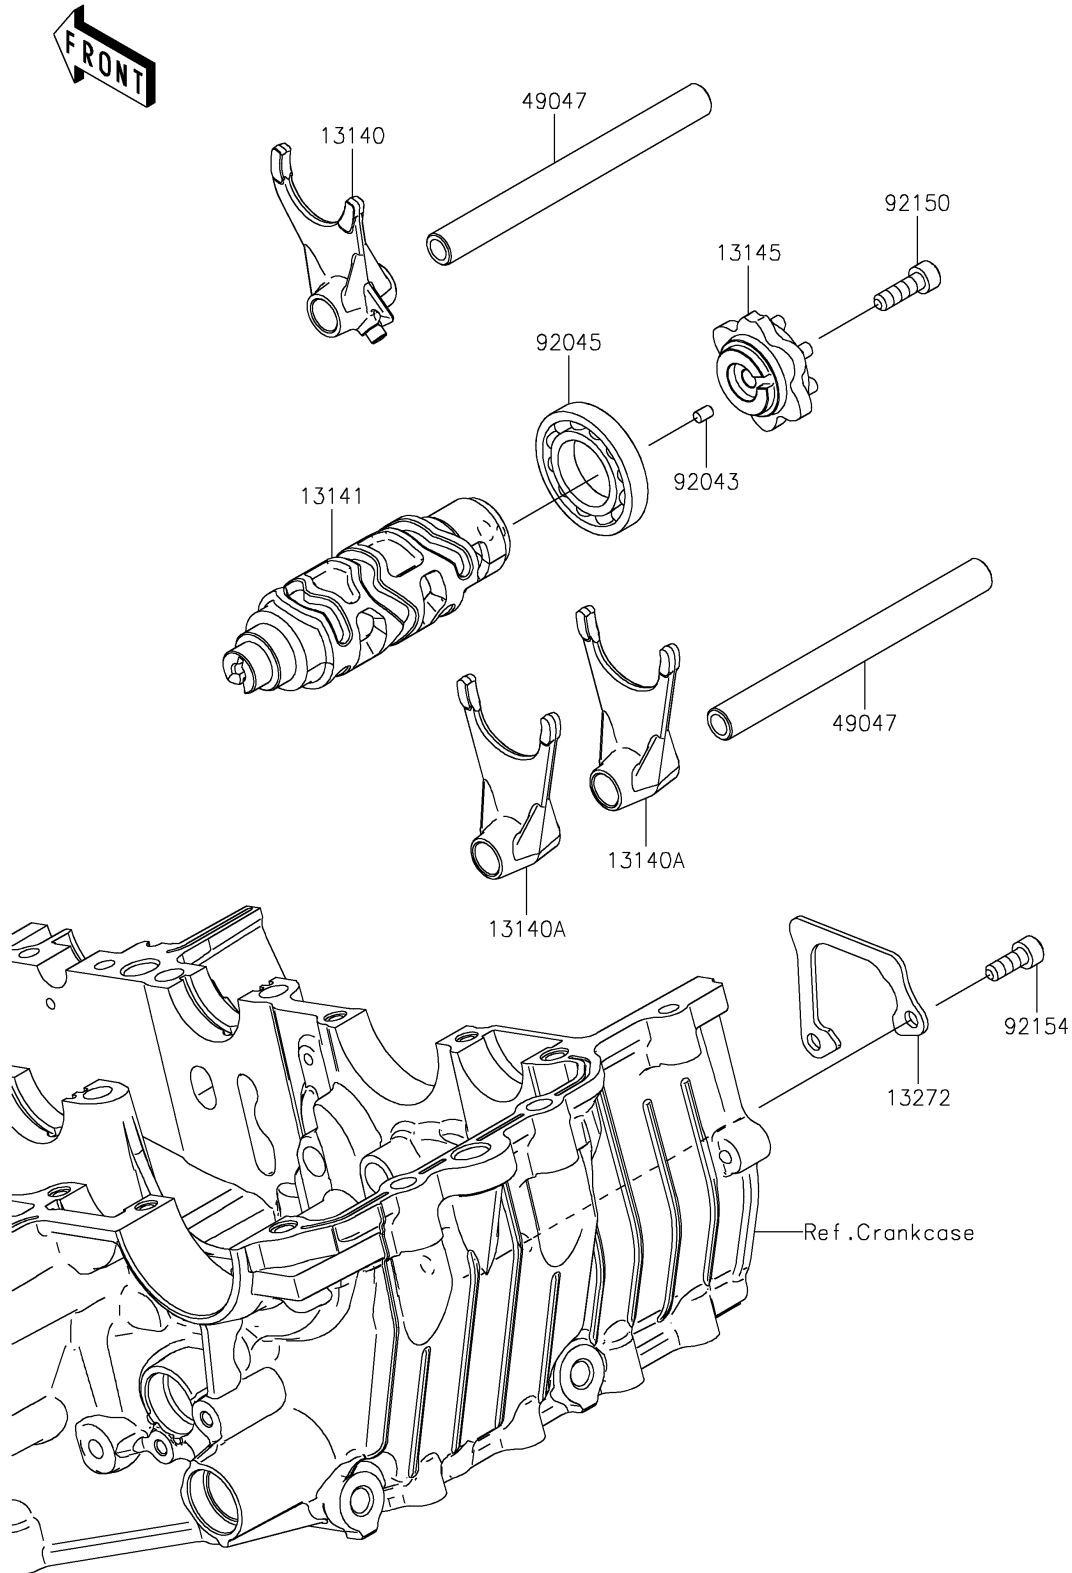

2024 Eliminator[®] SE

PARTS DIAGRAM

Gear Change Drum/Shift Fork(s)

E1362

2024 Eliminator[®] SE

PARTS LIST

Gear Change Drum/Shift Fork(s)

ITEM NAME

PART NUMBER

QUANTITY
