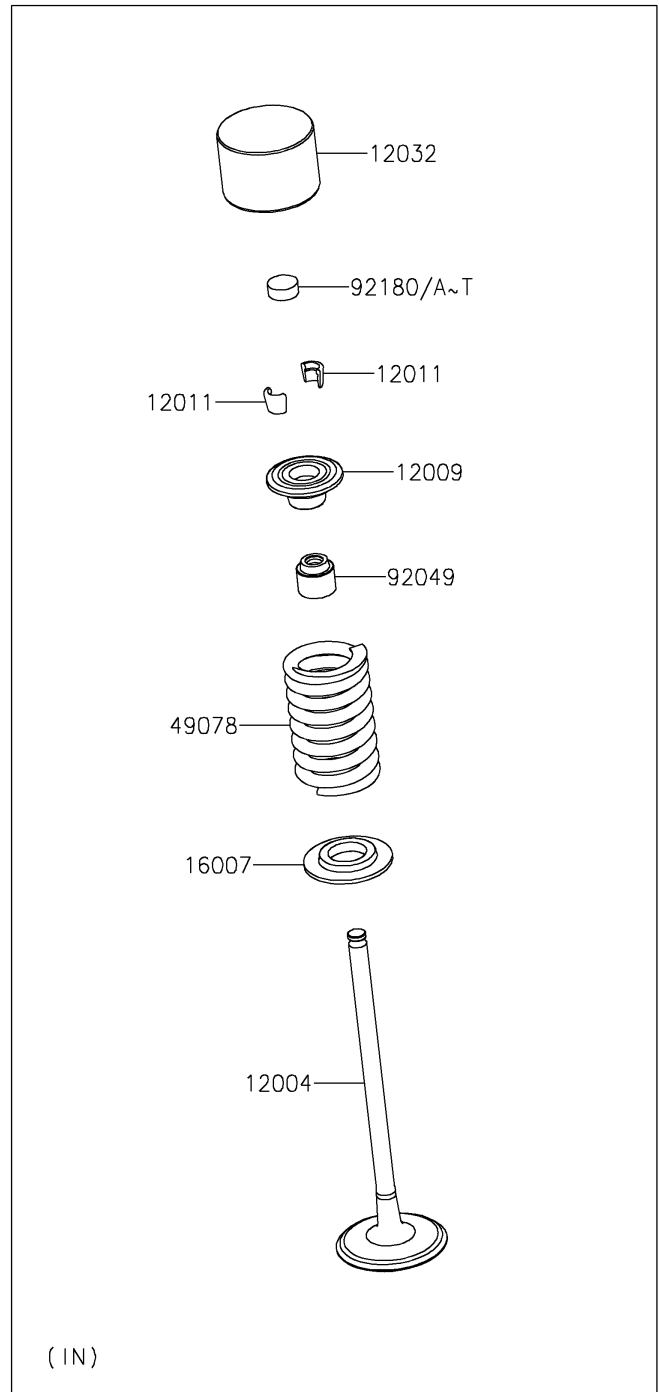

2024 Eliminator[®] SE

PARTS DIAGRAM

Valve(s)

E1210

2024 Eliminator[®] SE

PARTS LIST

Valve(s)

ITEM NAME

PART NUMBER

QUANTITY
