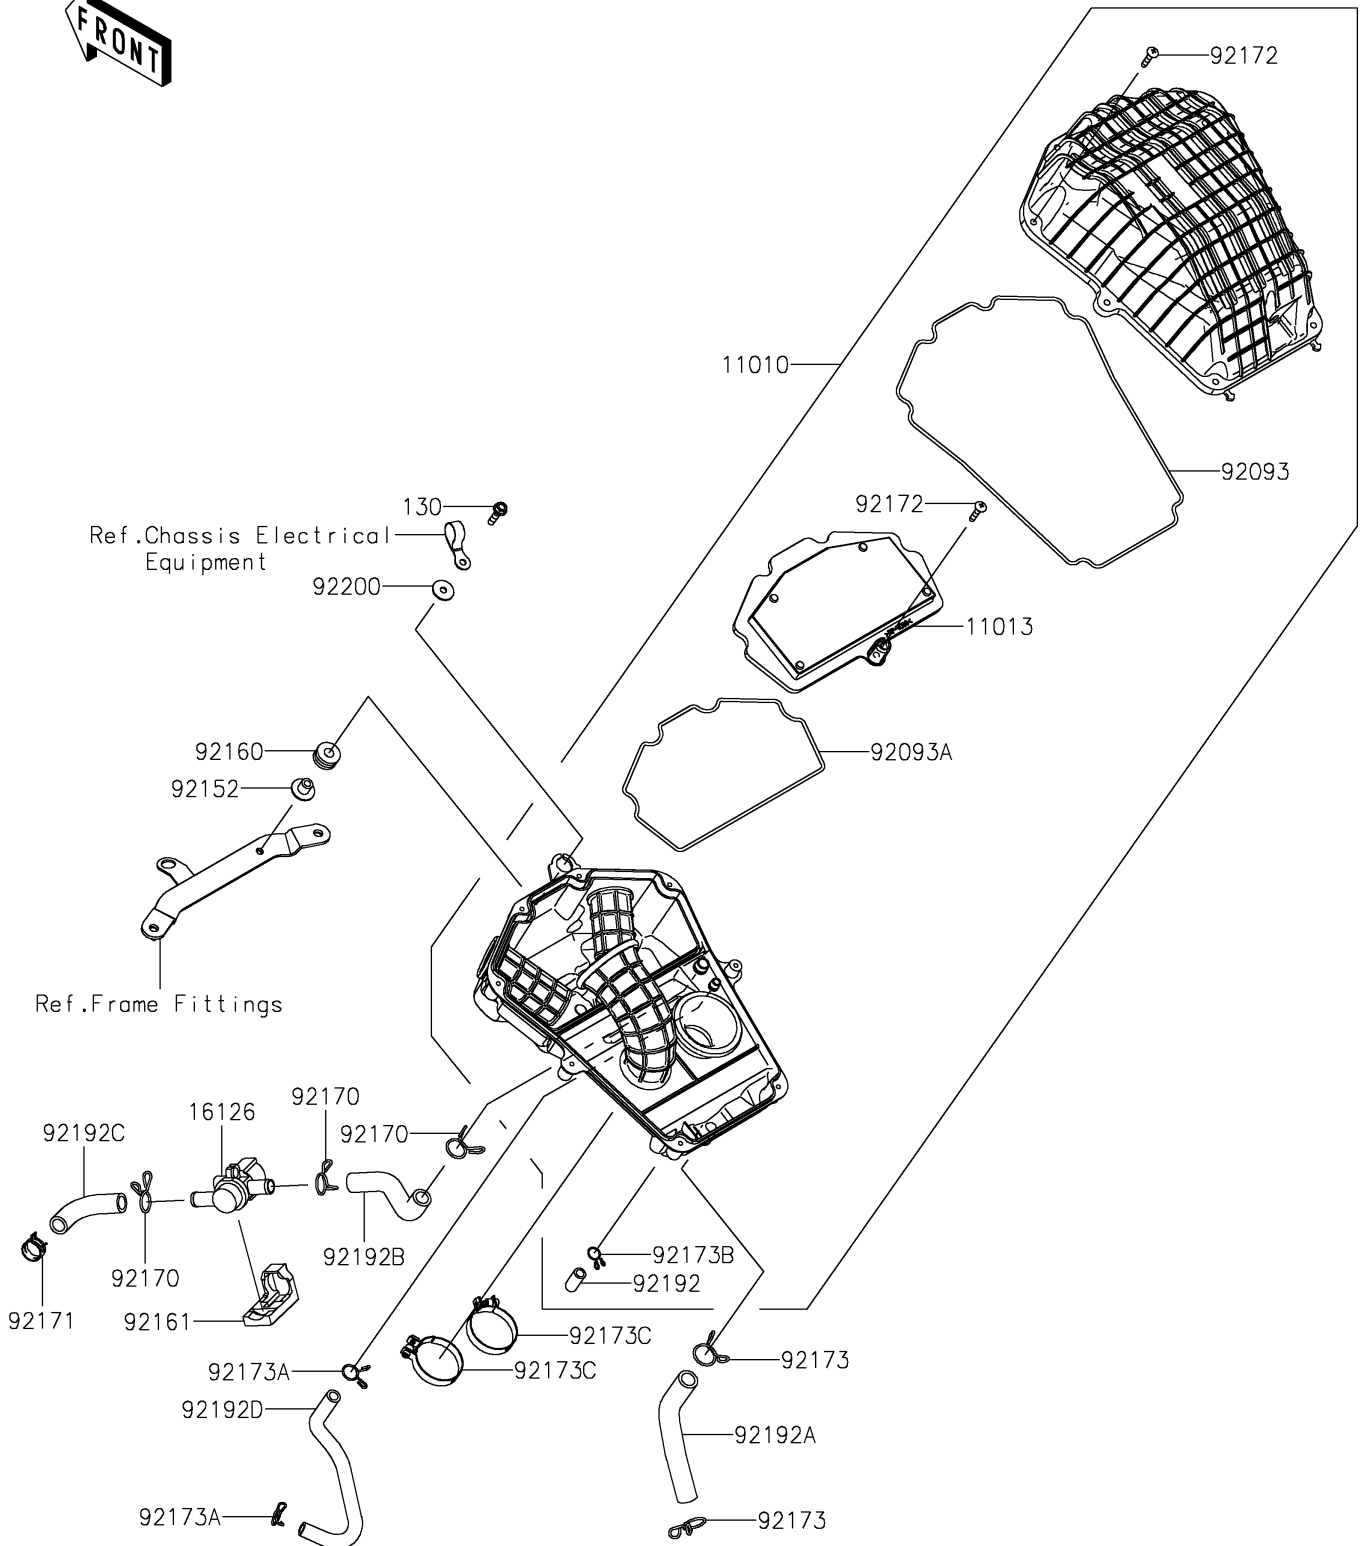

2026 ELIMINATOR® SE ABS

PARTS DIAGRAM

Air Cleaner

E1130

2026 ELIMINATOR[®] SE ABS

PARTS LIST

Air Cleaner

ITEM NAME

PART NUMBER

QUANTITY
