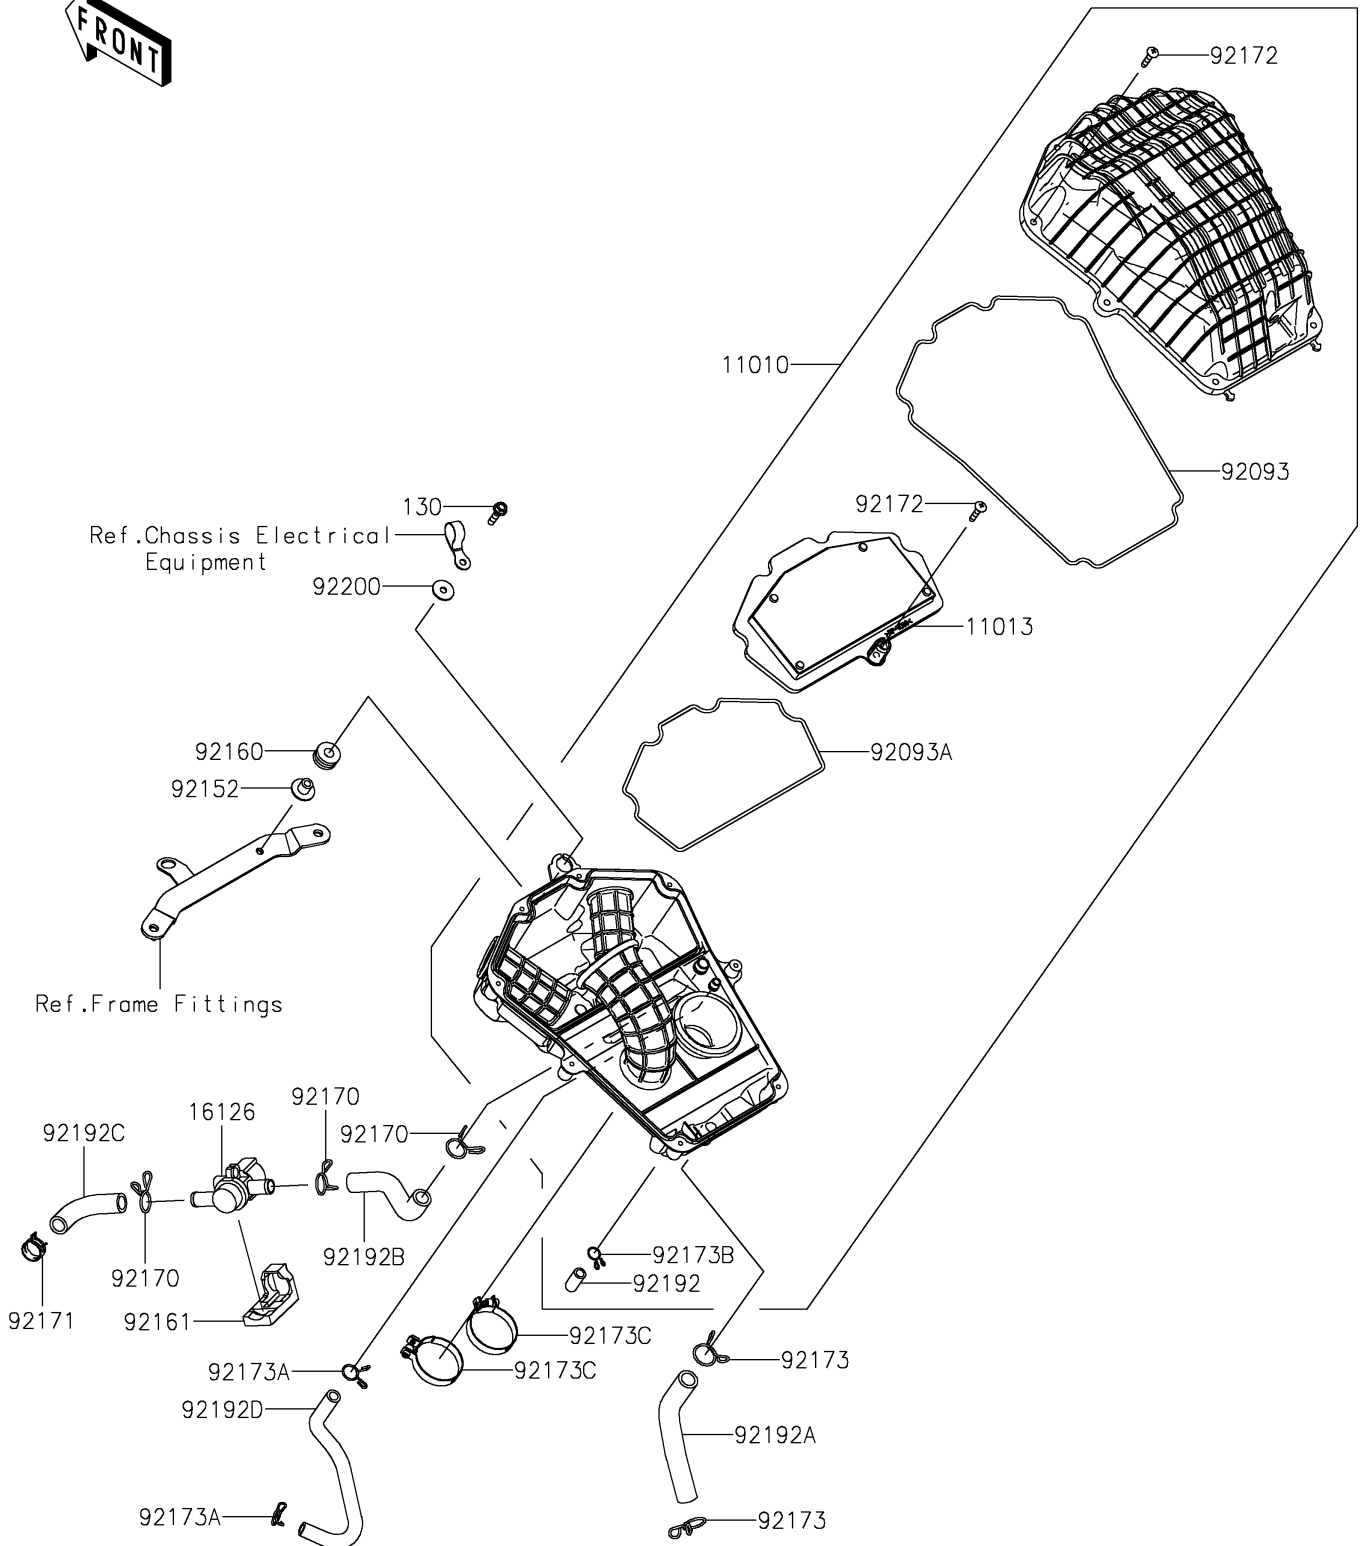

2024 Eliminator[®] SE

PARTS DIAGRAM

Air Cleaner

E1130

2024 Eliminator[®] SE

PARTS LIST

Air Cleaner

ITEM NAME

PART NUMBER

QUANTITY
