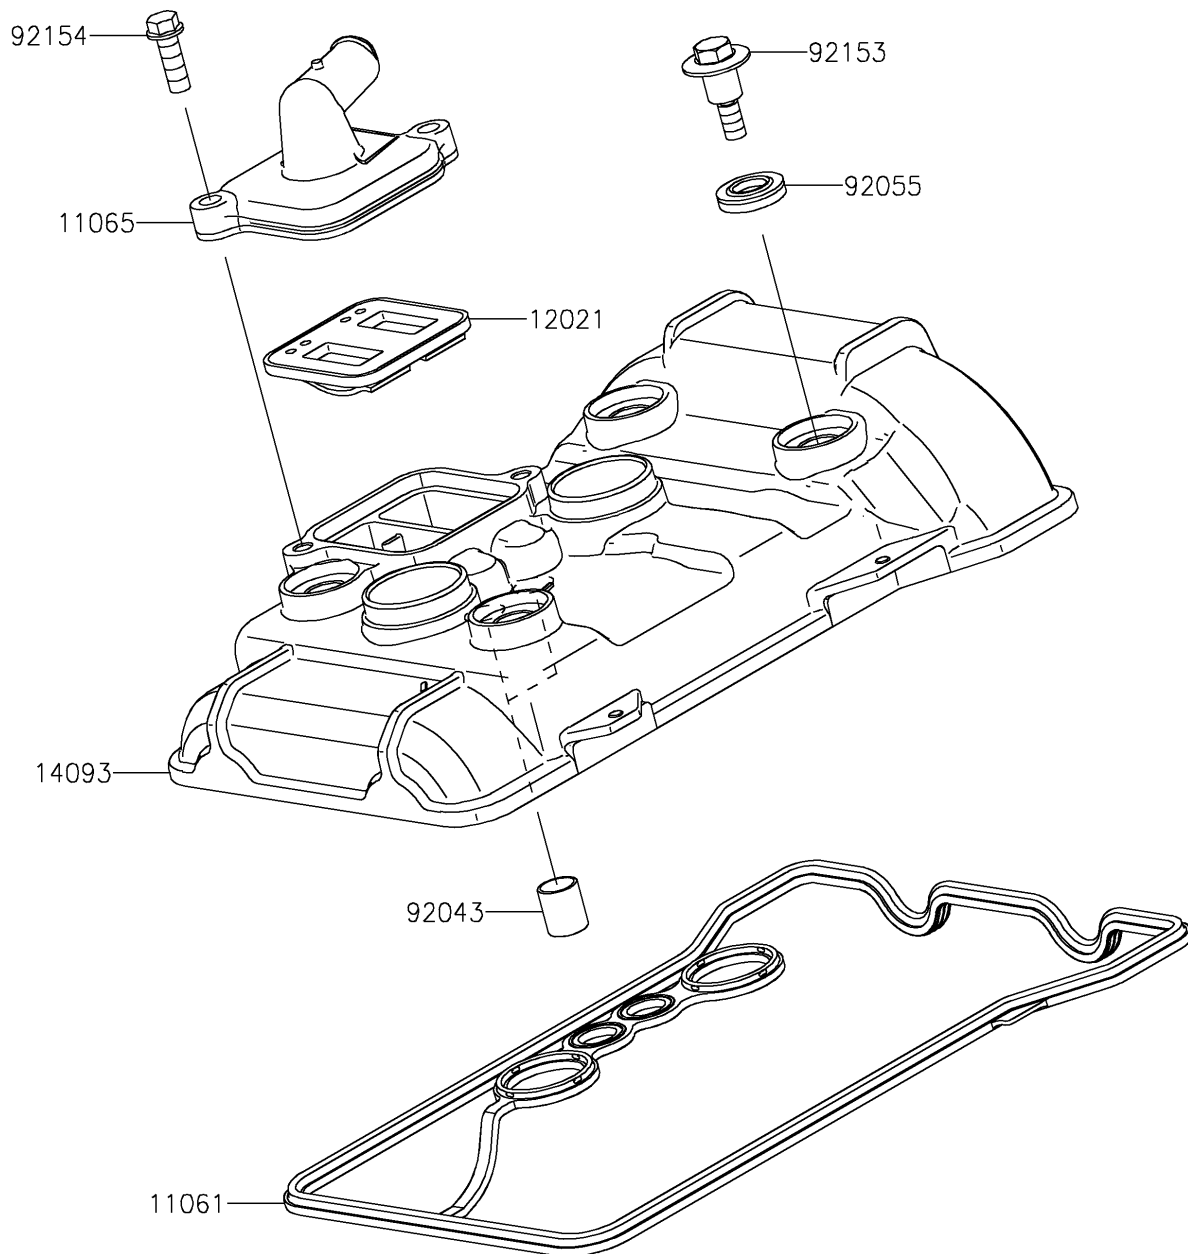

2026 ELIMINATOR® SE ABS

PARTS DIAGRAM

Cylinder Head Cover

E1112

2026 ELIMINATOR[®] SE ABS

PARTS LIST

Cylinder Head Cover

ITEM NAME

PART NUMBER

QUANTITY
