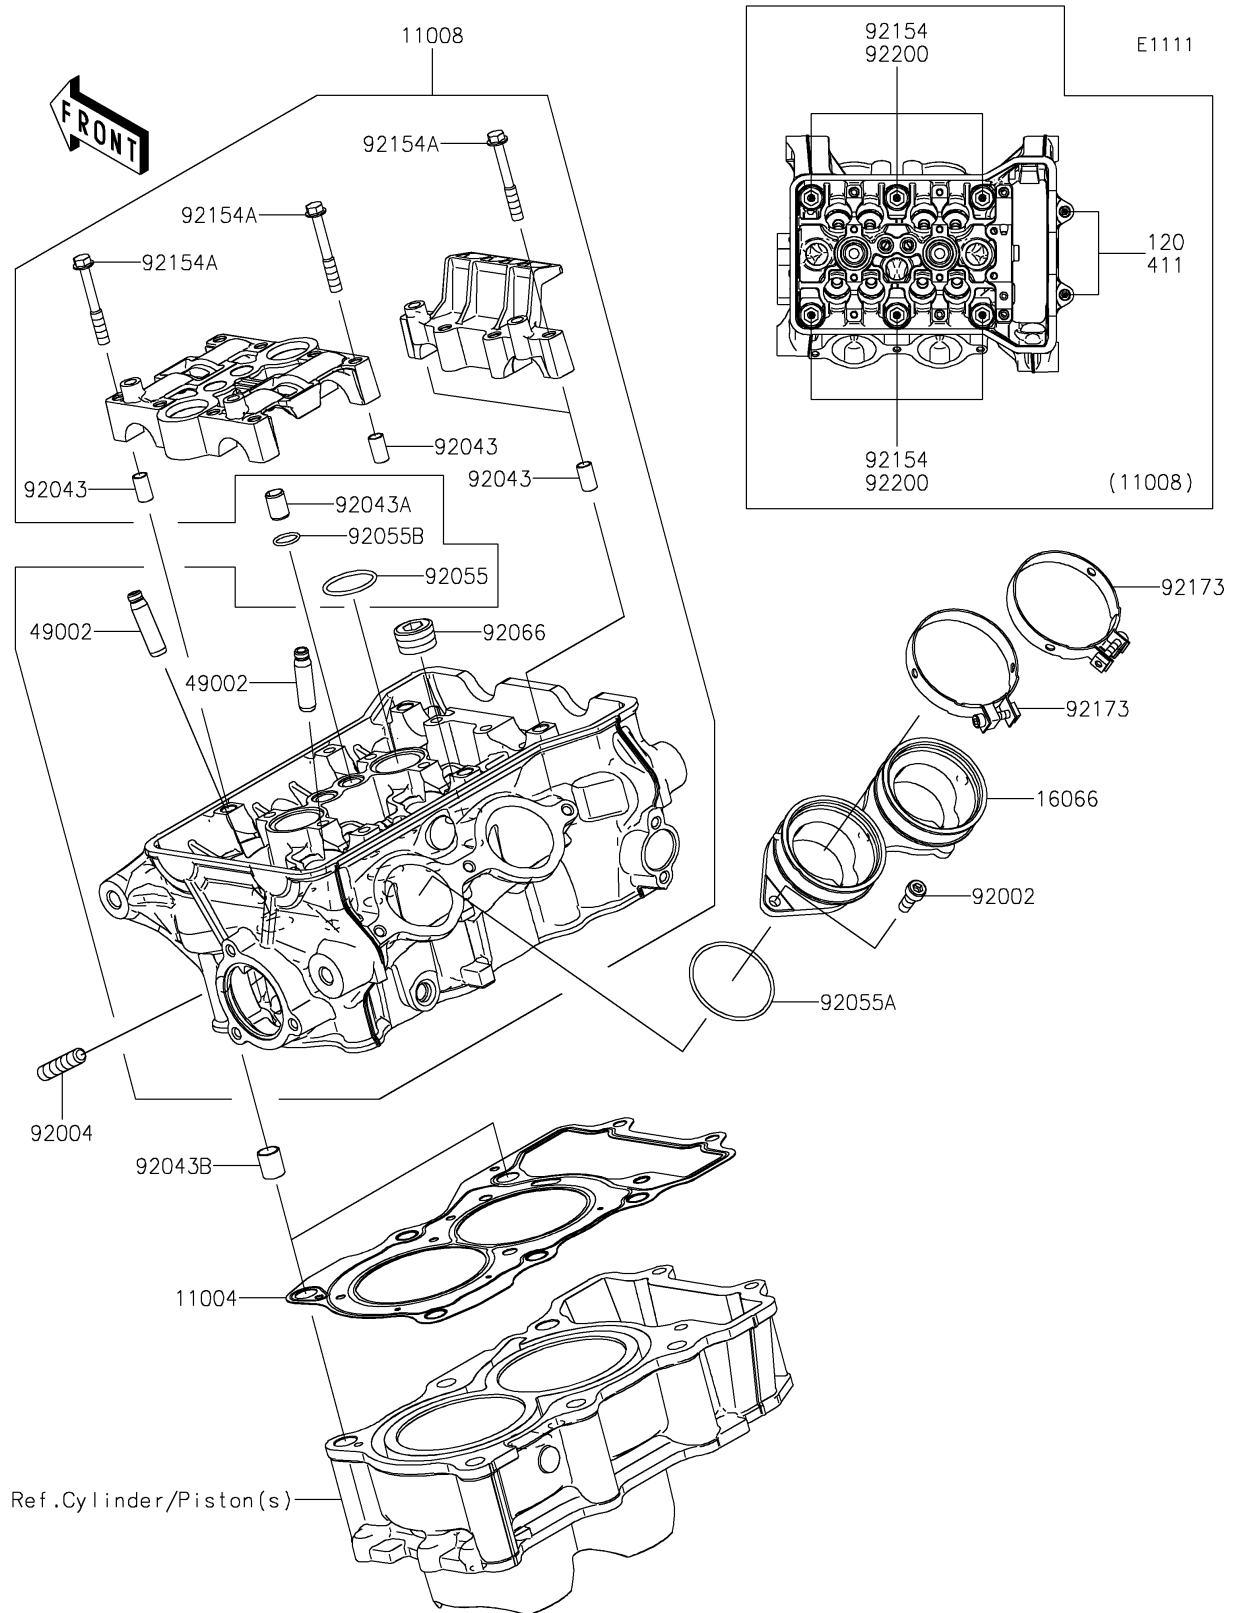

2026 Eliminator SE ABS

PARTS DIAGRAM

Cylinder Head

2026 Eliminator SE ABS

PARTS LIST

Cylinder Head

ITEM NAME

PART NUMBER

QUANTITY
