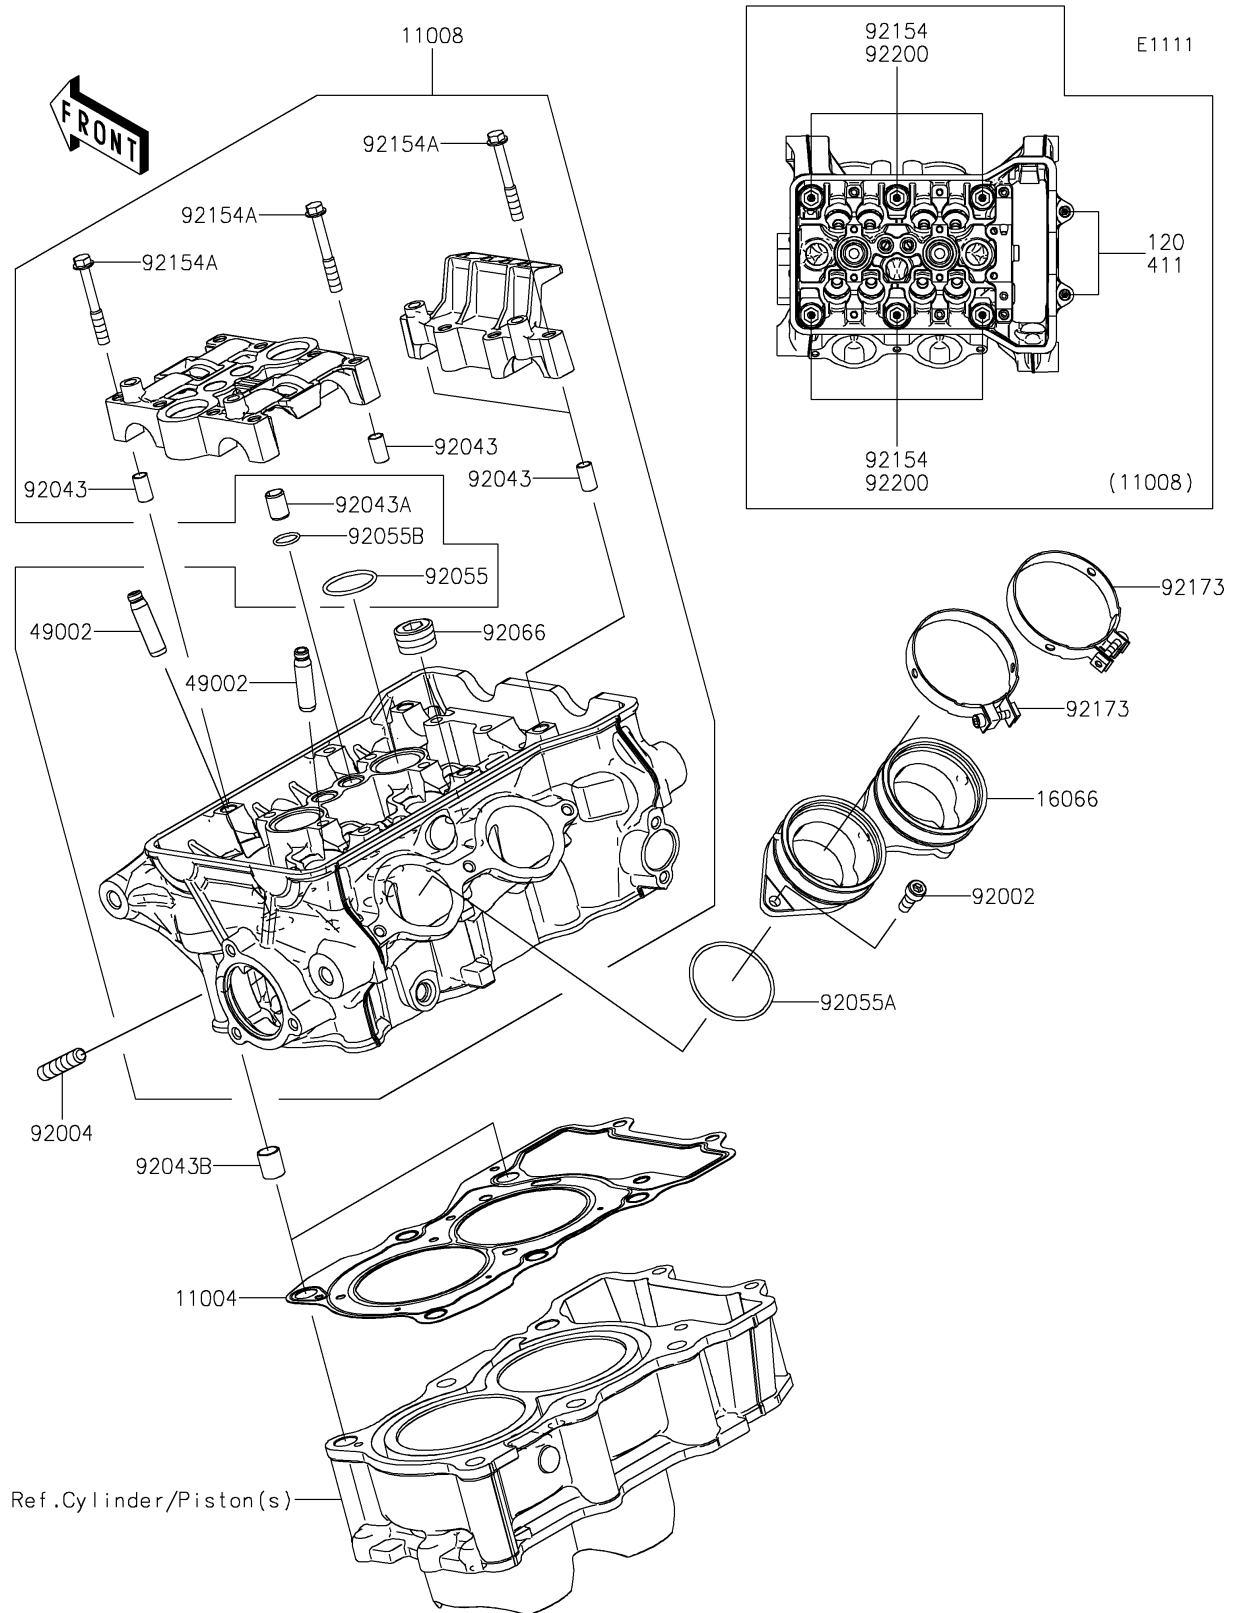

2026 ELIMINATOR® SE ABS

PARTS DIAGRAM

Cylinder Head

2026 ELIMINATOR[®] SE ABS

PARTS LIST

Cylinder Head

ITEM NAME

PART NUMBER

QUANTITY
