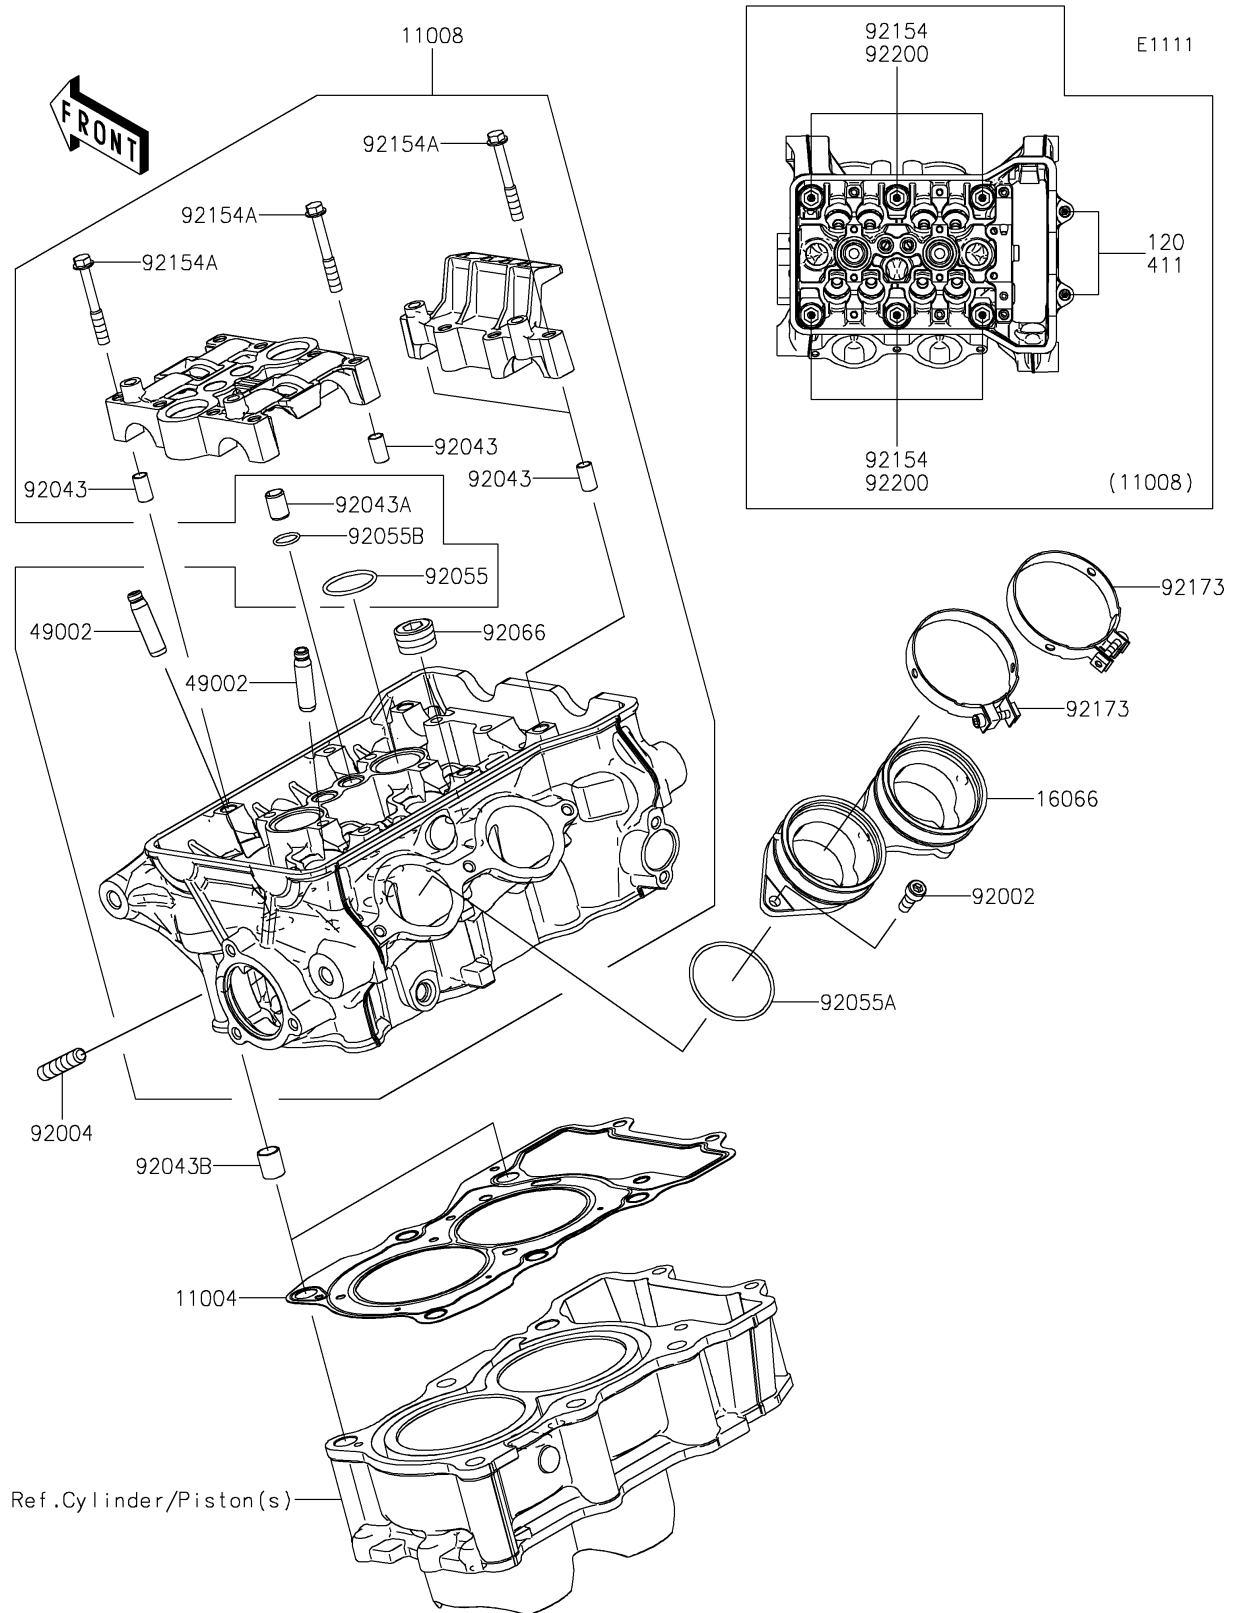

2025 Eliminator SE ABS

PARTS DIAGRAM

Cylinder Head

2025 Eliminator SE ABS

PARTS LIST

Cylinder Head

ITEM NAME

PART NUMBER

QUANTITY
